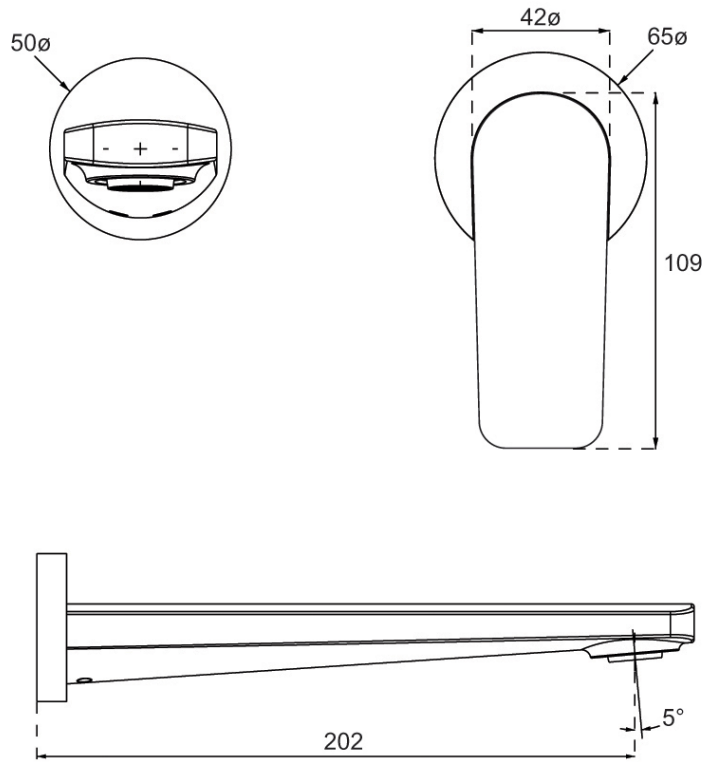

O.Novo Style Wall Mounted Basin Mixer Trim

Product Image **Product Details**

Code: TVW116461B
Brand: Villeroy & Boch
Range: O.Novo Style
Warranty: 15 Years*
WELS: 5 Star 5 LPM, Reg #: T37270

Additional Features **Technical Specification**

Required Product
 ColourChoice TVW0035161

Recommended Products

Additional Notes

- 115mm Centres
- 35mm Ceramic Cartridge
- Spout Can Be Positioned On The Left Hand Side Of The Mixer Only

Installation Instructions

- * NOT COMPATIBLE WITH UNIVERSAL BODY
- * ONLY USE COLOURCHOICE BODY TVW0035161

*Please visit argentaust.com.au/warranty to view the full warranty

Note: All dimensions are in millimetres and are subject to normal manufacturing variations. Always use the physical product measurements for cut-outs and rough-ins as the technical details shown may differ from the actual product. Use acetic cured silicone sealant. Do not use epoxy type adhesives. Clean with damp cloth. Do not use abrasive cleaners, liquids or pastes.