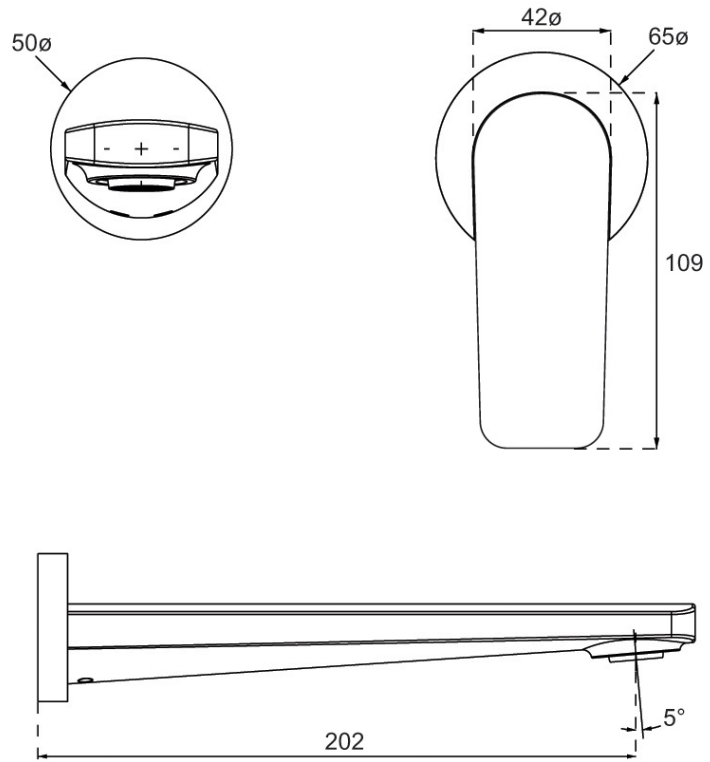

O.Novo Style Wall Mounted Basin Mixer Trim

Brushed Nickel

Product Image **Product Details**

Code: TVW116480B
Brand: Villeroy & Boch
Range: O.Novo Style
Warranty: 15 Years*
WELS: 5 Star 5 LPM, Reg #: T37270

Additional Features **Technical Specification**

Required Product
 ColourChoice TVW0035161

Recommended Products

Additional Notes

- 115mm Centres
- 35mm Ceramic Cartridge
- Spout Can Be Positioned On The Left Hand Side Of The Mixer Only

Installation Instructions

- * NOT COMPATIBLE WITH UNIVERSAL BODY
- * ONLY USE COLOURCHOICE BODY TVW0035161

*Please visit argentaust.com.au/warranty to view the full warranty

Note: All dimensions are in millimetres and are subject to normal manufacturing variations. Always use the physical product measurements for cut-outs and rough-ins as the technical details shown may differ from the actual product. Use acetic cured silicone sealant. Do not use epoxy type adhesives. Clean with damp cloth. Do not use abrasive cleaners, liquids or pastes.