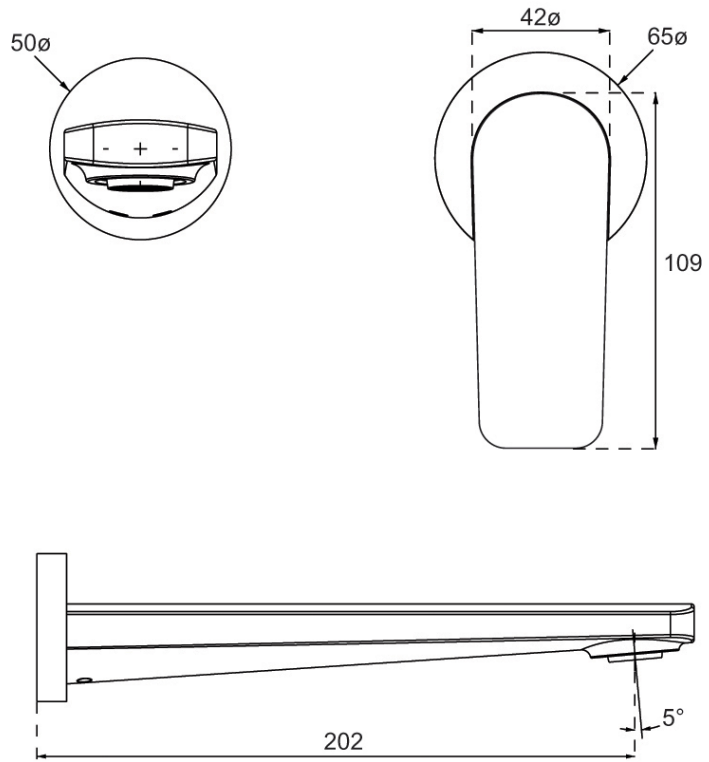

O.Novo Style Wall Mounted Basin Mixer Trim

Brushed Gold

Product Image

Product Details

Code:	TVW116485B
Brand:	Villeroy & Boch
Range:	O.Novo Style
Warranty:	15 Years*
WELS:	5 Star 5 LPM, Reg #: T37270

Additional Features

Technical Specification

Required Product

ColourChoice TVW0035161

Recommended Products

Additional Notes

- 115mm Centres
- 35mm Ceramic Cartridge
- Spout Can Be Positioned On The Left Hand Side Of The Mixer Only

Installation Instructions

- * NOT COMPATIBLE WITH UNIVERSAL BODY
- * ONLY USE COLOURCHOICE BODY TVW0035161

*Please visit argentaust.com.au/warranty to view the full warranty

Note: All dimensions are in millimetres and are subject to normal manufacturing variations. Always use the physical product measurements for cut-outs and rough-ins as the technical details shown may differ from the actual product. Use acetic cured silicone sealant. Do not use epoxy type adhesives. Clean with damp cloth. Do not use abrasive cleaners, liquids or pastes.