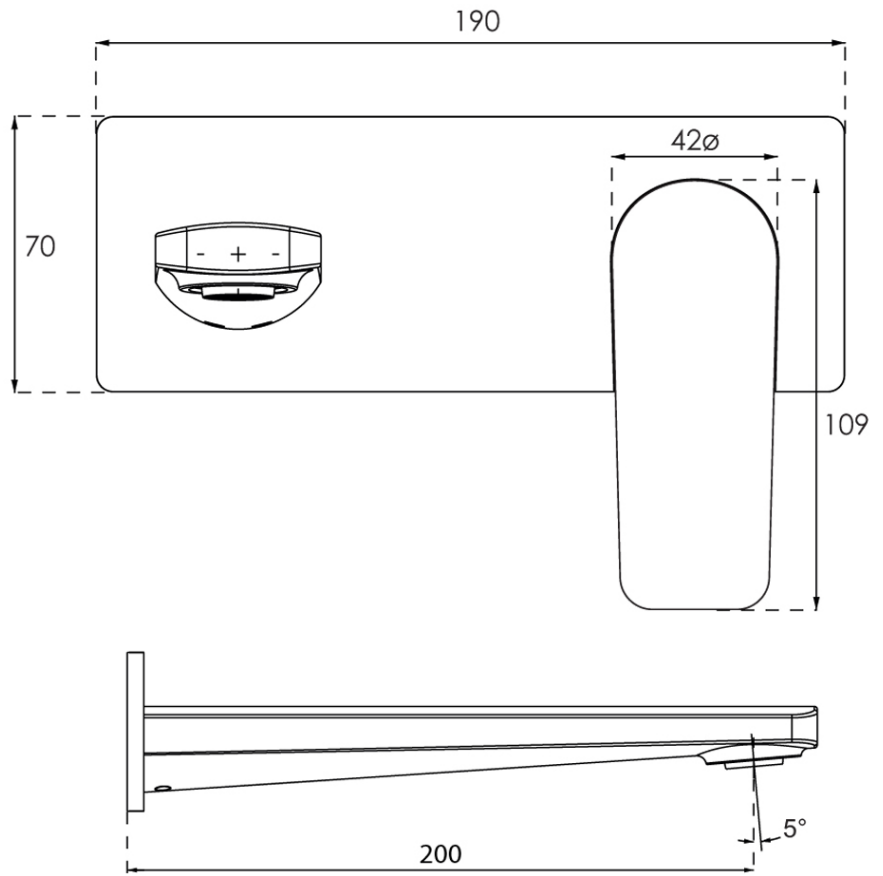

Installation Instructions

- NOT COMPATIBLE WITH UNIVERSAL BODY
- ONLY USE COLOURCHOICE BODY TVW0035161

*Please visit argentaust.com.au/warranty to view the full warranty

Note: All dimensions are in millimetres and are subject to normal manufacturing variations. Always use the physical product measurements for cut-outs and rough-ins as the technical details shown may differ from the actual product. Use acetic cured silicone sealant. Do not use epoxy type adhesives. Clean with damp cloth. Do not use abrasive cleaners, liquids or pastes.