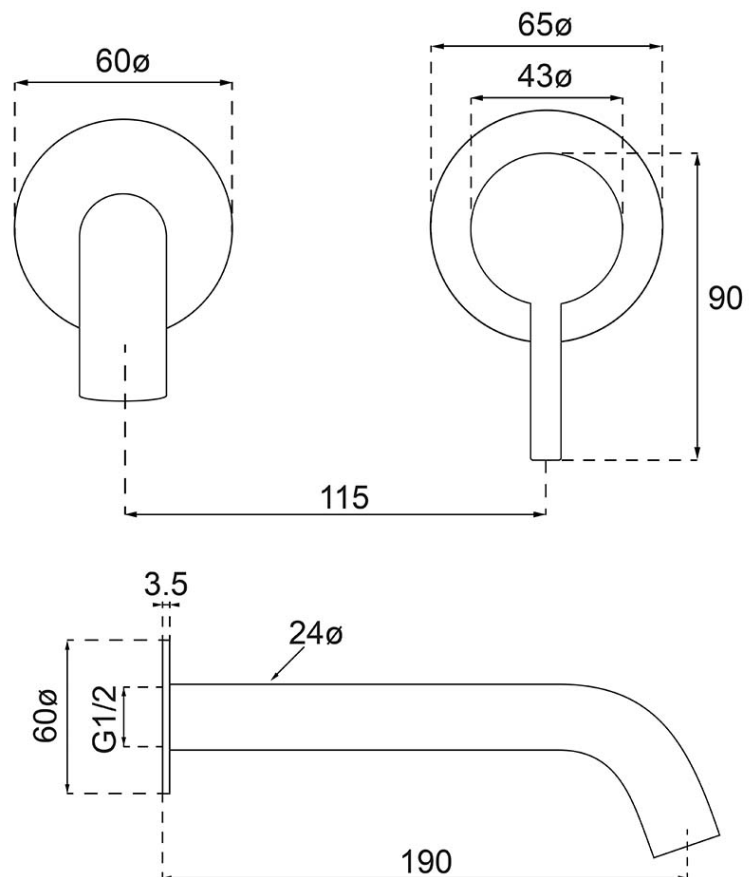

Vita 35 Wall Mtd Basin/Bath Mixer Trim

Product Image **Product Details**

Code:	TVW17761XB
Brand:	Villeroy & Boch
Range:	Vita
Warranty:	15 Years*
WELS:	5 Star 6 LPM, Reg #: T41857

Additional Features **Technical Specification**

Required Product
ColourChoice TVW0035161

Recommended Products

Additional Notes

- 115mm Centres
- 35mm Ceramic Cartridge
- Spout Can Be Positioned On The Left Hand Side Of The Mixer Only
- Use as a Bath Mixer By Changing To The Full Flow Aerator Provided In The Box

Installation Instructions

* NOT COMPATIBLE WITH UNIVERSAL BODY

* ONLY USE COLOURCHOICE BODY TVW0035161

*Please visit argentaust.com.au/warranty to view the full warranty

Note: All dimensions are in millimetres and are subject to normal manufacturing variations. Always use the physical product measurements for cut-outs and rough-ins as the technical details shown may differ from the actual product. Use acetic cured silicone sealant. Do not use epoxy type adhesives. Clean with damp cloth. Do not use abrasive cleaners, liquids or pastes.