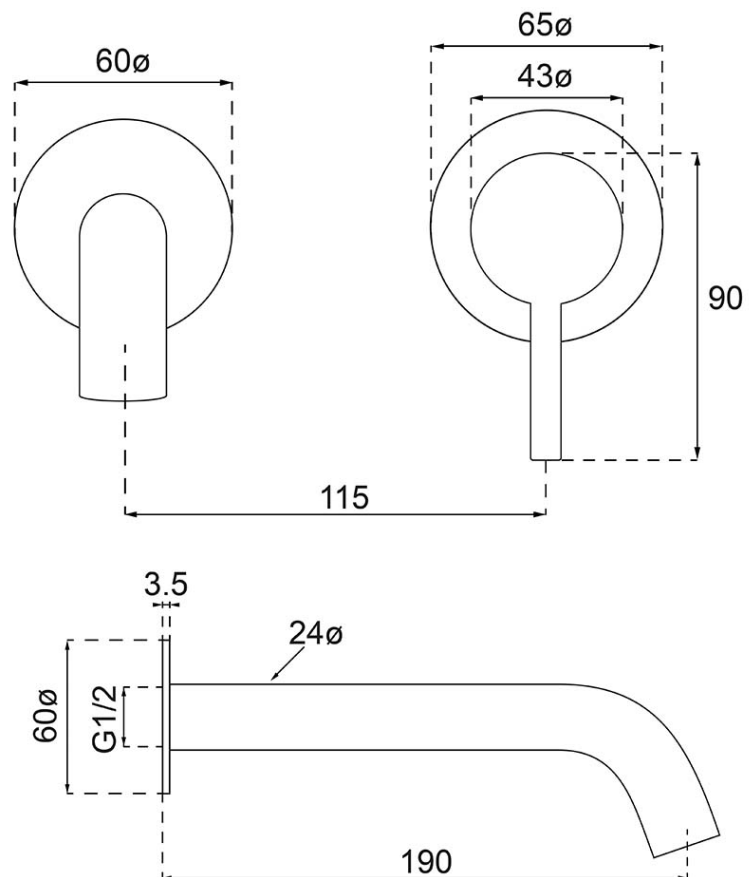

Installation Instructions

- NOT COMPATIBLE WITH UNIVERSAL BODY
- ONLY USE COLOURCHOICE BODY TVW0035161

*Please visit argentaust.com.au/warranty to view the full warranty

Note: All dimensions are in millimetres and are subject to normal manufacturing variations. Always use the physical product measurements for cut-outs and rough-ins as the technical details shown may differ from the actual product. Use acetic cured silicone sealant. Do not use epoxy type adhesives. Clean with damp cloth. Do not use abrasive cleaners, liquids or pastes.