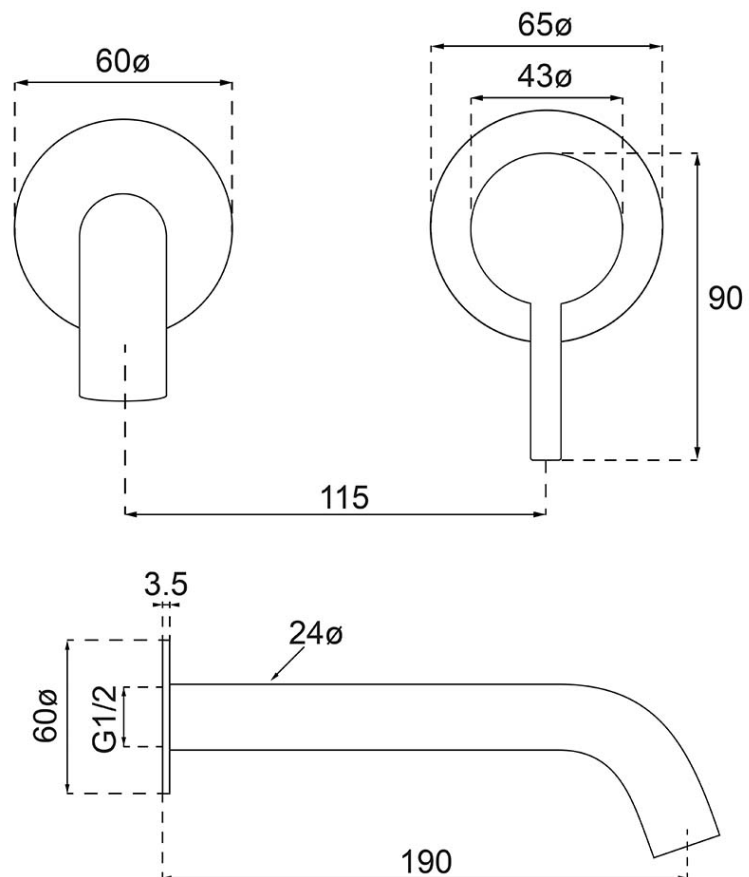

Vita 35 Wall Mtd Basin/Bath Mixer Trim

Gun Metal

Product Image

Product Details

Code:	TVW17790XB
Brand:	Villeroy & Boch
Range:	Vita
Warranty:	15 Years*
WELS:	5 Star 6 LPM, Reg #: T41857

Additional Features

Technical Specification

Required Product

ColourChoice TVW0035161

Recommended Products

Additional Notes

- 115mm Centres
- 35mm Ceramic Cartridge
- Spout Can Be Positioned On The Left Hand Side Of The Mixer Only
- Use as a Bath Mixer By Changing To The Full Flow Aerator Provided In The Box

Installation Instructions

- * NOT COMPATIBLE WITH UNIVERSAL BODY
- * ONLY USE COLOURCHOICE BODY TVW0035161

*Please visit argentaust.com.au/warranty to view the full warranty

Note: All dimensions are in millimetres and are subject to normal manufacturing variations. Always use the physical product measurements for cut-outs and rough-ins as the technical details shown may differ from the actual product. Use acetic cured silicone sealant. Do not use epoxy type adhesives. Clean with damp cloth. Do not use abrasive cleaners, liquids or pastes.