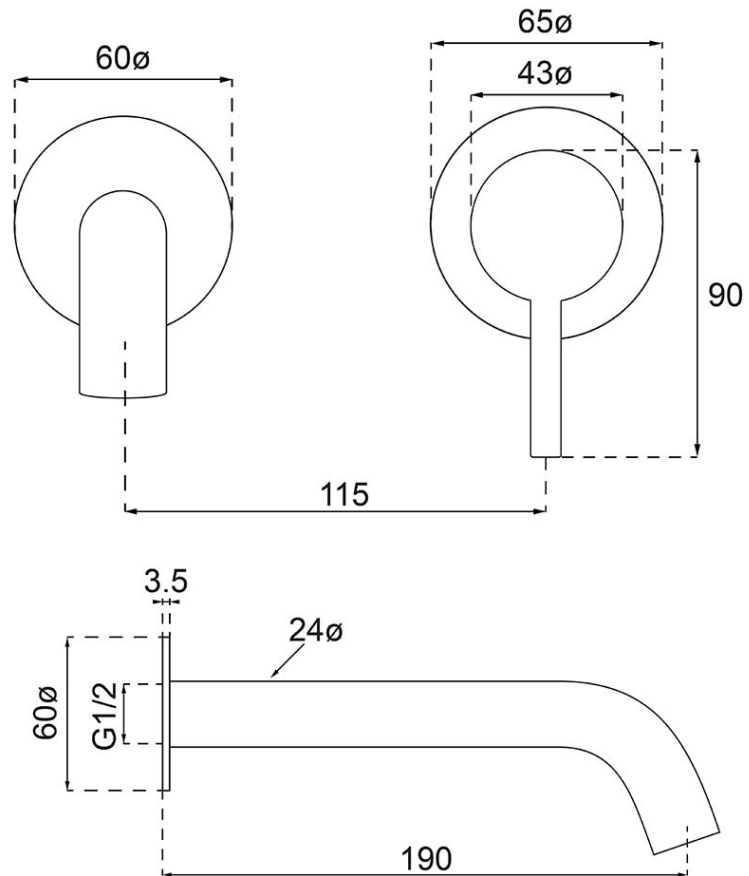

Vita 35 Wall Mtd Basin/Bath Mixer Trim

Matte Black

Product Image

Product Details

Code:	TVW17795XB
Brand:	Villeroy & Boch
Range:	Vita
Warranty:	15 Years*
WELS:	5 Star 6 LPM, Reg #: T41857

Additional Features

Technical Specification

Required Product

ColourChoice TVW0035161

Recommended Products

Additional Notes

- 115mm Centres
- 35mm Ceramic Cartridge
- Spout Can Be Positioned On The Left Hand Side Of The Mixer Only
- Use as a Bath Mixer By Changing To The Full Flow Aerator Provided In The Box

Installation Instructions

- * NOT COMPATIBLE WITH UNIVERSAL BODY
- * ONLY USE COLOURCHOICE BODY TVW0035161

*Please visit argentaust.com.au/warranty to view the full warranty

Note: All dimensions are in millimetres and are subject to normal manufacturing variations. Always use the physical product measurements for cut-outs and rough-ins as the technical details shown may differ from the actual product. Use acetic cured silicone sealant. Do not use epoxy type adhesives. Clean with damp cloth. Do not use abrasive cleaners, liquids or pastes.