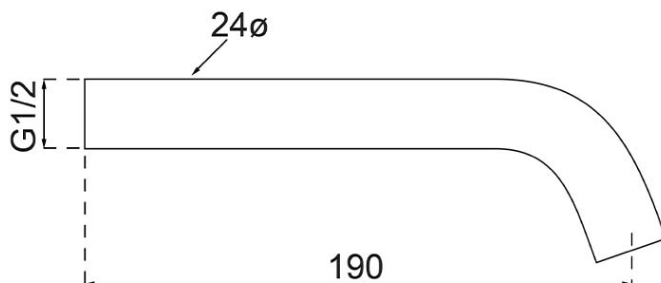

Additional Features

Technical Specification

Required Product
ColourChoice TVW0035161

Recommended Products

Additional Notes

- 115mm Centres
- 35mm Ceramic Cartridge
- Spout Can Be Positioned On The Left Hand Side Of The Mixer Only
- Use as a Bath Mixer By Changing To The Full Flow Aerator Provided In The Box

Installation Instructions

- NOT COMPATIBLE WITH UNIVERSAL BODY
- ONLY USE COLOURCHOICE BODY TVW0035161