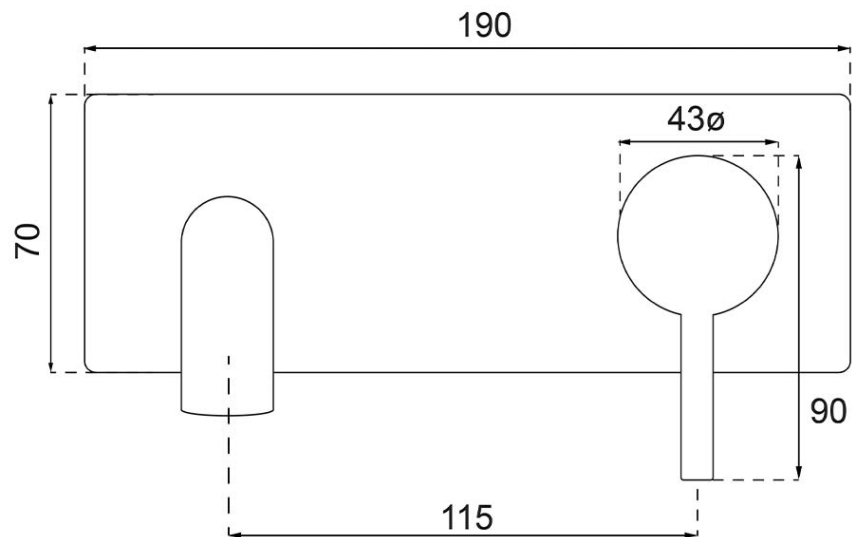

Additional Features

Technical Specification

Required Product
ColourChoice TVW0035161

Recommended Products

Additional Notes

- 115mm Centres
- 35mm Ceramic Cartridge
- Spout Can Be Positioned On The Left Hand Side Of The Mixer Only
- Use as a Bath Mixer By Changing To The Full Flow Aerator Provided In The Box

Installation Instructions

- NOT COMPATIBLE WITH UNIVERSAL BODY
- ONLY USE COLOURCHOICE BODY TVW0035161