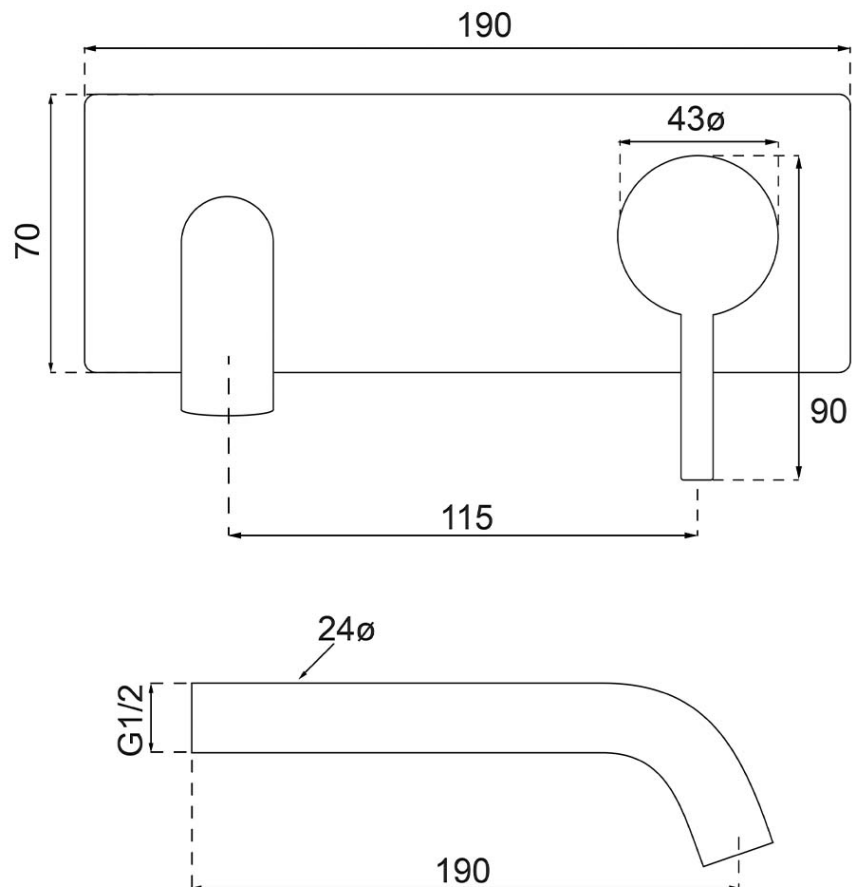

Vita 35 Rectangular Wall Mtd Basin/Bath Mixer Trim

Brushed Nickel

Product Image **Product Details**

Code: TVW18880XB
Brand: Villeroy & Boch
Range: Vita
Warranty: 15 Years*
WELS: 5 Star 6 LPM, Reg #: T41857

Additional Features **Technical Specification**

Required Product
 ColourChoice TVW0035161

Recommended Products

Additional Notes

- 115mm Centres
- 35mm Ceramic Cartridge
- Spout Can Be Positioned On The Left Hand Side Of The Mixer Only
- Use as a Bath Mixer By Changing To The Full Flow Aerator Provided In The Box

Installation Instructions

- * NOT COMPATABLE WITH UNIVERSAL BODY
- * ONLY USE COLOURCHOICE BODY TVW0035161

*Please visit argentaust.com.au/warranty to view the full warranty

Note: All dimensions are in millimetres and are subject to normal manufacturing variations. Always use the physical product measurements for cut-outs and rough-ins as the technical details shown may differ from the actual product. Use acetic cured silicone sealant. Do not use epoxy type adhesives. Clean with damp cloth. Do not use abrasive cleaners, liquids or pastes.