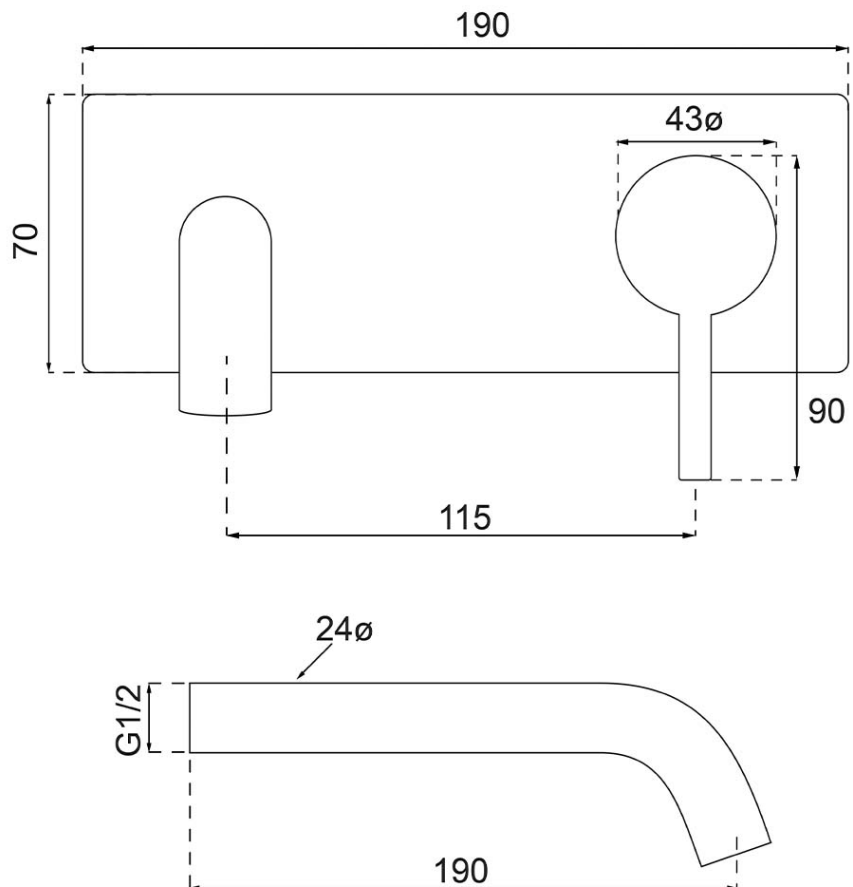

Vita 35 Rectangular Wall Mtd Basin/Bath Mixer Trim

Gun Metal

Product Image

Product Details

Code: TVW18890XB
Brand: Villeroy & Boch
Range: Vita
Warranty: 15 Years*
WELS: 5 Star 6 LPM, Reg #: T41857

Additional Features

Required Product
 ColourChoice TVW0035161

Recommended Products

Additional Notes

- 115mm Centres
- 35mm Ceramic Cartridge
- Spout Can Be Positioned On The Left Hand Side Of The Mixer Only
- Use as a Bath Mixer By Changing To The Full Flow Aerator Provided In The Box

Installation Instructions

- * NOT COMPATIBLE WITH UNIVERSAL BODY
- * ONLY USE COLOURCHOICE BODY TVW0035161

Technical Specification

*Please visit argentaust.com.au/warranty to view the full warranty

Note: All dimensions are in millimetres and are subject to normal manufacturing variations. Always use the physical product measurements for cut-outs and rough-ins as the technical details shown may differ from the actual product. Use acetic cured silicone sealant. Do not use epoxy type adhesives. Clean with damp cloth. Do not use abrasive cleaners, liquids or pastes.