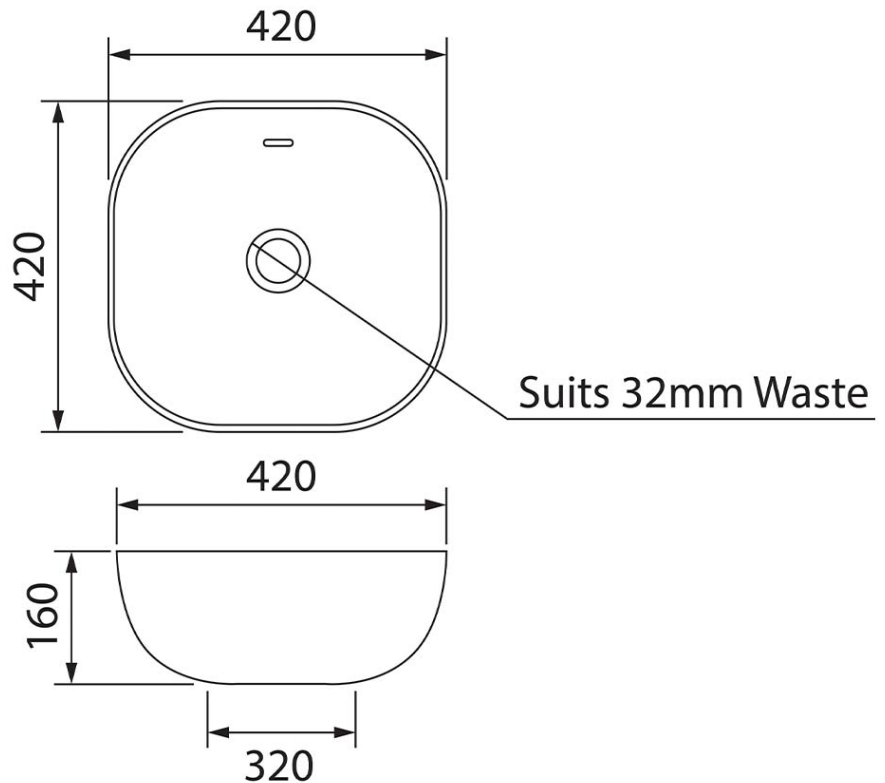

Evoke 420 Soft Square Vessel Basin

Matte White | No Tap Hole | Overflow

Product Image

Product Details

| | |
|----------------|----------------|
| Code: | V2342MW |
| Brand: | Argent |
| Range: | Evoke |
| Warranty: | 10 Years* |
| Product Width: | 420 mm |
| Product Depth: | 420 mm |
| WELS: | N/A |

Additional Features

Required Product
32mm waste

Recommended Products
K316-D PUW series

Additional Notes
• Matte White Finish

Installation Instructions
* Counter Top Installation

Technical Specification

*Please visit argentaust.com.au/warranty to view the full warranty

Note: All dimensions are in millimetres and are subject to normal manufacturing variations. It is recommended to use the physical product measurements for cut-outs and rough-ins as the technical details shown may differ from the actual product. Use acetic cured silicone sealant. Do not use epoxy type adhesives. Clean with damp cloth. Do not use abrasive cleaners, liquids or pastes.