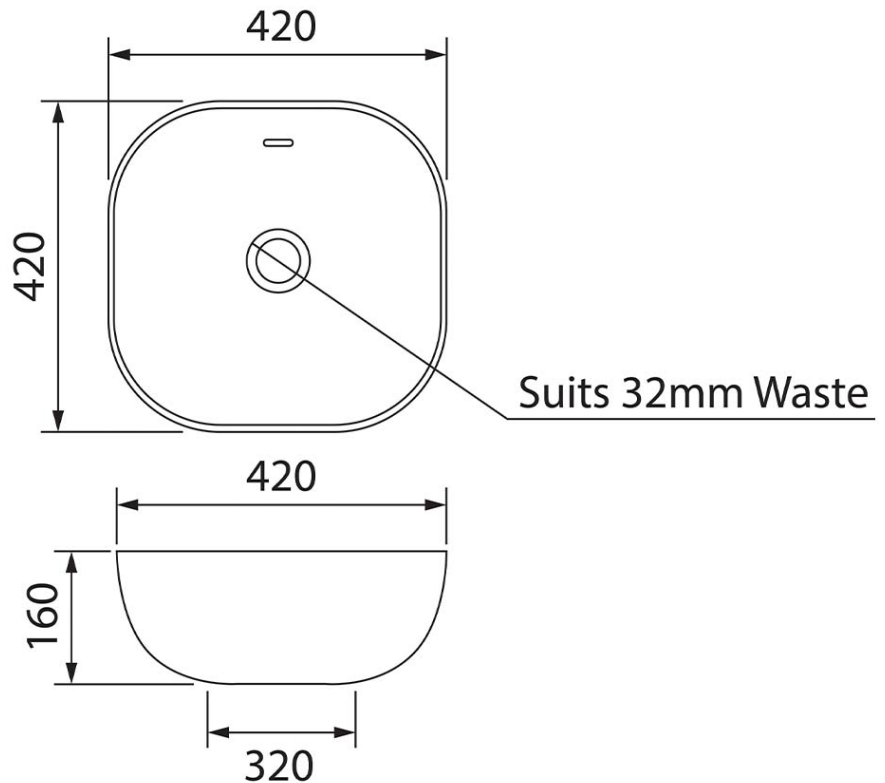

Evoke 420 Soft Square Vessel Basin

White | No Tap Hole | Overflow

Product Image

Product Details

Code:	V2342
Brand:	Argent
Range:	Evoke
Warranty:	10 Years*
Product Width:	420 mm
Product Depth:	420 mm
WELS:	N/A

Additional Features

Required Product
32mm waste

Recommended Products
K316-D PUW series

Additional Notes
• White Finish

Installation Instructions
* Counter Top Installation

Technical Specification

*Please visit argentaust.com.au/warranty to view the full warranty

Note: All dimensions are in millimetres and are subject to normal manufacturing variations. It is recommended to use the physical product measurements for cut-outs and rough-ins as the technical details shown may differ from the actual product. Use acetic cured silicone sealant. Do not use epoxy type adhesives. Clean with damp cloth. Do not use abrasive cleaners, liquids or pastes.