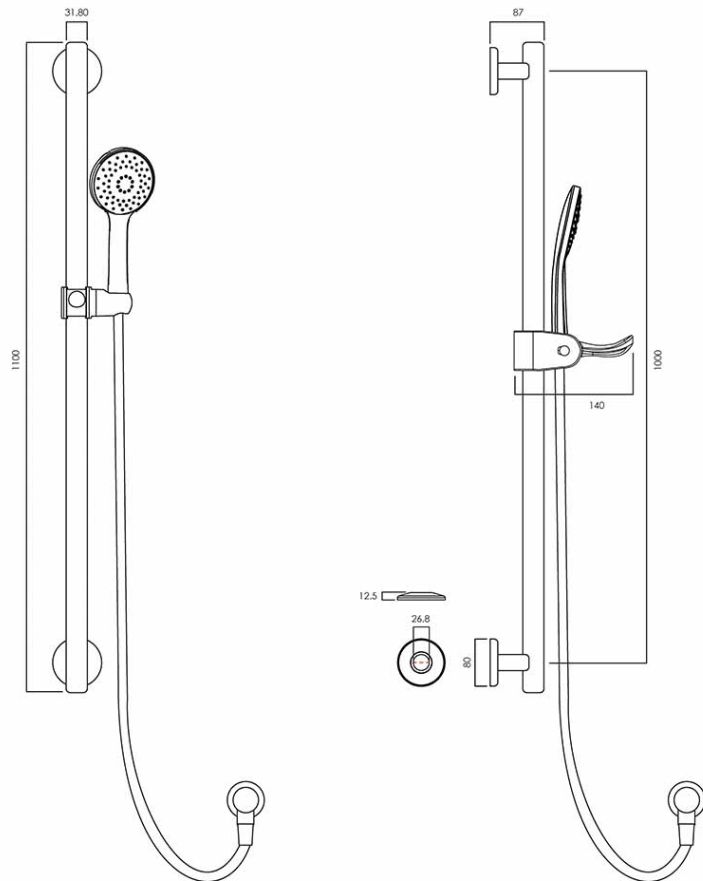

ViCare Trio Designer 32 Rail Set

Brushed Nickel

Product Image

Product Details

Code:	VCR050BDB80
Brand:	Villeroy & Boch
Range:	Architectura Style ViCare
Warranty:	7 Years*
WELS:	4 Star 7.5 LPM, Reg #: S17628

Additional Features

Required Product

Recommended Products
 Matching Advantage Designer Grab Rails

Additional Notes

- Advantage Seal
- Easy Clean Silicon nozzles
- 110mm Diameter Handpiece

Installation Instructions
 * T Style Flange assembly with Easy Install grub screw fitment

Technical Specification

*Please visit argentaust.com.au/warranty to view the full warranty

Note: All dimensions are in millimetres and are subject to normal manufacturing variations. Always use the physical product measurements for cut-outs and rough-ins as the technical details shown may differ from the actual product. Use acetic cured silicone sealant. Do not use epoxy type adhesives. Clean with damp cloth. Do not use abrasive cleaners, liquids or pastes.