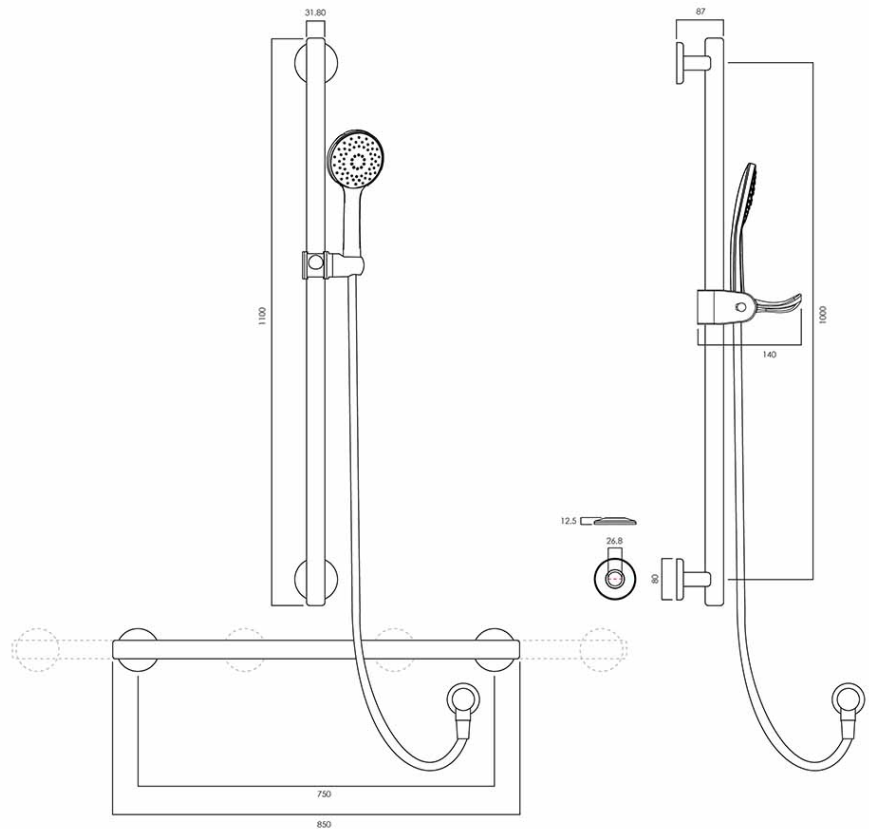

ViCare Trio Designer 32 T Rail Set UNI

Brushed Nickel

Product Image **Product Details**

Code: VCR050TUDB80
Brand: Villeroy & Boch
Range: Architectura Style ViCare
Warranty: 7 Years*
WELS: 4 Star 7.5 LPM, Reg #: S17629

Additional Features **Technical Specification**

Required Product

Recommended Products
 Matching Advantage Designer Grab Rails

Additional Notes

- Advantage Seal
- Easy Clean Silicon nozzles
- 110mm Diameter Handpiece

Installation Instructions
 * T Style Flange assembly with Easy Install grub screw fitment

*Please visit argentaust.com.au/warranty to view the full warranty

Note: All dimensions are in millimetres and are subject to normal manufacturing variations. Always use the physical product measurements for cut-outs and rough-ins as the technical details shown may differ from the actual product. Use acetic cured silicone sealant. Do not use epoxy type adhesives. Clean with damp cloth. Do not use abrasive cleaners, liquids or pastes.