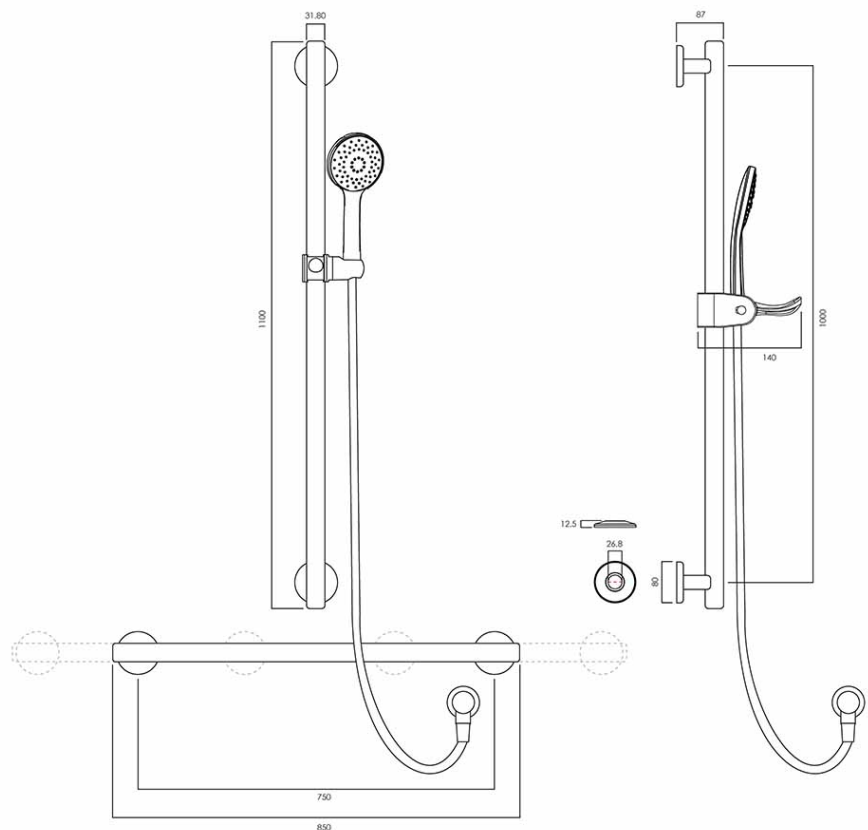

### Required Product

**Recommended Products**  
 Matching Advantage Designer  
 Grab Rails

**Additional Notes**  
 • Advantage Seal

**Installation Instructions**  
 \* T Style Flange assembly with Easy  
 Install grub screw fitment