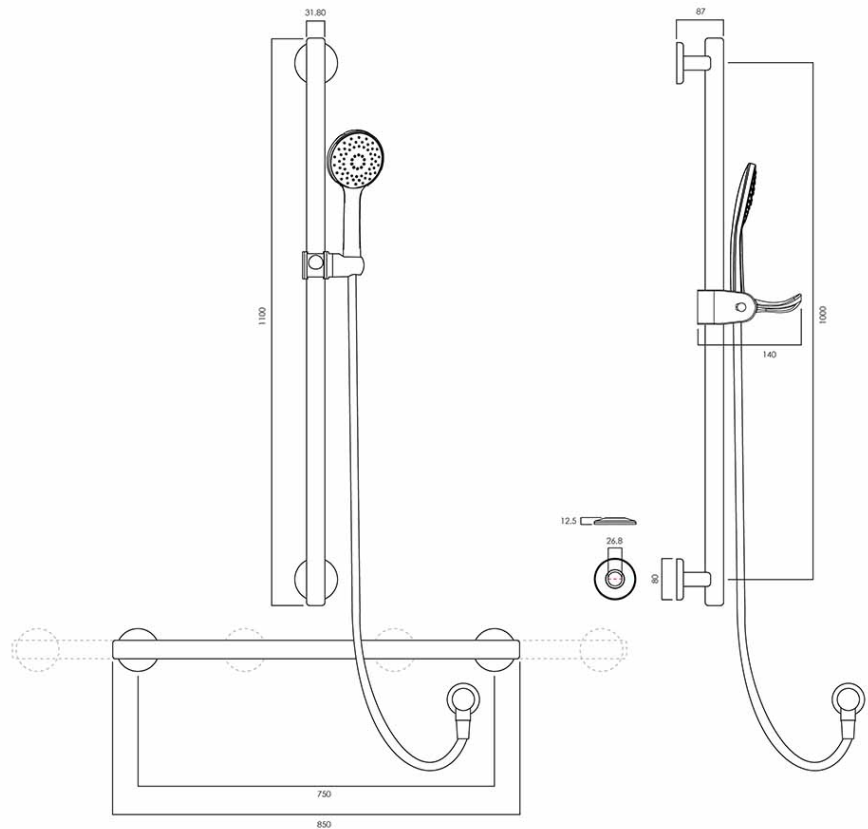

ViCare Trio Designer 32 T Rail Set UNI

Matte Black

Product Image

Product Details

Code:	VCR050TADB95
Brand:	Villeroy & Boch
Range:	Architectura Style ViCare
Warranty:	7 Years*
WELS:	4 Star 7.5 LPM, Reg #: S17629

Additional Features

Required Product

Recommended Products
Matching Advantage Designer Grab Rails

Additional Notes

- Advantage Seal
- Easy Clean Silicon nozzles
- 110mm Diameter Handpiece

Installation Instructions
* T Style Flange assembly with Easy Install grub screw fitment

Technical Specification

*Please visit argentaust.com.au/warranty to view the full warranty

Note: All dimensions are in millimetres and are subject to normal manufacturing variations. Always use the physical product measurements for cut-outs and rough-ins as the technical details shown may differ from the actual product. Use acetic cured silicone sealant. Do not use epoxy type adhesives. Clean with damp cloth. Do not use abrasive cleaners, liquids or pastes.