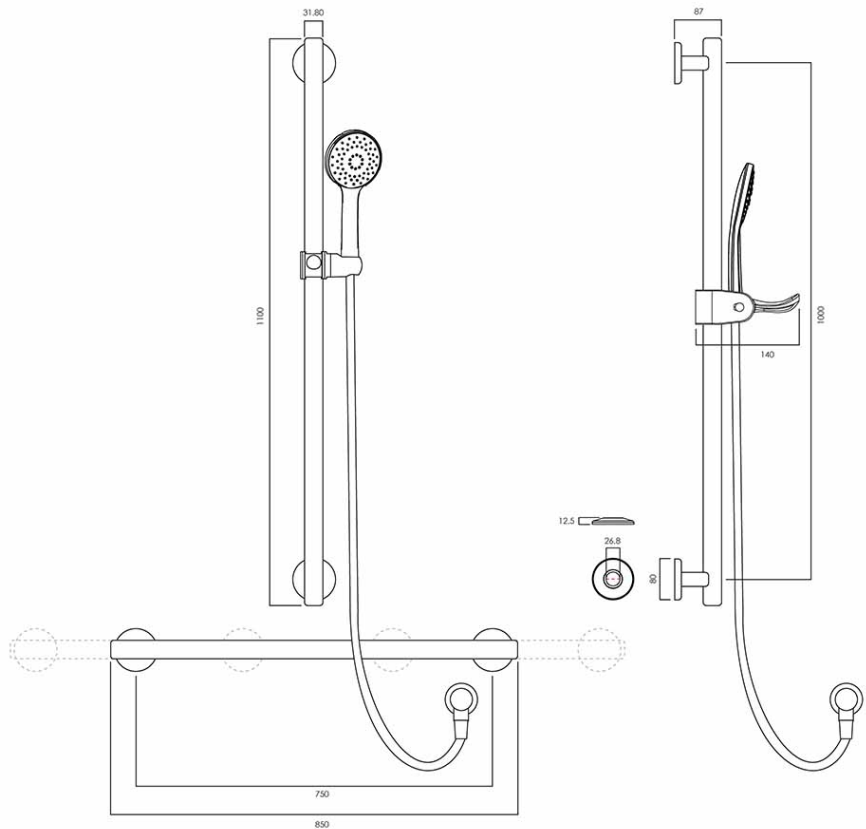

ViCare Trio Designer 32 T Rail Set UNI

Polished Stainless Steel

Product Image **Product Details**

Code: VCR050TUDB
Brand: Villeroy & Boch
Range: Architectura Style ViCare
Warranty: 15 Years*
WELS: 4 Star 7.5 LPM, Reg #: S17629

Additional Features **Technical Specification**

Required Product

Recommended Products
 Matching Advantage Designer Grab Rails

Additional Notes

- Advantage Seal
- Easy Clean Silicon nozzles
- 110mm Diameter Handpiece

Installation Instructions
 * T Style Flange assembly with Easy Install grub screw fitment

*Please visit argentaust.com.au/warranty to view the full warranty

Note: All dimensions are in millimetres and are subject to normal manufacturing variations. Always use the physical product measurements for cut-outs and rough-ins as the technical details shown may differ from the actual product. Use acetic cured silicone sealant. Do not use epoxy type adhesives. Clean with damp cloth. Do not use abrasive cleaners, liquids or pastes.