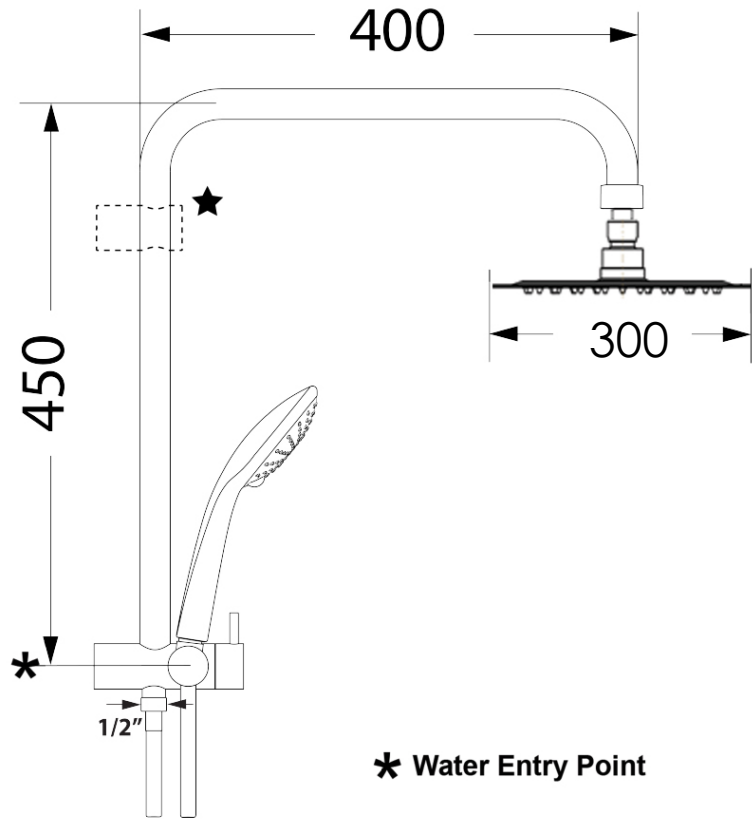

Embrace 300 Combination Shower

Product Image

Product Details

Code: VSC61300B
Brand: Villeroy & Boch
Range: Embrace
Warranty: 15 Years*
WELS: OH 3 STAR (HH 3 STAR) 9 LPM, Reg #: S13354

Additional Features

Technical Specification

Required Product

Recommended Products

Additional Notes

- 300Ø Overhead
- 3 Function Handpiece
- Easy Clean Silicon Nozzles

* Water Entry Point

*Please visit argentaust.com.au/warranty to view the full warranty

Note: All dimensions are in millimetres and are subject to normal manufacturing variations. Always use the physical product measurements for cut-outs and rough-ins as the technical details shown may differ from the actual product. Use acetic cured silicone sealant. Do not use epoxy type adhesives. Clean with damp cloth. Do not use abrasive cleaners, liquids or pastes.