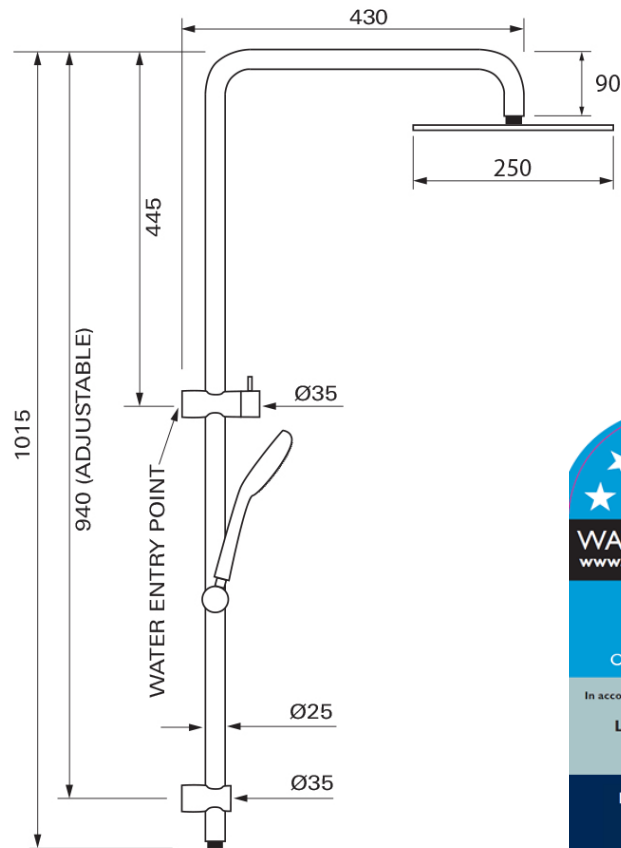

# Architectura Start Shower System

**Product Image**

**Product Details**

**Code:** VSS36250B  
**Brand:** Villeroy & Boch  
**Range:** Architectura Start  
**Warranty:** 15 Years\*  
**WELS:** OH 3 STAR (HH 3 STAR) 9 LPM, Reg #: S14395

**Additional Features**

**Technical Specification**

**Required Product**

**Recommended Products**

**Additional Notes**

- 110Ø 3 Function Handpiece
- 250mm overhead
- Easy Clean Silicon Nozzles

\*Please visit [argentaust.com.au/warranty](http://argentaust.com.au/warranty) to view the full warranty

Note: All dimensions are in millimetres and are subject to normal manufacturing variations. Always use the physical product measurements for cut-outs and rough-ins as the technical details shown may differ from the actual product. Use acetic cured silicone sealant. Do not use epoxy type adhesives. Clean with damp cloth. Do not use abrasive cleaners, liquids or pastes.