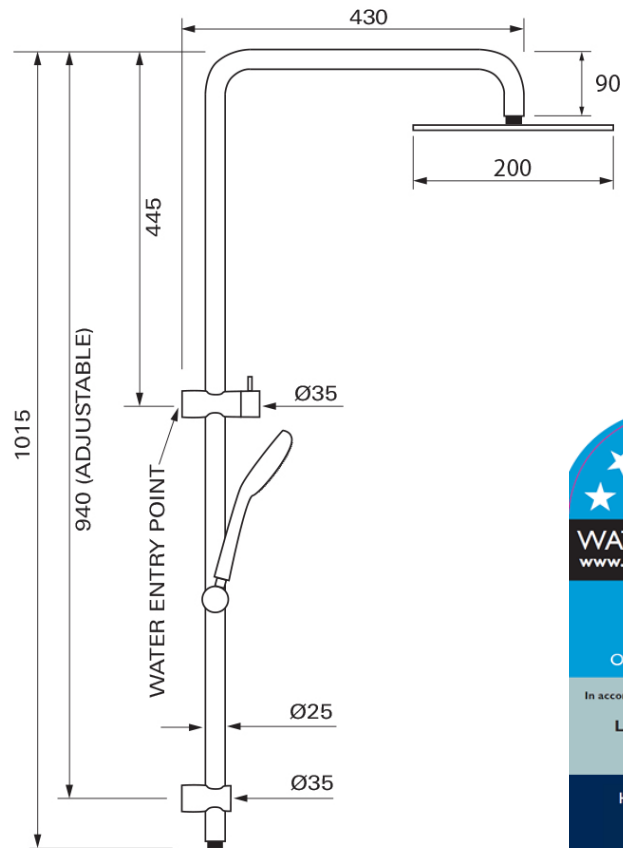

Embrace 200 Shower System

Product Image **Product Details**

Code: VSS81200B
Brand: Villeroy & Boch
Range: Embrace
Warranty: 15 Years*
WELS: OH 3 STAR (HH 3 STAR) 9 LPM, Reg #: S13356

Additional Features **Technical Specification**

Required Product

Recommended Products

Additional Notes

- 250Ø Overhead
- 3 Function Handpiece
- Easy Clean Silicon Nozzles

*Please visit argentaust.com.au/warranty to view the full warranty

Note: All dimensions are in millimetres and are subject to normal manufacturing variations. Always use the physical product measurements for cut-outs and rough-ins as the technical details shown may differ from the actual product. Use acetic cured silicone sealant. Do not use epoxy type adhesives. Clean with damp cloth. Do not use abrasive cleaners, liquids or pastes.