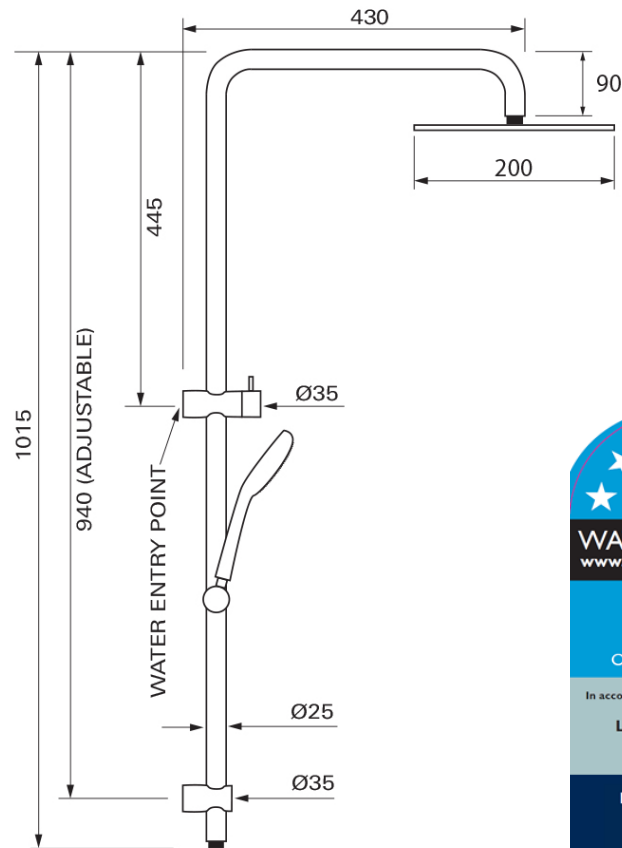

Embrace 200 Square Shower System

Product Image

Product Details

Code: VSS82200B
Brand: Villeroy & Boch
Range: Embrace
Warranty: 15 Years*
WELS: OH 3 STAR (HH 3 STAR) 9 LPM, Reg #: S13350

Additional Features

Technical Specification

Required Product

Recommended Products

Additional Notes

- 200mm Overhead
- 3 Function Handpiece
- Easy Clean Silicon Nozzles

*Please visit argentaust.com.au/warranty to view the full warranty

Note: All dimensions are in millimetres and are subject to normal manufacturing variations. Always use the physical product measurements for cut-outs and rough-ins as the technical details shown may differ from the actual product. Use acetic cured silicone sealant. Do not use epoxy type adhesives. Clean with damp cloth. Do not use abrasive cleaners, liquids or pastes.