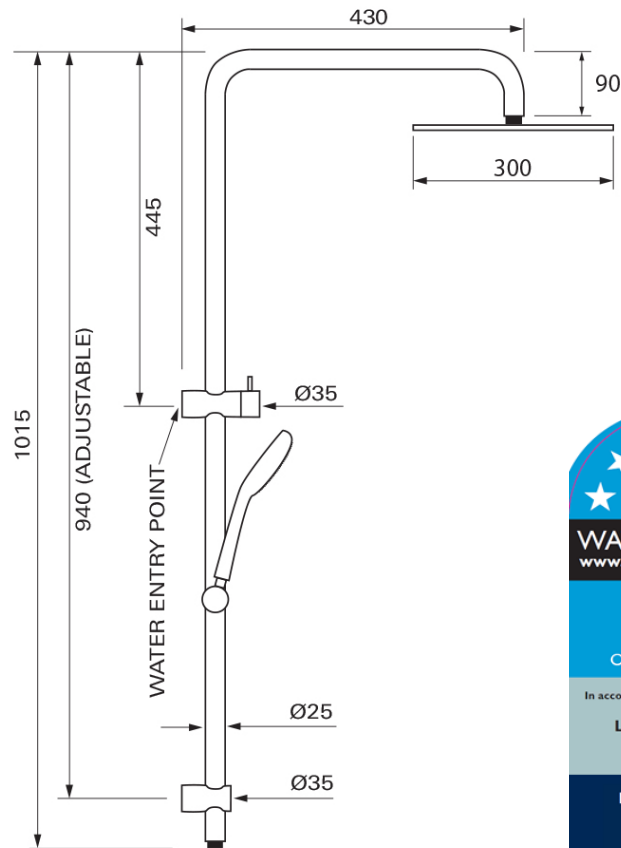

Embrace 300 Square Shower System

Product Image

Product Details

Code: VSS82300B
Brand: Villeroy & Boch
Range: Embrace
Warranty: 15 Years*
WELS: OH 3 STAR (HH 3 STAR) 9 LPM, Reg #: S13355

Additional Features

Technical Specification

Required Product

Recommended Products

Additional Notes

- 300mm Overhead
- 3 Function Handpiece
- Easy Clean Silicon Nozzles

*Please visit argentaust.com.au/warranty to view the full warranty

Note: All dimensions are in millimetres and are subject to normal manufacturing variations. Always use the physical product measurements for cut-outs and rough-ins as the technical details shown may differ from the actual product. Use acetic cured silicone sealant. Do not use epoxy type adhesives. Clean with damp cloth. Do not use abrasive cleaners, liquids or pastes.