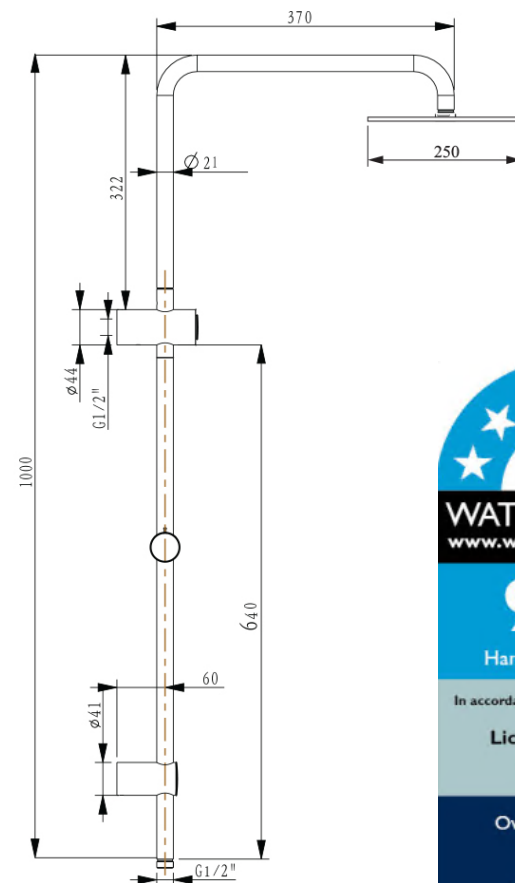

*Please visit argentaust.com.au/warranty to view the full warranty

Note: All dimensions are in millimetres and are subject to normal manufacturing variations. Always use the physical product measurements for cut-outs and rough-ins as the technical details shown may differ from the actual product. Use acetic cured silicone sealant. Do not use epoxy type adhesives. Clean with damp cloth. Do not use abrasive cleaners, liquids or pastes.