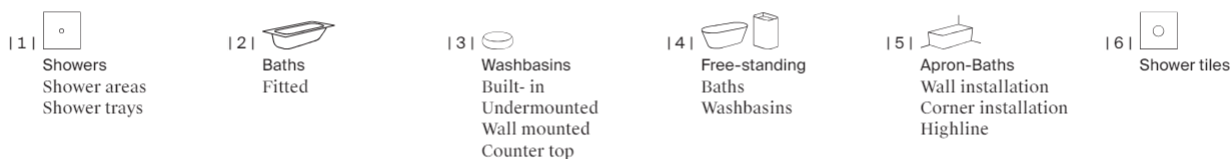

Colour Variety

Legend product categories for colour selection*