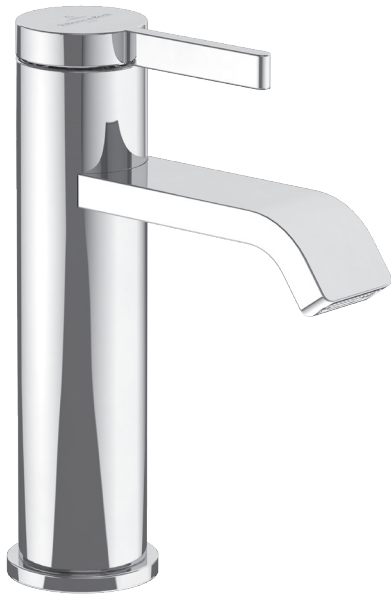

DAWN BASIN MIXER

Product Image	Technical Specification
---------------	-------------------------

Description

Dawn Basin Mixer
WELS 6 Star / 4.5 Lpm

TVW10610350261 Chrome

Additional Information

- 35mm Ceramic Cartridge