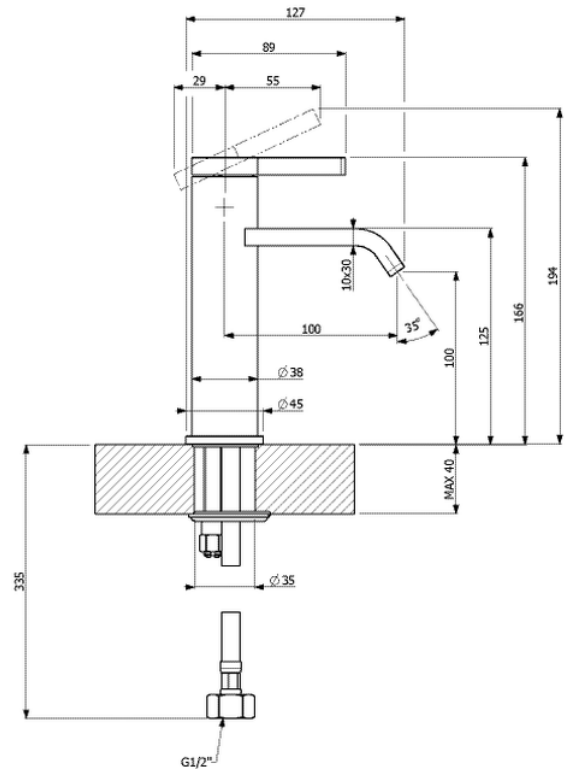

DAWN BASIN MIXER

Product Image	Technical Specification
---------------	-------------------------

Description

Dawn Basin Mixer
WELS 6 Star / 4.5 Lpm

TVW10610350261 Chrome

Additional Information

- 35mm Ceramic Cartridge