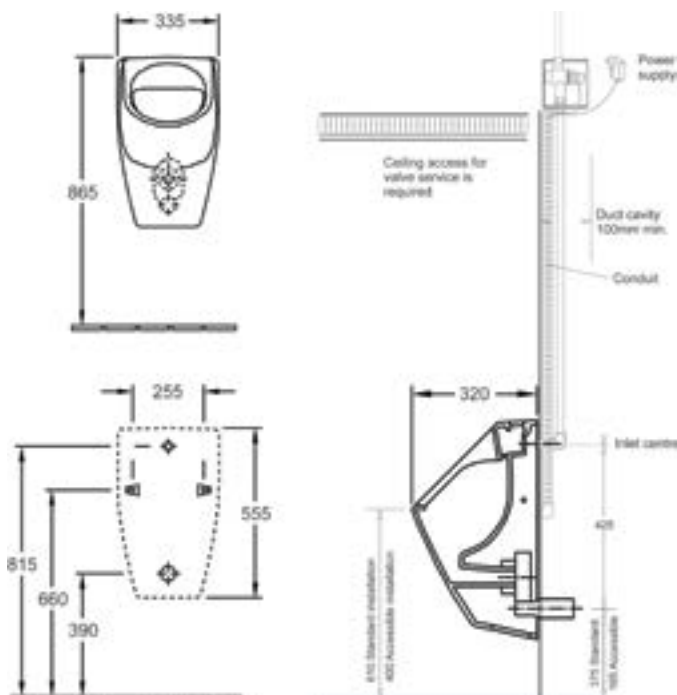

SPACE SAVING DESIGN

The O.novo Urinal's space-saving design is suitable for even the smallest of bathroom spaces. A depth of only 320mm and width of 335mm promotes easy traffic flow inside the bathroom. The O.novo Urinals slim design has a total body height of 555mm, catering perfectly to reduced height installations where required, eliminating the need to source additional built-for-purpose hardware.

STADIUM MODE & STAGNATION FLUSH

Avoid the massive water bill during peak times with Stadium Mode.

Stadium mode will automatically commence when there are over three uses in four minutes.

Stadium Mode will finish after no use is detected for five minutes.

When in Stadium Mode, the Urinal is automatically flushed once per minute.

If no use is detected in 24 hours, a stagnation/hygiene flush will be performed.

ADDITIONAL FEATURES

- 10 Year Warranty for O.novo Urinal.
- 2 Year Warranty for Schell Radar 6 Star Urinal Flush Valve.
- Urinal factory fitted and tested with Schell Valve Sensor.
- Has Integral Air Break.

7524-01018B Complete Set
WELS 6 Star / 0.9L per flush/per stall
WELS #U00472