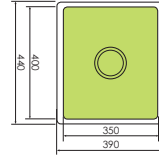

VERVE

KS1022000

EXECUTIVE

KS2024100

KS1039000

KS2044100

KS1049000

KS2054100

KS1067220

KS2081220

KS1077230

KS108610N / KS10812R / KS108614L