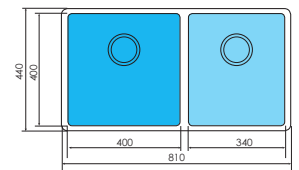

VERVE

KS1022000

EXECUTIVE

KS2024100

KS1039000

KS2044100

KS1049000

KS2054100

KS1067220

KS2081220

KS1077230

KS108610N / KS10812R / KS108614L