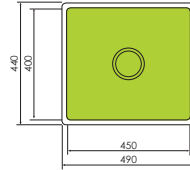

VERVE

KS1022000

EXECUTIVE

KS2024100

KS1039000

KS2044100

KS1049000

KS2054100

KS1067220

KS2081220

KS1077230

KS108610N / KS10812R / KS108614L