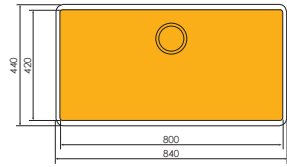

ROYAL

R27035 / R27042 / R27059

R27066 / R27073 / R27080

R27097 / R27103 / R27110

R27158 / R27165 / R27172

R27127