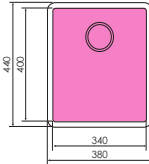

MONARCH

R27325

R27318 / R27219

R27240 / R27233 / R27196

R27417 / R27349 / R27332

R27295 / R27288 / R27202

R27189

REGAL

R28599

R28605

R28612

R28629

R28636 / R28643

R28650