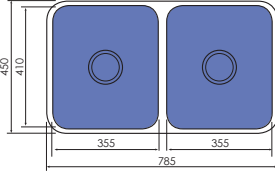

TEMPO

KS304500

KS3080100

KS3042100

KS3067220

KS3044100

KS3078230

KS3045100

KS3048100

KS3053100

FORMAT

KS407810N / KS407812R / KS407814L

KS410820N / KS410822R / KS410824L

KS411820N / KS411822R / KS410824L

KS413823D / KS413823DB

KS4082230 / KS4082232

FORMAT - LAUNDRY TUBS -

KS4061102 / KS406114LB /
KS4061100 / KS406112RB

KS4035102 / KS4035106LB /
KS4035104 / KS4035108RB / KS4035100