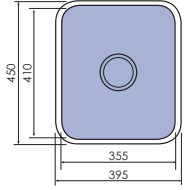

TEMPO

KS304500

KS3080100

KS3042100

KS3067220

KS3044100

KS3078230

KS3045100

KS3048100

KS3053100

FORMAT

KS407810N / KS407812R / KS407814L

KS410820N / KS410822R / KS410824L

KS411820N / KS411822R / KS410824L

KS413823D / KS413823DB

KS4082230 / KS4082232

FORMAT - LAUNDRY TUBS -

KS4061102 / KS406114LB /
KS4061100 / KS406112RB

KS4035102 / KS4035106LB /
KS4035104 / KS4035108RB / KS4035100