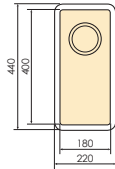

ROYAL

R27035 / R27042 / R27059