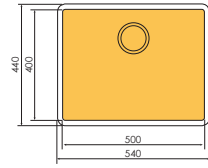

R27097 / R27103 / R27110