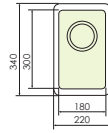

VERVE

KS1022000