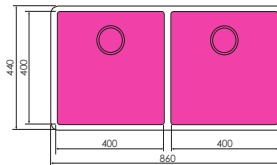

MONARCH

R27325

R27318 / R27219

R27240 / R27233 / R27196

R27417 / R27349 / R27332

R27295 / R27288 / R27202

R27189

REGAL

R28599

R28605

R28612

R28629

R28636 / R28643

R28650