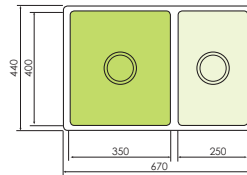

VERVE

KS1022000

EXECUTIVE

KS2024100

KS1039000

KS2044100

KS1049000

KS2054100

KS1067220

KS2081220

KS1077230

KS108610N / KS10812R / KS108614L