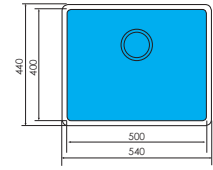

VERVE

KS1022000

EXECUTIVE

KS2024100

KS1039000

KS2044100

KS1049000

KS2054100

KS1067220

KS2081220

KS1077230

KS108610N / KS10812R / KS108614L