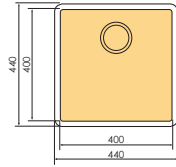

R27066 / R27073 / R27080