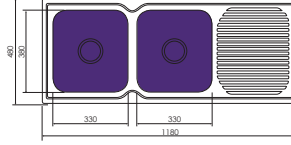

KS411820N / KS411822R / KS410824L