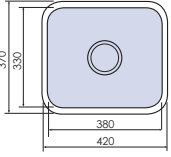

TEMPO

KS304500

KS3080100

KS3042100

KS3067220

KS3044100

KS3078230

KS3045100

KS3048100

KS3053100

FORMAT

KS407810N / KS407812R / KS407814L

KS410820N / KS410822R / KS410824L

KS411820N / KS411822R / KS410824L

KS413823D / KS413823DB

KS4082230 / KS4082232

FORMAT - LAUNDRY TUBS -

KS4061102 / KS406114LB /
KS4061100 / KS406112RB

KS4035102 / KS4035106LB /
KS4035104 / KS4035108RB / KS4035100