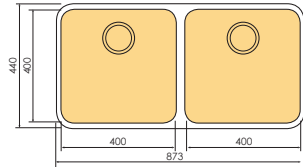

R27158 / R27165 / R27172