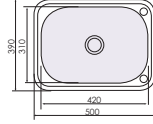

KS410820N / KS410822R / KS410824L

KS411820N / KS411822R / KS410824L

KS413823D / KS413823DB

KS4082230 / KS4082232

FORMAT - LAUNDRY TUBS -

KS4061102 / KS406114LB /
KS4061100 / KS406112RB

KS4035102 / KS4035106LB /
KS4035104 / KS4035108RB / KS4035100