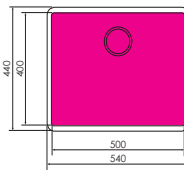

MONARCH

R27325

R27318 / R27219

R27240 / R27233 / R27196

R27417 / R27349 / R27332

R27295 / R27288 / R27202

R27189

REGAL

R28599

R28605

R28612

R28629

R28636 / R28643

R28650