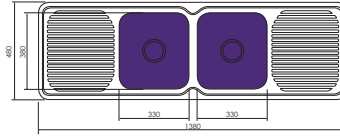

KS413823D / KS413823DB