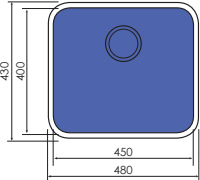

TEMPO

KS304500

KS3080100

KS3042100

KS3067220

KS3044100

KS3078230

KS3045100

KS3048100

KS3053100

FORMAT

KS407810N / KS407812R / KS407814L

KS410820N / KS410822R / KS410824L

KS411820N / KS411822R / KS410824L

KS413823D / KS413823DB

KS4082230 / KS4082232

FORMAT - LAUNDRY TUBS -

KS4061102 / KS406114LB /
KS4061100 / KS406112RB

KS4035102 / KS4035106LB /
KS4035104 / KS4035108RB / KS4035100