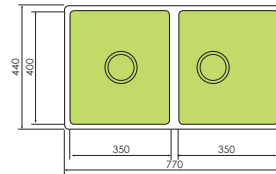

VERVE

KS1022000

EXECUTIVE

KS2024100

KS1039000

KS2044100

KS1049000

KS2054100

KS1067220

KS2081220

KS1077230

KS108610N / KS10812R / KS108614L