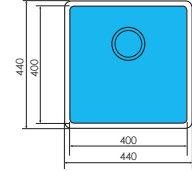

VERVE

KS1022000

EXECUTIVE

KS2024100

KS1039000

KS2044100

KS1049000

KS2054100

KS1067220

KS2081220

KS1077230

KS108610N / KS10812R / KS108614L