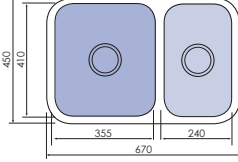

TEMPO

KS304500

KS3080100

KS3042100

KS3067220

KS3044100

KS3078230

KS3045100

KS3048100

KS3053100

FORMAT

KS407810N / KS407812R / KS407814L

KS410820N / KS410822R / KS410824L

KS411820N / KS411822R / KS410824L

KS413823D / KS413823DB

KS4082230 / KS4082232

FORMAT - LAUNDRY TUBS -

KS4061102 / KS406114LB /
KS4061100 / KS406112RB

KS4035102 / KS4035106LB /
KS4035104 / KS4035108RB / KS4035100