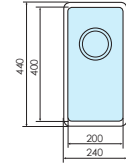

EXECUTIVE

KS2024100