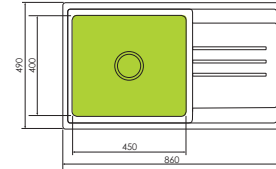

KS108610N / KS10812R / KS108614L