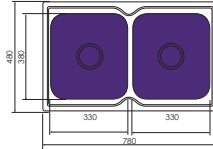

KS410820N / KS410822R / KS410824L

KS411820N / KS411822R / KS410824L

KS413823D / KS413823DB

KS4082230 / KS4082232

FORMAT - LAUNDRY TUBS -

KS4061102 / KS406114LB /
KS4061100 / KS406112RB

KS4035102 / KS4035106LB /
KS4035104 / KS4035108RB / KS4035100