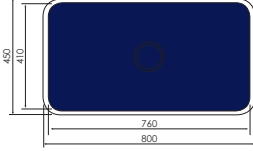

TEMPO

KS304500

KS3080100

KS3042100

KS3067220

KS3044100

KS3078230

KS3045100

KS3048100

KS3053100

FORMAT

KS407810N / KS407812R / KS407814L

KS410820N / KS410822R / KS410824L

KS411820N / KS411822R / KS410824L

KS413823D / KS413823DB

KS4082230 / KS4082232

FORMAT - LAUNDRY TUBS -

KS4061102 / KS406114LB /
KS4061100 / KS406112RB

KS4035102 / KS4035106LB /
KS4035104 / KS4035108RB / KS4035100