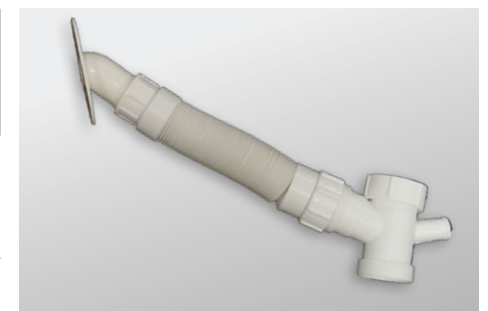

DISH RACK

DR102
340x390
DR202
385 x 395mm

WORKSTATION

WS100
380 x 470mm

SIDEWALL BYPASS

AW100
*Makes any sink compatible for laundry use

ARGENT ACCESSORIES

FORMAT LAUNDRY SINKS

Two great sizes in Format laundry sinks. Available with different hole and side bypass options to suit your laundry requirements.

FORMAT 610 LAUNDRY SINK

610 x 510 x 240mm (OD)

KS4061100 No Tap Hole | No Bypass