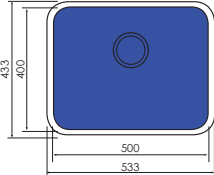

TEMPO

KS304500

KS3080100

KS3042100

KS3067220

KS3044100

KS3078230

KS3045100

KS3048100

KS3053100

FORMAT

KS407810N / KS407812R / KS407814L

KS410820N / KS410822R / KS410824L

KS411820N / KS411822R / KS410824L

KS413823D / KS413823DB

KS4082230 / KS4082232

FORMAT - LAUNDRY TUBS -

KS4061102 / KS406114LB /
KS4061100 / KS406112RB

KS4035102 / KS4035106LB /
KS4035104 / KS4035108RB / KS4035100