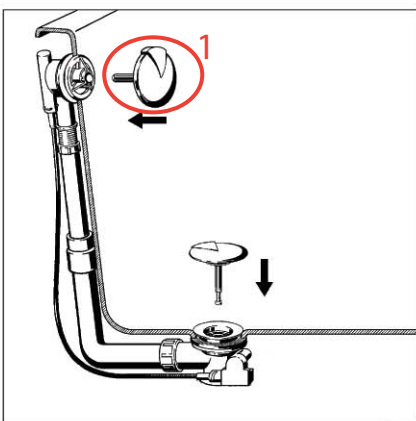

Multiplex

Model: 90950061B, 709570 and 152079

①

②

③

④

⑤

⑥

⑦

⑧

⑨

Spare Parts -

- ¹ 280949 Overflow control dial
- ² 280925 Overflow plug chrome cover