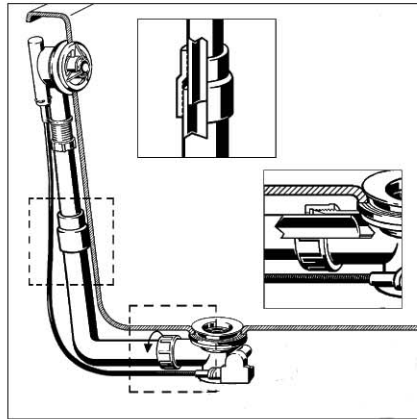

## Model: 90950061B, 709570 and 152079

①

②

③

④

⑤

⑥

⑦

### Spare Parts -

- <sup>1</sup> 280949 Overflow control dial
- <sup>2</sup> 280925 Overflow plug chrome cover