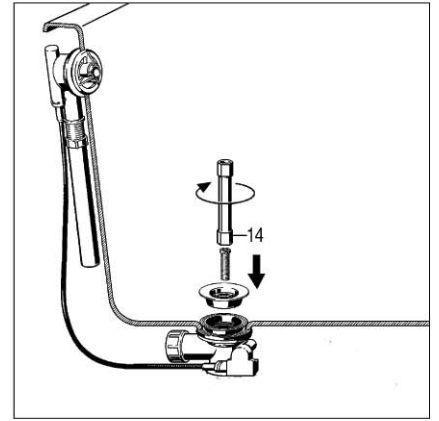

## Model: 90950061B, 709570 and 152079

①

②

③

④

⑤

⑥

⑦

### Spare Parts -

- <sup>1</sup> 280949 Overflow control dial
- <sup>2</sup> 280925 Overflow plug chrome cover