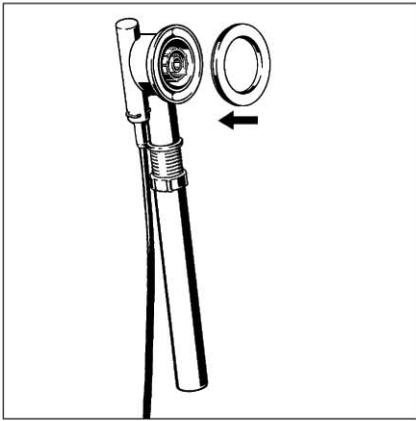

Multiplex

Model: 90950061B, 709570 and 152079

①