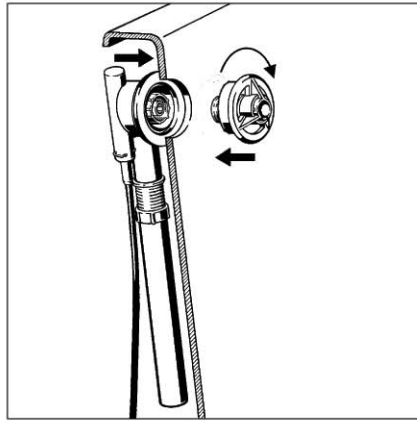

Multiplex

Model: 90950061B, 709570 and 152079

①

②

③

④

⑤

⑥

⑦

⑧

⑨

Spare Parts -

- ¹ 280949 Overflow control dial
- ² 280925 Overflow plug chrome cover