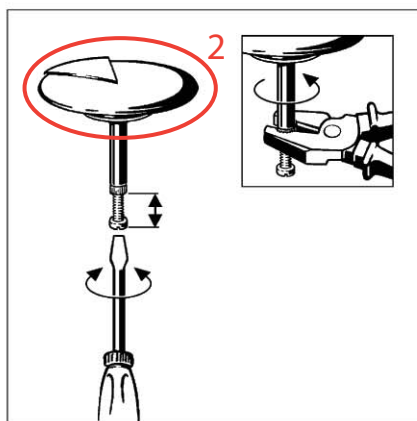

Multiplex

Model: 90950061B, 709570 and 152079

①

②

③

④

⑤

⑥

⑦

⑧

⑨

Spare Parts -

- ¹ 280949 Overflow control dial
- ² 280925 Overflow plug chrome cover