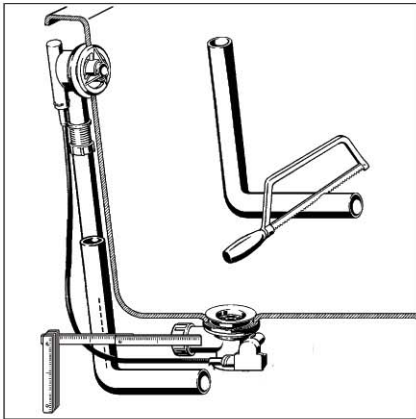

## Model: 90950061B, 709570 and 152079

①

②

③

④

⑤

⑥

⑦

### Spare Parts -

- <sup>1</sup> 280949 Overflow control dial
- <sup>2</sup> 280925 Overflow plug chrome cover