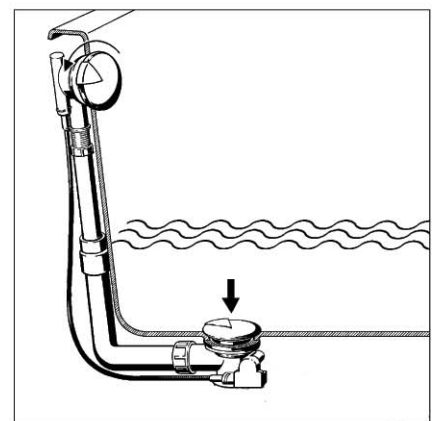

Multiplex

Model: 90950061B, 709570 and 152079

①

②

③

④

⑤

⑥

⑦

⑧

⑨

Spare Parts -

- ¹ 280949 Overflow control dial
- ² 280925 Overflow plug chrome cover