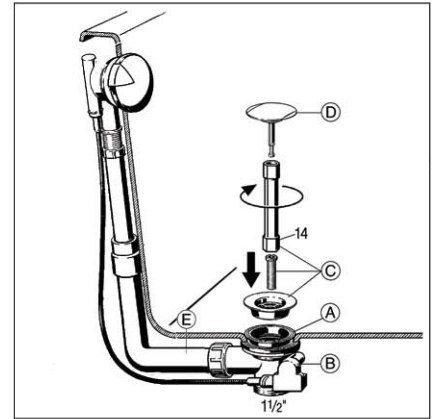

## Model: 90950061B, 709570 and 152079

①

②

③

④

⑤

⑥

⑦

### Spare Parts -

- <sup>1</sup> 280949 Overflow control dial
- <sup>2</sup> 280925 Overflow plug chrome cover