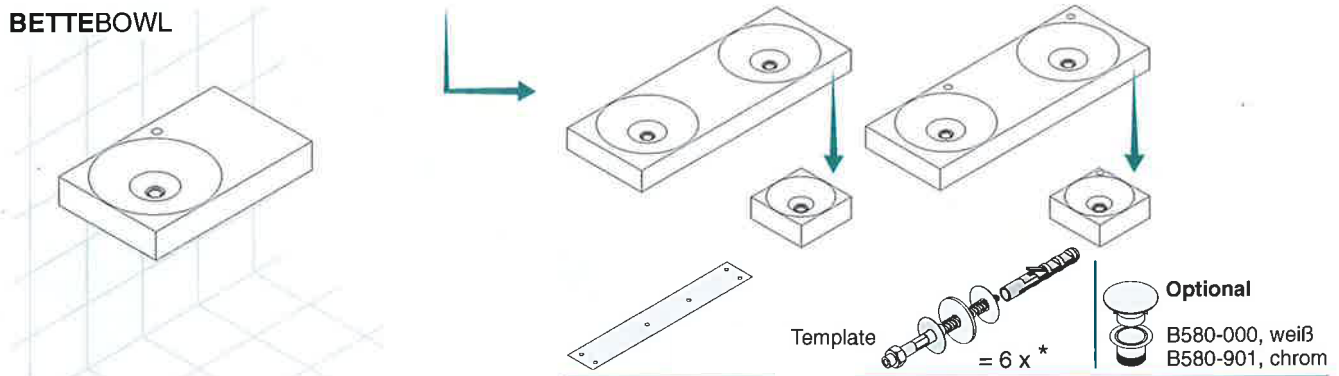

### BETTEBOWL

Rev. 0 / 16.05.11 / Z0015886

\* Fitting for solid walls