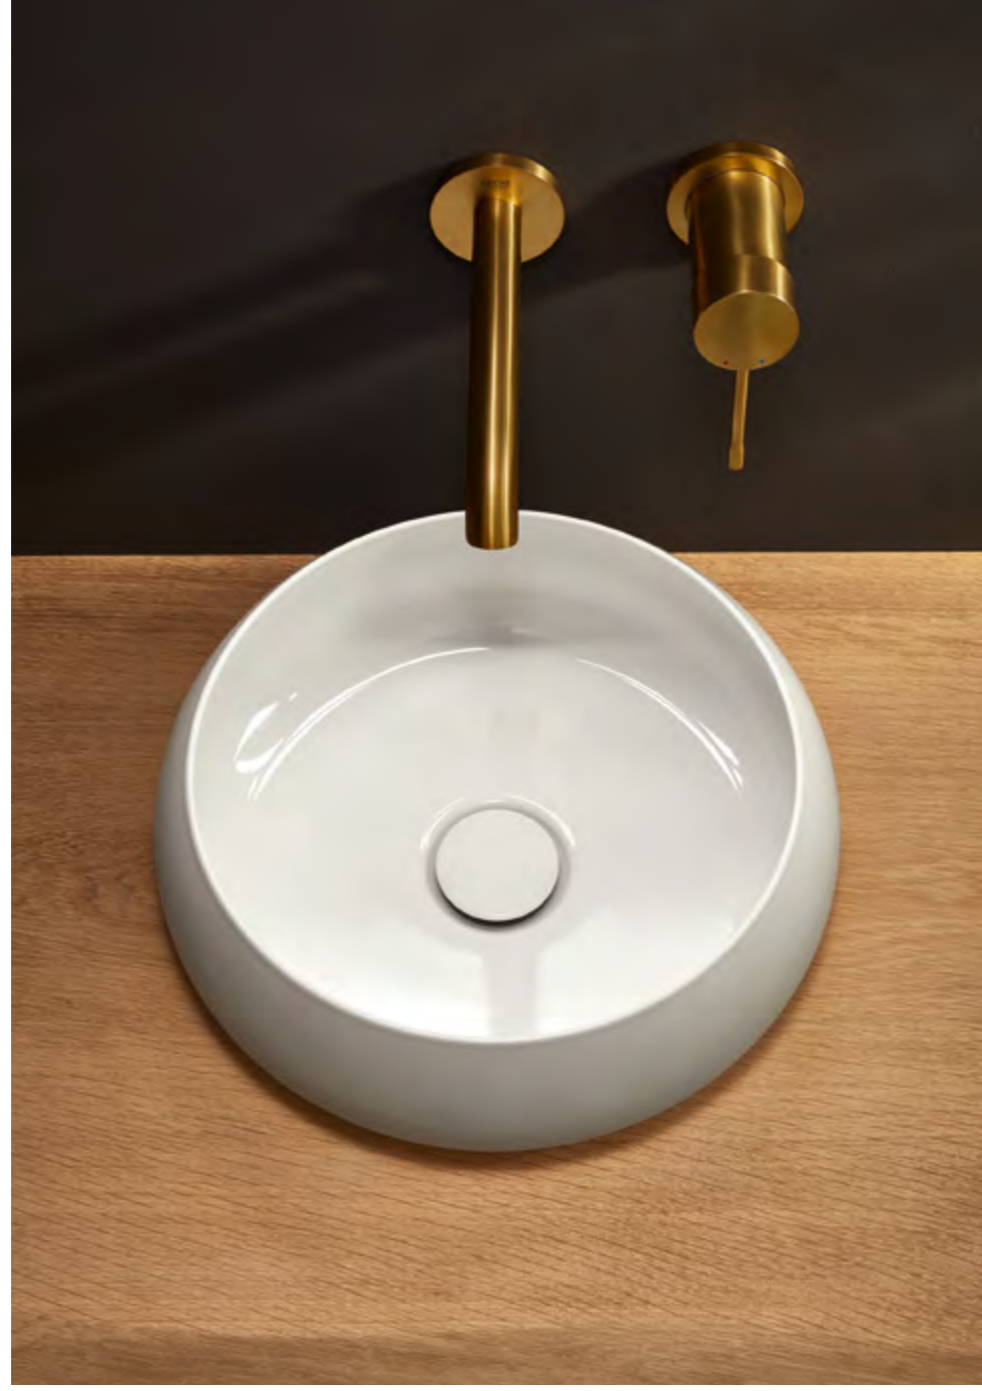

**Variety and dimensional freedom** – Bette shower trays are comfortable, beautifully shaped, and simply perfect in every detail. Its tremendous variety of dimensions and the range of designs and colours open up freedom for any bathroom design. Whether ultra-flat or generously deep, Bette shower trays are the perfectly hygienic solution with reliable connections to the building shell.

BetteOne Design: Tesseraux+Partner

BetteLoft Design: Tesseraux+Partner

BetteComodo Design: Tesseraux+Partner

BetteAqua Design: schmidem design

As soft as porcelain, as hard as steel – The combination of clear design language and filigree materiality gives the **BetteCraft** washbasin an elegant self-evidence. Every shell is hand-made individually from titanium steel in an extensive process, first shaped and then glazed on both the inside and outside. The thin side walls that taper towards the top give the generous shape a delicate and organic effect.