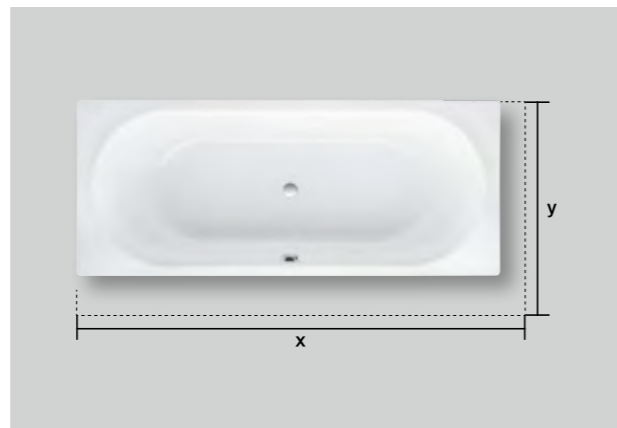

Special-Size

BetteGlaze® Plus—An extra touch of sophistication for the surface, applied after the final firing. Baths, basins, shower areas and shower trays are coated with a transparent polymer film. The film is water-repellent, allowing droplets to roll off more easily and reducing deposits, which makes cleaning easier. Simply wipe with a damp cloth. No need for strong cleaning agents, saving time and helping our environment.

Special-Size—A few centimetres sometimes make the world of difference in bathroom design, especially when space is tight or an existing property is being renovated. We make planning easier with made-to-measure baths and shower trays. The titanium steel cast is precisely