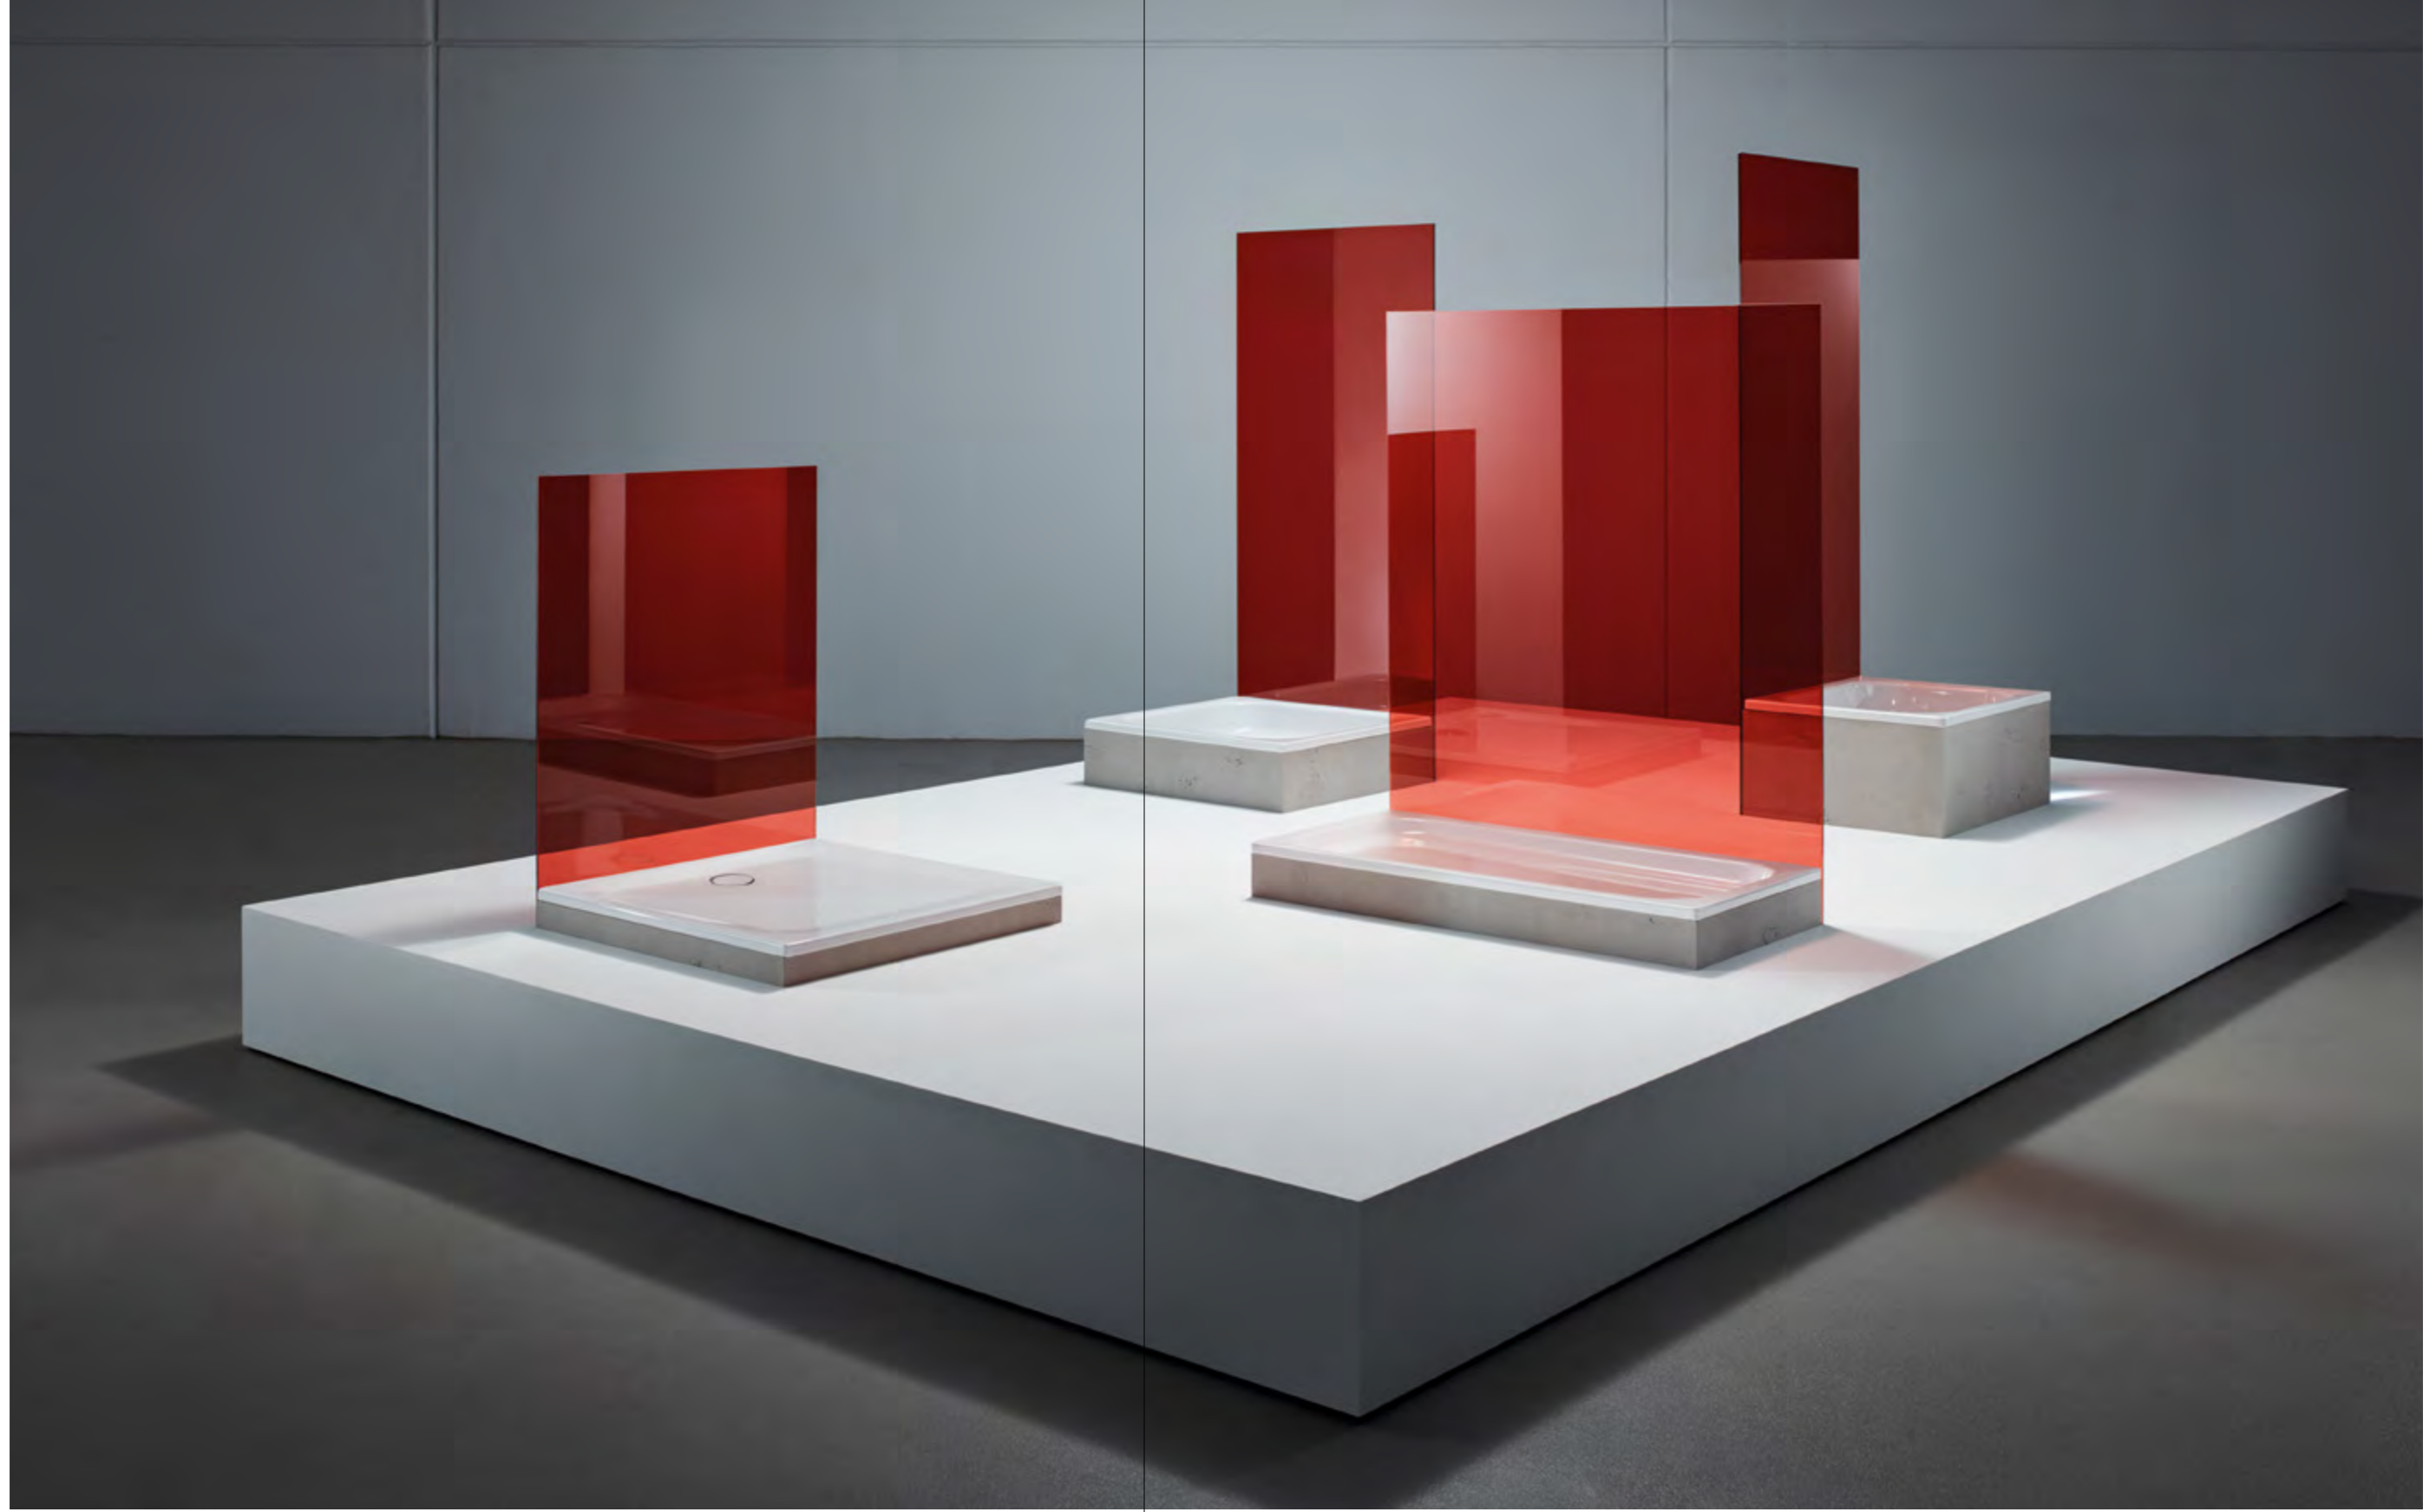

BettePond Design: Tesseraux+Partner

**Flexibility and charisma** – The **BetteSpace** combines desire and reality. Its modular trapezoid shape has a wide back angle, and tapers towards the foot end. Thus it introduces linearity and maximum comfort into any size of bathroom. The puristic space-saving bath is available in three versions: as the single bath – BetteSpace S, as the BetteSpace M – shower/bath with a comfortable standing area, and as the duo bath BetteSpace L, with room for two bathers to sit side by side.

**Variety and dimensional freedom** – Bette shower trays are comfortable, beautifully shaped, and simply perfect in every detail. Its tremendous variety of dimensions and the range of designs and colours open up freedom for any bathroom design. Whether ultra-flat or generously deep, Bette shower trays are the perfectly hygienic solution with reliable connections to the building shell.