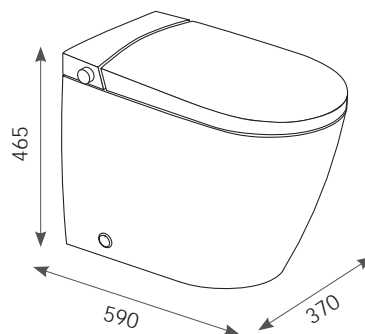

NOTE: This product has an air gap that complies with AS/NZS 3500.1:2018. Therefore, a backflow prevention device (e.g. RPZ valve) is not usually required, some local councils will have separate requirements, check prior to installation.