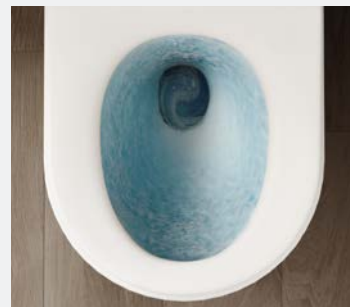

VortexFlush

Delivers superior hygiene with a powerful, full-coverage flush that maximises water efficiency.