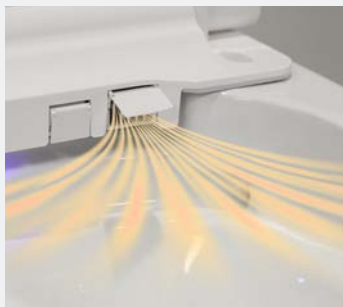

Dryer Function

Warm air drying with adjustable settings for a touch-free finish.