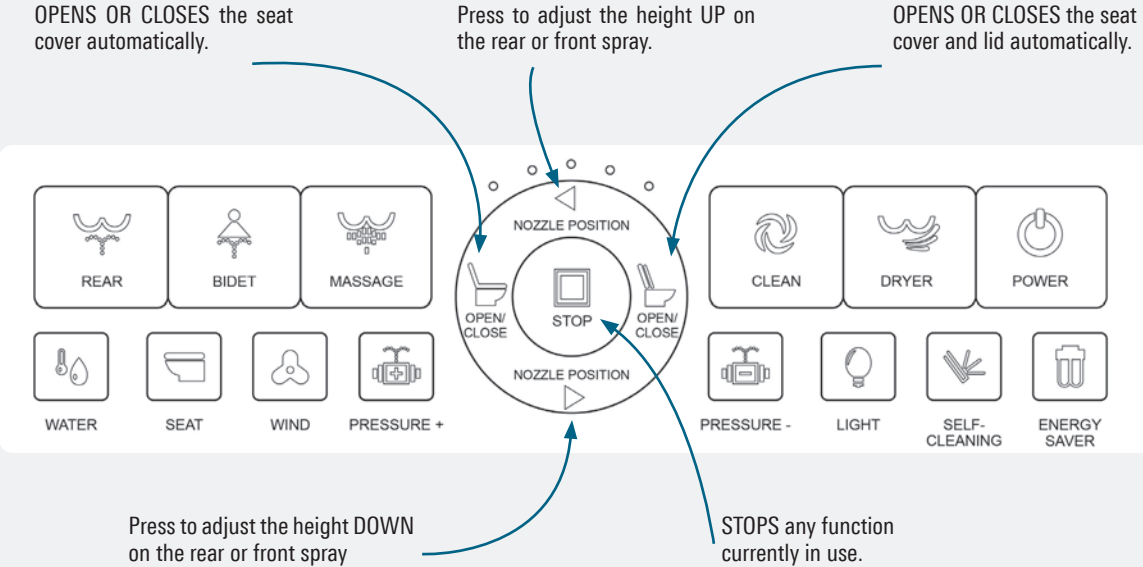

## Bidet Wash

Gentle front cleansing for intimate personal care and comfort.

# Remote Control Features

Evoke's Smart Remote uses Bluetooth-like technology to connect with the toilet, eliminating the issues common with IR. Position, angle, or even fingerprints on the remote will not interfere with communication, ensuring consistent performance. With intuitive control, users can easily adjust settings through the remote for a seamless experience.