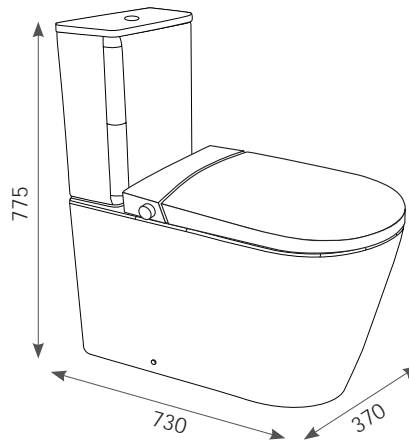

## Evoke Wall Faced Smart Toilet

---

Designed for in wall installation, the Wall Faced model pairs perfectly with the Villeroy & Boch or Argent Smart Cisterns and flush plates. Its sleek profile and concealed plumbing create a modern, space-saving profile perfect for new builds and minimalist bathrooms designs.

## Evoke Back To Wall Smart Toilet

---

Evoke's Back to Wall model brings advanced functionality without the need for major renovations. Designed for use with standard plumbing and a power source, its single water inlet supplies both the flushing system and smart seat, simplifying installation and making it an ideal retrofit solution.

## Evoke Back To Wall Smart Toilet

**Evoke Back To Wall Smart Toilet**  
 SBTW200  
 S&P Trap  
 WELS 4 Star 4.5/3L (3.3L Avg) Flush