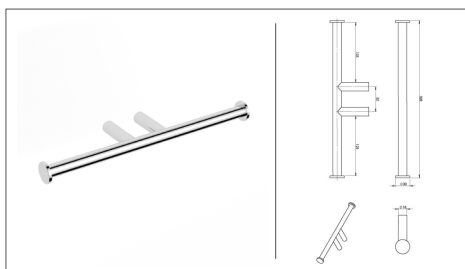

 <p>suits 10mm glass</p>		<p>FOCAL Glass Door Towel Rail 300mm AR30300B</p>
 <p>suits 10mm glass</p>		<p>FOCAL Glass Door Towel Rail 450mm AR30450B</p>
 <p>suits 10mm glass</p>		<p>FOCAL Glass Door Towel rail 600mm AR30600B</p>
 <p>suits 10mm glass</p>		<p>FOCAL Glass Door Towel Rail + Knob 300mm AG30330HB</p>
 <p>suits 10mm glass</p>		<p>FOCAL Glass Door Towel Rail + Knob 450mm AG30480HB</p>
<p>suits 10mm glass</p>		<p>FOCAL Glass Door Towel Rail + Knob 600mm AG30630HB</p>
<p>suits 10mm glass</p>		<p>FOCAL Glass Door Combination Set 300/300mm</p>
<p>suits 10mm glass</p>		<p>FOCAL Glass Door Combination Set 300/450mm</p>
<p>suits 10mm glass</p>		<p>FOCAL Glass Door Combination Set 300/600mm</p>

FOCAL

Bathroom Collection

FOCAL Glass Door
Double sided Knob
AGD300HB

FOCAL Glass Door
Toilet Roll Holder
AG70143B

FOCAL Glass Door
Double Toilet Roll Holder
AG70147B

FOCAL Glass Door
Single WC Holder
Component
AG70143

FOCAL Glass Door
Cover Plate
+ Connector
AG3000F

FOCAL Glass Door
Double WC Holder
Component
AG70147

FOCAL Glass Door
300mm Rail
Component
AG70159-300

FOCAL Glass Door
Double Connector
Accessories
AG3000E

FOCAL Glass Door
450mm Rail
Component
AG70159-450

FOCAL Glass Door
Internal Knob/ Hook
AG3000H

FOCAL Glass Door
600mm Rail
Component
AG70159-600

Technical Advice Hotline 1800 356 717

email: support@customer-central.com.au