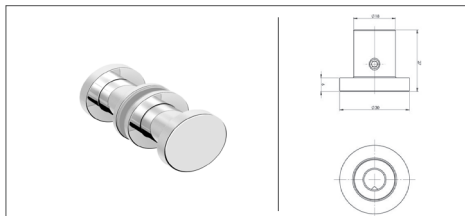

 <p>suits 10mm glass</p>		<p>FOCAL Glass Door Towel Rail 300mm AR30300B</p>
 <p>suits 10mm glass</p>		<p>FOCAL Glass Door Towel Rail 450mm AR30450B</p>
 <p>suits 10mm glass</p>		<p>FOCAL Glass Door Towel rail 600mm AR30600B</p>
 <p>suits 10mm glass</p>		<p>FOCAL Glass Door Towel Rail + Knob 300mm AG30330HB</p>
 <p>suits 10mm glass</p>		<p>FOCAL Glass Door Towel Rail + Knob 450mm AG30480HB</p>
<p>suits 10mm glass</p>		<p>FOCAL Glass Door Towel Rail + Knob 600mm AG30630HB</p>
<p>suits 10mm glass</p>		<p>FOCAL Glass Door Combination Set 300/300mm</p>
<p>suits 10mm glass</p>		<p>FOCAL Glass Door Combination Set 300/450mm</p>
<p>suits 10mm glass</p>		<p>FOCAL Glass Door Combination Set 300/600mm</p>

FOCAL

Bathroom Collection

FOCAL Glass Door
Double sided Knob
AGD300HB

FOCAL Glass Door
Toilet Roll Holder
AG70143B

FOCAL Glass Door
Double Toilet Roll Holder
AG70147B

FOCAL Glass Door
Single WC Holder
Component
AG70143