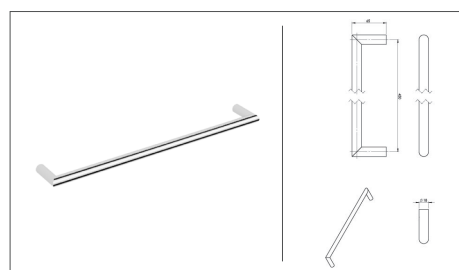

FOCAL Glass Door
Cover Plate
+ Connector
AG3000F

FOCAL Glass Door
Double WC Holder
Component
AG70147

FOCAL Glass Door
300mm Rail
Component
AG70159-300

FOCAL Glass Door
Double Connector
Accessories
AG3000E

FOCAL Glass Door
450mm Rail
Component
AG70159-450

FOCAL Glass Door
Internal Knob/ Hook
AG3000H

FOCAL Glass Door
600mm Rail
Component
AG70159-600

Technical Advice Hotline 1800 356 717

email: support@customer-central.com.au