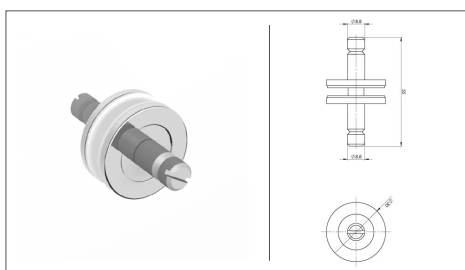

FOCAL

Bathroom Collection

FOCAL Glass Door
Double sided Knob
AGD300HB

FOCAL Glass Door
Toilet Roll Holder
AG70143B

FOCAL Glass Door
Double Toilet Roll Holder
AG70147B

FOCAL Glass Door
Single WC Holder
Component
AG70143

FOCAL Glass Door
Cover Plate
+ Connector
AG3000F

FOCAL Glass Door
Double WC Holder
Component
AG70147

FOCAL Glass Door
300mm Rail
Component
AG70159-300

FOCAL Glass Door
Double Connector
Accessories
AG3000E