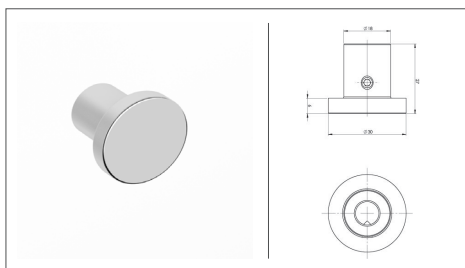

FOCAL Glass Door
Cover Plate
+ Connector
AG3000F

FOCAL Glass Door
Double WC Holder
Component
AG70147

FOCAL Glass Door
300mm Rail
Component
AG70159-300

FOCAL Glass Door
Double Connector
Accessories
AG3000E

FOCAL Glass Door
450mm Rail
Component
AG70159-450

FOCAL Glass Door
Internal Knob/ Hook
AG3000H

FOCAL Glass Door
600mm Rail
Component
AG70159-600

Technical Advice Hotline 1800 356 717

email: support@customer-central.com.au