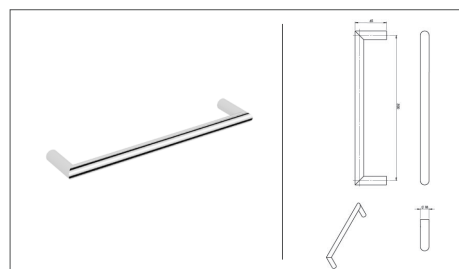

 <p>suits 10mm glass</p>		<p>FOCAL Glass Door Towel Rail 300mm AR30300B</p>
 <p>suits 10mm glass</p>		<p>FOCAL Glass Door Towel Rail 450mm AR30450B</p>
 <p>suits 10mm glass</p>		<p>FOCAL Glass Door Towel rail 600mm AR30600B</p>
 <p>suits 10mm glass</p>		<p>FOCAL Glass Door Towel Rail + Knob 300mm AG30330HB</p>
 <p>suits 10mm glass</p>		<p>FOCAL Glass Door Towel Rail + Knob 450mm AG30480HB</p>
<p>suits 10mm glass</p>		<p>FOCAL Glass Door Towel Rail + Knob 600mm AG30630HB</p>
<p>suits 10mm glass</p>		<p>FOCAL Glass Door Combination Set 300/300mm</p>
<p>suits 10mm glass</p>		<p>FOCAL Glass Door Combination Set 300/450mm</p>
<p>suits 10mm glass</p>		<p>FOCAL Glass Door Combination Set 300/600mm</p>

FOCAL

Bathroom Collection

FOCAL Glass Door
Double sided Knob
AGD300HB

FOCAL Glass Door
Toilet Roll Holder
AG70143B

FOCAL Glass Door
Double Toilet Roll Holder
AG70147B

FOCAL Glass Door
Single WC Holder
Component
AG70143

FOCAL Glass Door
Cover Plate
+ Connector
AG3000F

FOCAL Glass Door
Double WC Holder
Component
AG70147

FOCAL Glass Door
300mm Rail
Component
AG70159-300

FOCAL Glass Door
Double Connector
Accessories
AG3000E