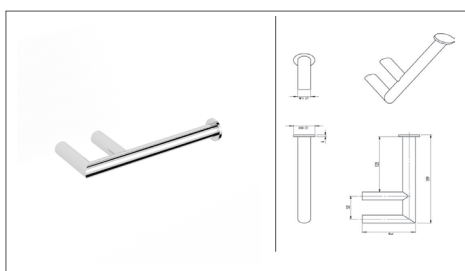

 <p>suits 10mm glass</p>		<p>FOCAL Glass Door Towel Rail 300mm AR30300B</p>
 <p>suits 10mm glass</p>		<p>FOCAL Glass Door Towel Rail 450mm AR30450B</p>
 <p>suits 10mm glass</p>		<p>FOCAL Glass Door Towel rail 600mm AR30600B</p>
 <p>suits 10mm glass</p>		<p>FOCAL Glass Door Towel Rail + Knob 300mm AG30330HB</p>
 <p>suits 10mm glass</p>		<p>FOCAL Glass Door Towel Rail + Knob 450mm AG30480HB</p>
<p>suits 10mm glass</p>		<p>FOCAL Glass Door Towel Rail + Knob 600mm AG30630HB</p>
<p>suits 10mm glass</p>		<p>FOCAL Glass Door Combination Set 300/300mm</p>
<p>suits 10mm glass</p>		<p>FOCAL Glass Door Combination Set 300/450mm</p>
<p>suits 10mm glass</p>		<p>FOCAL Glass Door Combination Set 300/600mm</p>

FOCAL

Bathroom Collection

FOCAL Glass Door
Double sided Knob
AGD300HB

FOCAL Glass Door
Toilet Roll Holder
AG70143B

FOCAL Glass Door
Double Toilet Roll Holder
AG70147B

FOCAL Glass Door
Single WC Holder
Component
AG70143

FOCAL Glass Door
Cover Plate
+ Connector
AG3000F

FOCAL Glass Door
Double WC Holder
Component
AG70147

FOCAL Glass Door
300mm Rail
Component
AG70159-300

FOCAL Glass Door
Double Connector
Accessories
AG3000E