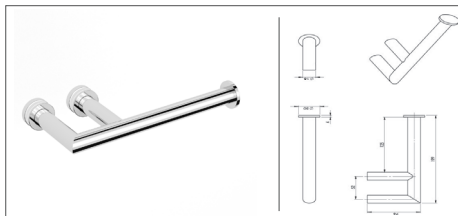

 <p>suits 10mm glass</p>		<p>FOCAL Glass Door Towel Rail 300mm AR30300B</p>
 <p>suits 10mm glass</p>		<p>FOCAL Glass Door Towel Rail 450mm AR30450B</p>
 <p>suits 10mm glass</p>		<p>FOCAL Glass Door Towel rail 600mm AR30600B</p>
 <p>suits 10mm glass</p>		<p>FOCAL Glass Door Towel Rail + Knob 300mm AG30330HB</p>
 <p>suits 10mm glass</p>		<p>FOCAL Glass Door Towel Rail + Knob 450mm AG30480HB</p>
<p>suits 10mm glass</p>		<p>FOCAL Glass Door Towel Rail + Knob 600mm AG30630HB</p>
<p>suits 10mm glass</p>		<p>FOCAL Glass Door Combination Set 300/300mm</p>
<p>suits 10mm glass</p>		<p>FOCAL Glass Door Combination Set 300/450mm</p>
<p>suits 10mm glass</p>		<p>FOCAL Glass Door Combination Set 300/600mm</p>

FOCAL

Bathroom Collection

FOCAL Glass Door
Double sided Knob
AGD300HB

FOCAL Glass Door
Toilet Roll Holder
AG70143B

FOCAL Glass Door
Double Toilet Roll Holder
AG70147B

FOCAL Glass Door
Single WC Holder
Component
AG70143

FOCAL Glass Door
Cover Plate
+ Connector
AG3000F

FOCAL Glass Door
Double WC Holder
Component
AG70147

FOCAL Glass Door
300mm Rail
Component
AG70159-300

FOCAL Glass Door
Double Connector
Accessories
AG3000E