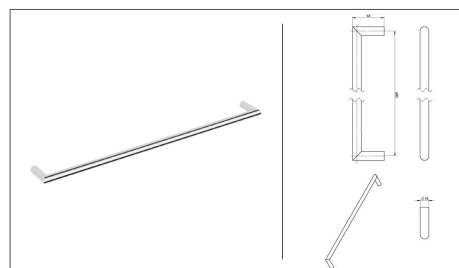

FOCAL Glass Door
Cover Plate
+ Connector
AG3000F

FOCAL Glass Door
Double WC Holder
Component
AG70147

FOCAL Glass Door
300mm Rail
Component
AG70159-300

FOCAL Glass Door
Double Connector
Accessories
AG3000E

FOCAL Glass Door
450mm Rail
Component
AG70159-450

FOCAL Glass Door
Internal Knob/ Hook
AG3000H

FOCAL Glass Door
600mm Rail
Component
AG70159-600

Technical Advice Hotline 1800 356 717

email: support@customer-central.com.au