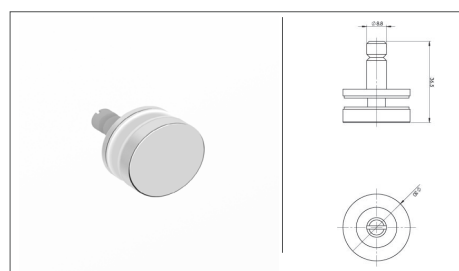

FOCAL

Bathroom Collection

FOCAL Glass Door
Double sided Knob
AGD300HB

FOCAL Glass Door
Toilet Roll Holder
AG70143B

FOCAL Glass Door
Double Toilet Roll Holder
AG70147B

FOCAL Glass Door
Single WC Holder
Component
AG70143

FOCAL Glass Door
Cover Plate
+ Connector
AG3000F

FOCAL Glass Door
Double WC Holder
Component
AG70147

FOCAL Glass Door
300mm Rail
Component
AG70159-300

FOCAL Glass Door
Double Connector
Accessories
AG3000E