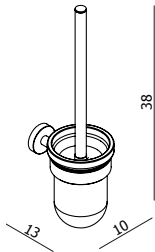

FOCUS Soap Dish
AR20815

Note: Ceramic Dish & Chrome Finish

FOCUS Hand Towel Rail
AR20805

FOCUS Towel Rail
AR20801

FOCUS Towel Rail
AR20814

FOCUS Double Towel Rail
AR20802

FOCUS Double Towel Rail
AR20803

FOCUS Bath Towel Rack
AR20807

FOCUS Toilet Brush Set
Glass Bowl
AR20825

UNIVERSAL Range (Products to compliment the FOCUS range)

UNIVERSAL
Glass Shelf with Round
& Square brackets
AR20849RS

Note: Tempered Glass

UNIVERSAL
Magnifying Mirror
Wall-Mounted / Pivoting /
Reversible
AR71485