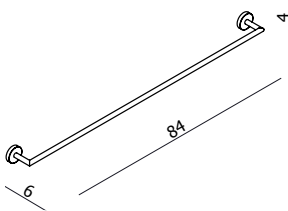

FOCUS Soap Dish
AR20815

Note: Ceramic Dish & Chrome Finish

FOCUS Hand Towel Rail
AR20805

FOCUS Towel Rail
AR20801

FOCUS Towel Rail
AR20814

FOCUS Double Towel Rail
AR20802

FOCUS Double Towel Rail
AR20803

FOCUS Bath Towel Rack
AR20807

FOCUS Toilet Brush Set
Glass Bowl
AR20825

UNIVERSAL Range (Products to compliment the FOCUS range)

UNIVERSAL
Glass Shelf with Round
& Square brackets
AR20849RS

Note: Tempered Glass

UNIVERSAL
Magnifying Mirror
Wall-Mounted / Pivoting /
Reversible
AR71485