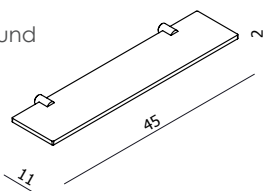

UNIVERSAL Range (Products to compliment the FOCUS range)

UNIVERSAL
Glass Shelf with Round
& Square brackets
AR20849RS