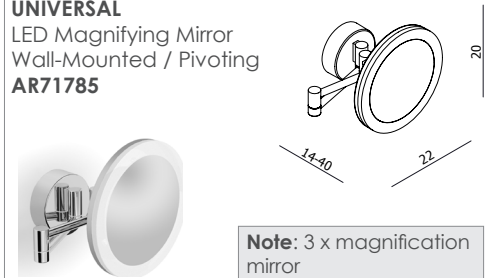

FOCUS Toilet Brush Set
Glass Bowl
AR20825

UNIVERSAL Range (Products to compliment the FOCUS range)

UNIVERSAL
Glass Shelf with Round
& Square brackets
AR20849RS

Note: Tempered Glass

UNIVERSAL
Magnifying Mirror
Wall-Mounted / Pivoting /
Reversible
AR71485

Note: 3 x magnification mirror one side - or flip for regular view

UNIVERSAL
LED Magnifying Mirror
Wall-Mounted / Pivoting
AR71785

Note: 3 x magnification mirror

Technical Advice Hotline 1800 356 717

email: support@customer-central.com.au