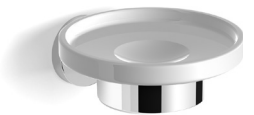

FOCUS

Bathroom Collection

An elegant collection combining contemporary design with timeless appeal. Gives a subtle, but long living presence in the bathroom.

Robe Hook

Toilet Roll Holder

Towel Ring

Liquid Soap Dispenser

Toothbrush Holder

Soap Dish

Double Towel Rails

Single Towel Rails

Toilet Brush Set

Towel Rack

FOCUS

Bathroom Collection

FOCUS Robe Hook
AR20844

FOCUS Toilet Roll Holder
AR20843

FOCUS Towel Ring
AR20838

FOCUS Liquid Soap Dispenser
AR20821

Note: Ceramic Bowl & Chrome Finish

FOCUS Toothbrush & Tumbler Holder
AR20811

Note: Ceramic Bowl & Chrome Finish

FOCUS Soap Dish
AR20815

Note: Ceramic Dish & Chrome Finish

FOCUS Hand Towel Rail
AR20805

FOCUS Towel Rail
AR20801

FOCUS Towel Rail
AR20814

FOCUS Double Towel Rail
AR20802

FOCUS Double Towel Rail
AR20803

FOCUS Bath Towel Rack
AR20807