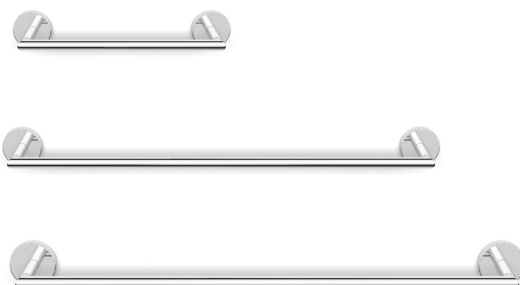

Toothbrush Holder

Soap Dish

Double Towel Rails

Single Towel Rails

Toilet Brush Set

Towel Rack

FOCUS

Bathroom Collection

FOCUS Soap Dish
AR20815

Note: Ceramic Dish & Chrome Finish

FOCUS Hand Towel Rail
AR20805

FOCUS Towel Rail
AR20801

FOCUS Towel Rail
AR20814

FOCUS Double Towel Rail
AR20802

FOCUS Double Towel Rail
AR20803

FOCUS Bath Towel Rack
AR20807