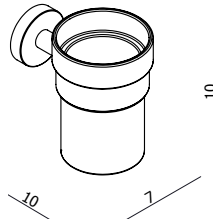

FOCUS Robe Hook
AR20844

FOCUS Toilet Roll Holder
AR20843

FOCUS Towel Ring
AR20838

FOCUS Liquid Soap Dispenser
AR20821

Note: Ceramic Bowl & Chrome Finish

FOCUS Toothbrush & Tumbler Holder
AR20811

Note: Ceramic Bowl & Chrome Finish

FOCUS Soap Dish
AR20815

Note: Ceramic Dish & Chrome Finish

FOCUS Hand Towel Rail
AR20805

FOCUS Towel Rail
AR20801

FOCUS Towel Rail
AR20814

FOCUS Double Towel Rail
AR20802

FOCUS Double Towel Rail
AR20803

FOCUS Bath Towel Rack
AR20807