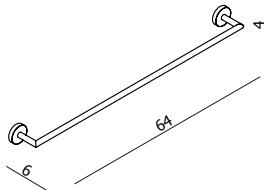

FOCUS Soap Dish
AR20815

Note: Ceramic Dish & Chrome Finish

FOCUS Hand Towel Rail
AR20805

FOCUS Towel Rail
AR20801

FOCUS Towel Rail
AR20814

FOCUS Double Towel Rail
AR20802

FOCUS Double Towel Rail
AR20803

FOCUS Bath Towel Rack
AR20807

FOCUS Toilet Brush Set
Glass Bowl
AR20825

UNIVERSAL Range (Products to compliment the FOCUS range)

UNIVERSAL
Glass Shelf with Round
& Square brackets
AR20849RS

Note: Tempered Glass

UNIVERSAL
Magnifying Mirror
Wall-Mounted / Pivoting /
Reversible
AR71485