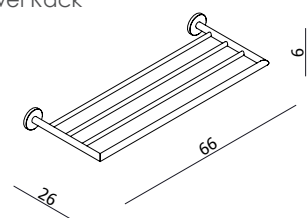

FOCUS Soap Dish
AR20815

Note: Ceramic Dish & Chrome Finish

FOCUS Hand Towel Rail
AR20805

FOCUS Towel Rail
AR20801

FOCUS Towel Rail
AR20814

FOCUS Double Towel Rail
AR20802

FOCUS Double Towel Rail
AR20803

FOCUS Bath Towel Rack
AR20807