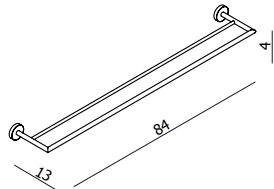

FOCUS Soap Dish
AR20815

Note: Ceramic Dish & Chrome Finish

FOCUS Hand Towel Rail
AR20805

FOCUS Towel Rail
AR20801

FOCUS Towel Rail
AR20814

FOCUS Double Towel Rail
AR20802

FOCUS Double Towel Rail
AR20803

FOCUS Bath Towel Rack
AR20807

FOCUS Toilet Brush Set
Glass Bowl
AR20825

UNIVERSAL Range (Products to compliment the FOCUS range)

UNIVERSAL
Glass Shelf with Round
& Square brackets
AR20849RS

Note: Tempered Glass

UNIVERSAL
Magnifying Mirror
Wall-Mounted / Pivoting /
Reversible
AR71485