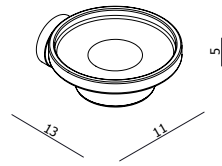

FOCUS Soap Dish
AR20815

Note: Ceramic Dish & Chrome Finish

FOCUS Hand Towel Rail
AR20805

FOCUS Towel Rail
AR20801

FOCUS Towel Rail
AR20814

FOCUS Double Towel Rail
AR20802

FOCUS Double Towel Rail
AR20803

FOCUS Bath Towel Rack
AR20807