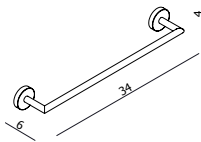

FOCUS Soap Dish
AR20815

Note: Ceramic Dish & Chrome Finish

FOCUS Hand Towel Rail
AR20805

FOCUS Towel Rail
AR20801

FOCUS Towel Rail
AR20814

FOCUS Double Towel Rail
AR20802

FOCUS Double Towel Rail
AR20803

FOCUS Bath Towel Rack
AR20807