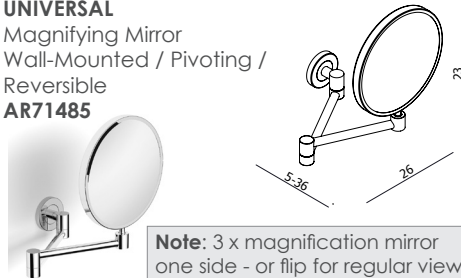

FOCUS Toilet Brush Set
Glass Bowl
AR20825

UNIVERSAL Range (Products to compliment the FOCUS range)

UNIVERSAL
Glass Shelf with Round
& Square brackets
AR20849RS

Note: Tempered Glass

UNIVERSAL
Magnifying Mirror
Wall-Mounted / Pivoting /
Reversible
AR71485

Note: 3 x magnification mirror one side - or flip for regular view

UNIVERSAL
LED Magnifying Mirror
Wall-Mounted / Pivoting
AR71785

Note: 3 x magnification mirror

Technical Advice Hotline 1800 356 717

email: support@customer-central.com.au