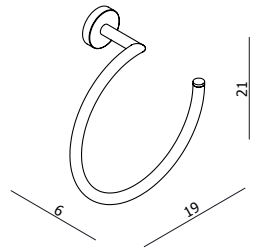

Toothbrush Holder

Soap Dish

Double Towel Rails

Single Towel Rails

Toilet Brush Set

Towel Rack

FOCUS

Bathroom Collection

FOCUS Robe Hook
AR20844

FOCUS Toilet Roll Holder
AR20843

FOCUS Towel Ring
AR20838

FOCUS Liquid Soap Dispenser
AR20821

Note: Ceramic Bowl & Chrome Finish

FOCUS Toothbrush & Tumbler Holder
AR20811

Note: Ceramic Bowl & Chrome Finish

FOCUS Soap Dish
AR20815

Note: Ceramic Dish & Chrome Finish

FOCUS Hand Towel Rail
AR20805

FOCUS Towel Rail
AR20801

FOCUS Towel Rail
AR20814

FOCUS Double Towel Rail
AR20802

FOCUS Double Towel Rail
AR20803

FOCUS Bath Towel Rack
AR20807