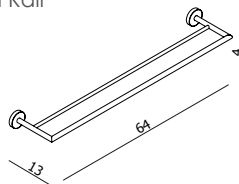

FOCUS Soap Dish
AR20815

Note: Ceramic Dish & Chrome Finish

FOCUS Hand Towel Rail
AR20805

FOCUS Towel Rail
AR20801

FOCUS Towel Rail
AR20814

FOCUS Double Towel Rail
AR20802

FOCUS Double Towel Rail
AR20803

FOCUS Bath Towel Rack
AR20807