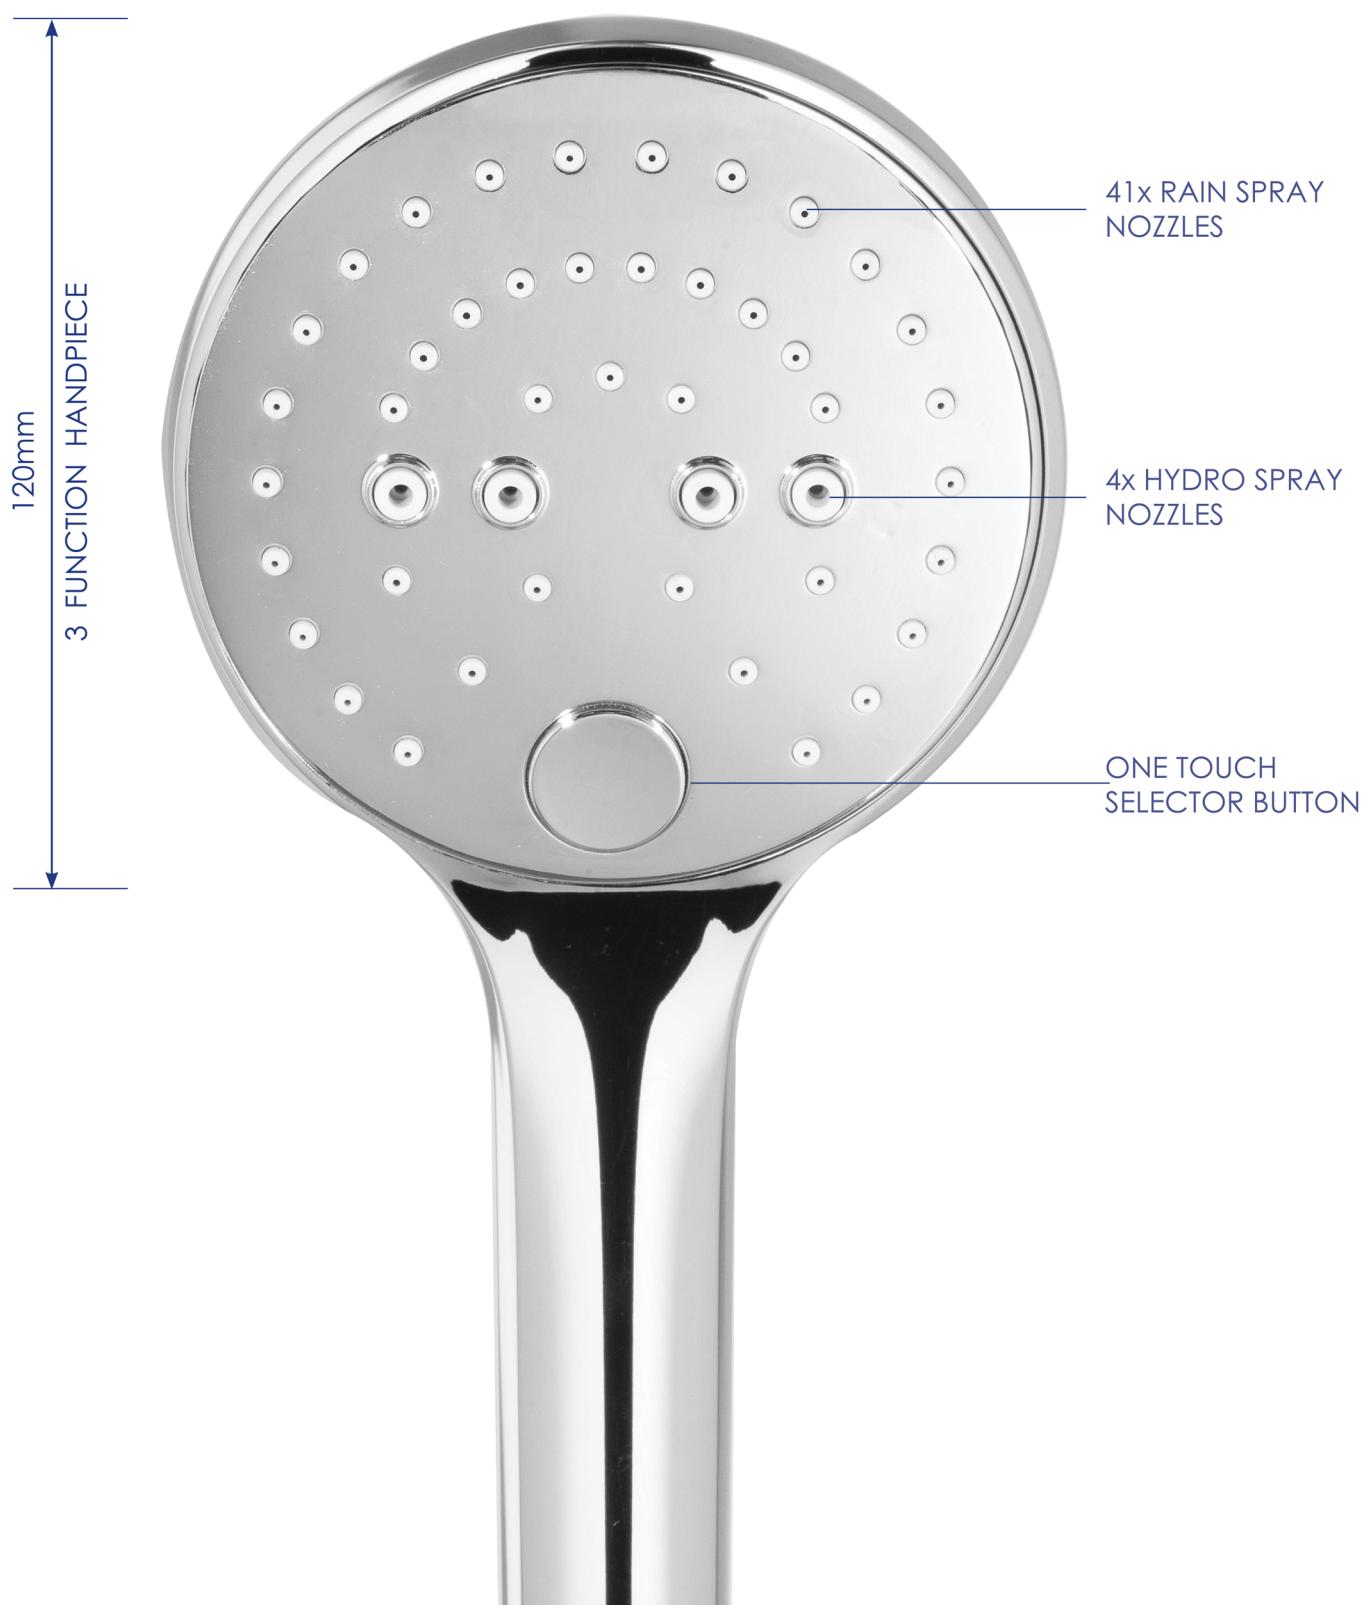

IMAGE DISPLAYS:
ARGENT HYDRO SHOWER SYSTEM
BETTE LUX DROP IN BATH

HYDRO SHOWER HANDPIECE

Feel the sensation of 3 enticing spray patterns.

HYDRO: A forceful spray jet invigorates your senses

RAIN: A refreshing spray that gives you an overall clean and recharges you for the day

FUSION: The best of both sprays combined to give you a power packed showering experience

HYDRO SPRAY

+

RAIN SPRAY

=

FUSION SPRAY

HYDRO SHOWER SYSTEM
230mm Round Overhead
120mm 3 Function Handpiece
WELS 3 Star/9Lpm
SS273301

- 1
- 2
- 3
- 4
- 5
- 6
- 7

HYDRO 120/650 RAIL SETS
650mm Adjustable Rail
120mm 3 Function Handpiece
WELS 3 Star/ 9Lpm
SR223309

- 1
- 2
- 3
- 4
- 5
- 6
- 7

HYDRO 230 OVERHEAD SHOWER
230mm Round
WELS 3 Star / 9Lpm
OH110901

1 2 4 5

OVERHEAD SHOWER ARMS

ESSENTIAL SHOWER ARM
300mm Round
231300

450mm Round
231450

ESSENTIAL SHOWER ARM
300mm Round
900300

HYDRO SHOWER FEATURES

- 1 DURABRIGHT PROTECTION**
Strong and bright, DuraBright makes your bathroom shine and reduces cleaning.