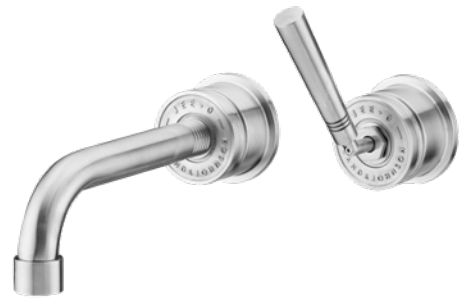

Lammert Moerman creates products with tranquility, peacefulness and space for body and mind, always within an atmosphere of functional luxury.

This freestanding productline is characterised by simplicity. Less is more. Thanks to the one-move cartridge in the mixer, the cleverly designed handle with a tactile rubber coating can be operated in the same way as a joystick. All JEE-O soho products are made from stainless steel and finished with a dark, all weather hammer coating for the right industrial look.

Pure aesthetic enjoyment ... JEE-O wants you to love life.

reddot award 2014
winner

JEE-O SOHO COLLECTION
STAINLESS STEEL RAW

**SOHO STAINLESS STEEL
RAW KITCHEN MIXER**
WELS 4 Star/7.5Lpm
700-1751B

**SOHO STAINLESS STEEL RAW
WALL MOUNTED BASIN MIXER**
300mm Spout
WELS 4 Star/7.5Lpm
700-1500B

**SOHO STAINLESS STEEL RAW
BATH SPOUT**
300mm
700-3900B

**SOHO STAINLESS STEEL RAW
SHOWER MIXER**
700-2100B

**SOHO STAINLESS STEEL
RAW BASIN MIXER**
WELS 5 Star/6Lpm
700-1750B

JEE-O SOHO SHOWER COLLECTION
STAINLESS STEEL RAW