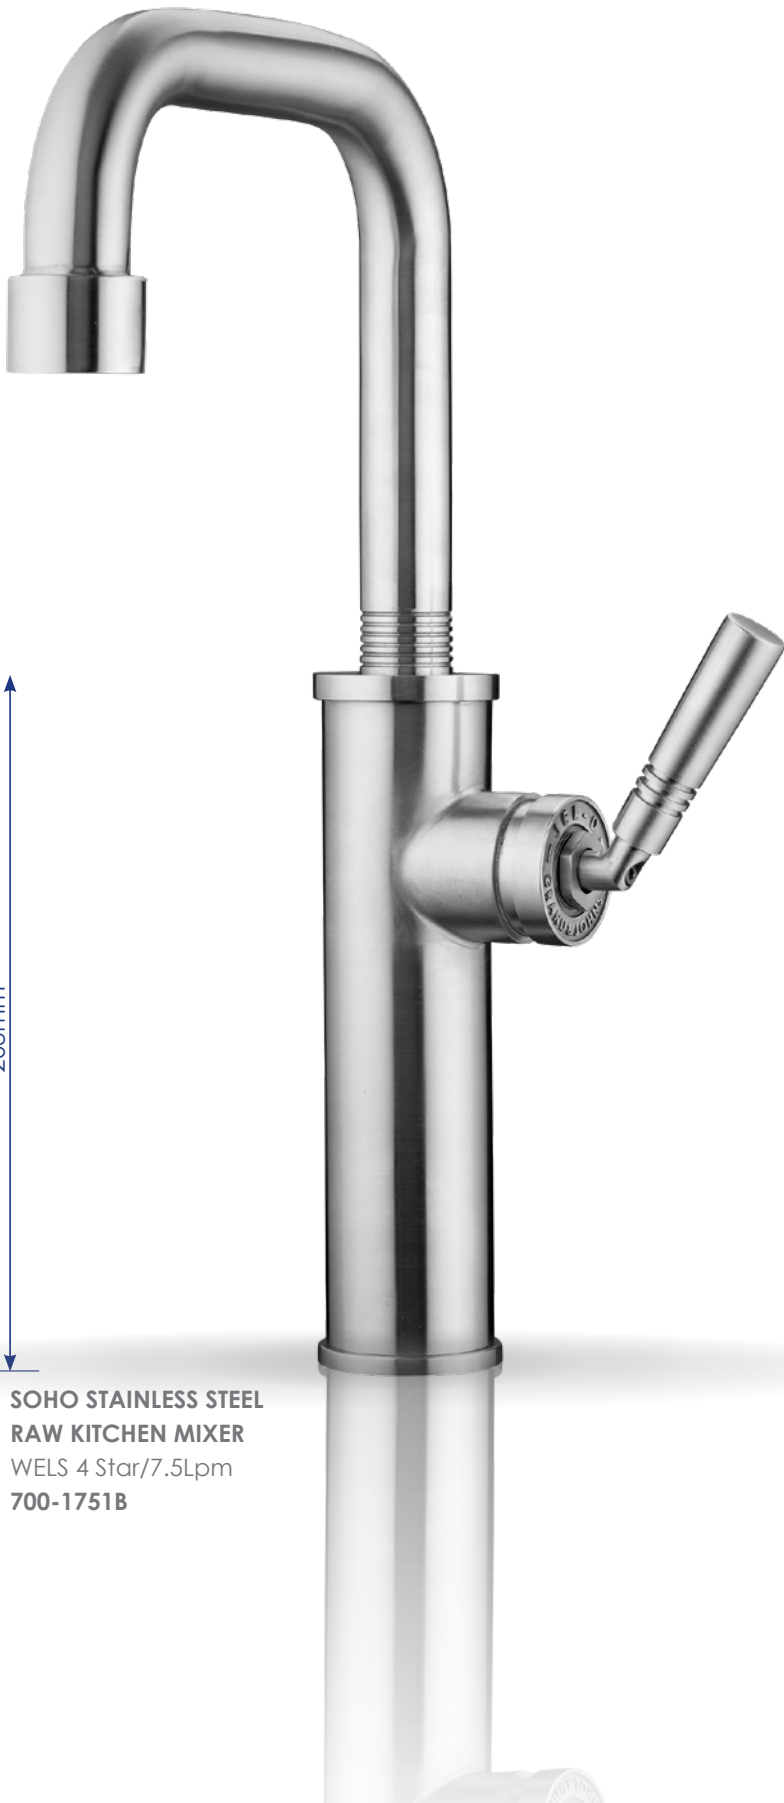

Pure aesthetic enjoyment ... JEE-O wants you to love life.

reddot award 2014
winner

JEE-O SOHO COLLECTION
STAINLESS STEEL RAW

**SOHO STAINLESS STEEL
RAW KITCHEN MIXER**
WELS 4 Star/7.5Lpm
700-1751B

**SOHO STAINLESS STEEL RAW
WALL MOUNTED BASIN MIXER**
300mm Spout
WELS 4 Star/7.5Lpm
700-1500B

**SOHO STAINLESS STEEL RAW
BATH SPOUT**
300mm
700-3900B

**SOHO STAINLESS STEEL RAW
SHOWER MIXER**
700-2100B

**SOHO STAINLESS STEEL
RAW BASIN MIXER**
WELS 5 Star/6Lpm
700-1750B

JEE-O SOHO SHOWER COLLECTION
STAINLESS STEEL RAW

BOLD,
BEAUTIFUL
& PURE

**SOHO STAINLESS STEEL RAW
FREESTANDING SHOWER**
110MM Ø
WELS 3 STAR/9LPM
700-6100B

1162mm

2050mm

**SOHO STAINLESS STEEL RAW
OVERHEAD SHOWER**
110mm Ø
WELS 3 Star/9Lpm
700-6900B

**SOHO STAINLESS STEEL RAW
CEILING MOUNTED SHOWER**
110mm Ø
WELS 3 Star/9Lpm
700-6800B