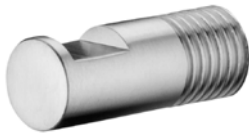

**SOHO STAINLESS STEEL RAW
BATH SPOUT**
300mm
700-3900B

**SOHO STAINLESS STEEL RAW
SHOWER MIXER**
700-2100B

**SOHO STAINLESS STEEL
RAW BASIN MIXER**
WELS 5 Star/6Lpm
700-1750B

JEE-O SOHO SHOWER COLLECTION
STAINLESS STEEL RAW

BOLD,
BEAUTIFUL
& PURE

**SOHO STAINLESS STEEL RAW
FREESTANDING SHOWER**
110MM Ø
WELS 3 STAR/9LPM
700-6100B

1162mm

2050mm

**SOHO STAINLESS STEEL RAW
OVERHEAD SHOWER**
110mm Ø
WELS 3 Star/9Lpm
700-6900B

**SOHO STAINLESS STEEL RAW
CEILING MOUNTED SHOWER**
110mm Ø
WELS 3 Star/9Lpm
700-6800B

JEE-O SOHO BATHROOM ACCESSORIES
STAINLESS STEEL RAW

SOHO ROBE HOOK
Brushed Stainless Steel - RAW
701-0100

SOHO TOILET ROLL HOLDER
Brushed Stainless Steel - RAW
701-0010

SOHO 600 TOWEL RAIL
Brushed Stainless Steel - RAW
701-0060