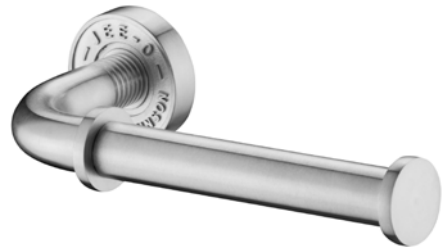

**SOHO STAINLESS STEEL RAW
BATH SPOUT**
300mm
700-3900B

**SOHO STAINLESS STEEL RAW
SHOWER MIXER**
700-2100B

**SOHO STAINLESS STEEL
RAW BASIN MIXER**
WELS 5 Star/6Lpm
700-1750B

JEE-O SOHO SHOWER COLLECTION
STAINLESS STEEL RAW

BOLD,
BEAUTIFUL
& PURE

**SOHO STAINLESS STEEL RAW
FREESTANDING SHOWER**
110MM Ø
WELS 3 STAR/9LPM
700-6100B

1162mm

2050mm

**SOHO STAINLESS STEEL RAW
OVERHEAD SHOWER**
110mm Ø
WELS 3 Star/9Lpm
700-6900B

**SOHO STAINLESS STEEL RAW
CEILING MOUNTED SHOWER**
110mm Ø
WELS 3 Star/9Lpm
700-6800B

JEE-O SOHO BATHROOM ACCESSORIES
STAINLESS STEEL RAW

SOHO ROBE HOOK
Brushed Stainless Steel - RAW
701-0100

SOHO TOILET ROLL HOLDER
Brushed Stainless Steel - RAW
701-0010

SOHO 600 TOWEL RAIL
Brushed Stainless Steel - RAW
701-0060