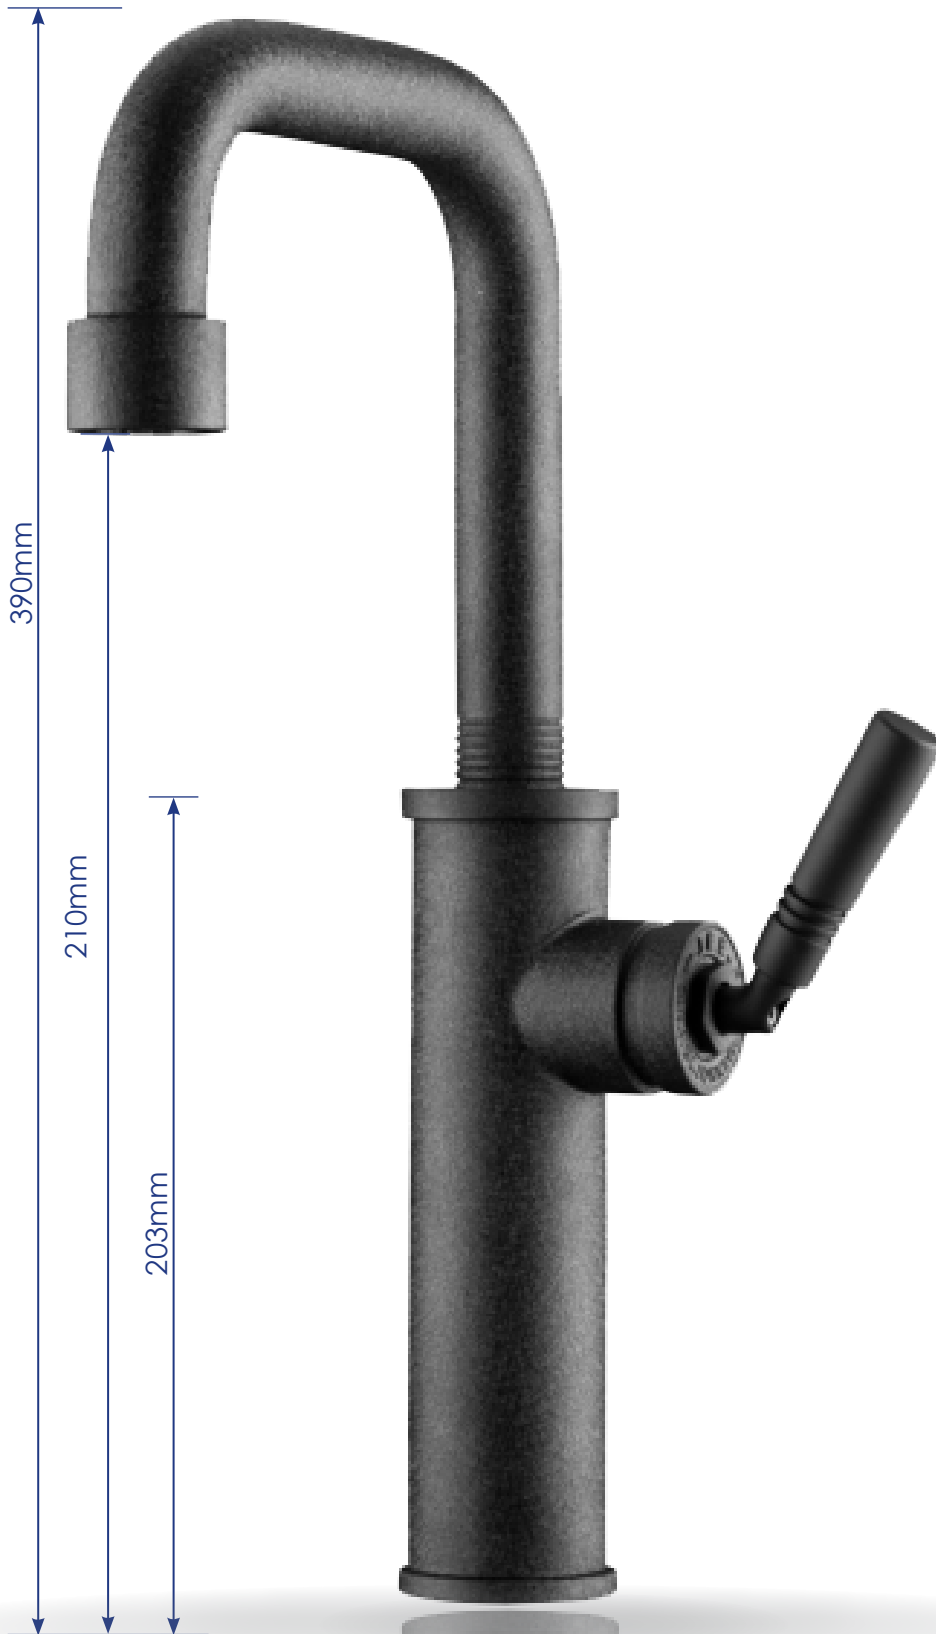

JEE-O SOHO COLLECTION
MATTE BLACK