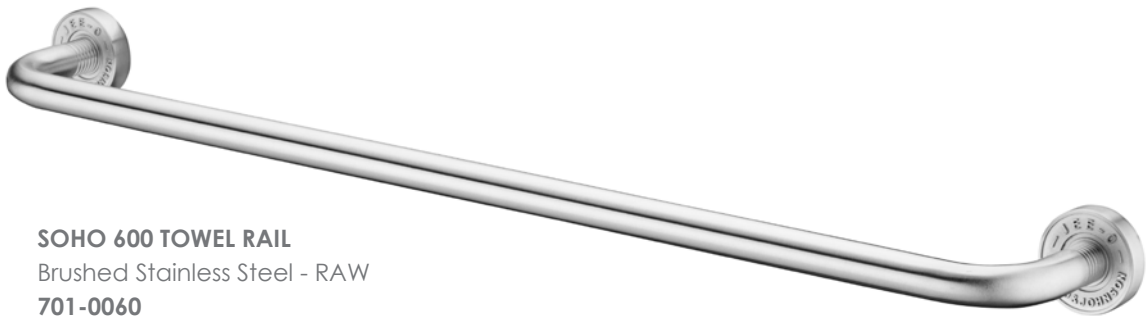

BOLD,
BEAUTIFUL
& PURE

**SOHO STAINLESS STEEL RAW
FREESTANDING SHOWER**
110MM Ø
WELS 3 STAR/9LPM
700-6100B

1162mm

2050mm

**SOHO STAINLESS STEEL RAW
OVERHEAD SHOWER**
110mm Ø
WELS 3 Star/9Lpm
700-6900B

**SOHO STAINLESS STEEL RAW
CEILING MOUNTED SHOWER**
110mm Ø
WELS 3 Star/9Lpm
700-6800B

JEE-O SOHO BATHROOM ACCESSORIES
STAINLESS STEEL RAW

SOHO ROBE HOOK
Brushed Stainless Steel - RAW
701-0100

SOHO TOILET ROLL HOLDER
Brushed Stainless Steel - RAW
701-0010

SOHO 600 TOWEL RAIL
Brushed Stainless Steel - RAW
701-0060