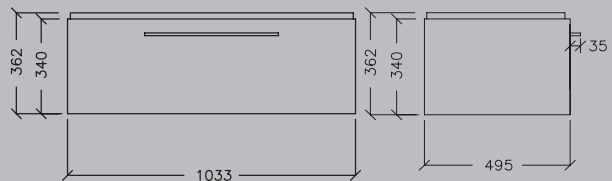

INSIDE DRAWER
1035mm

Kato 635 Dimensions:

Kato 835 Dimensions:

Kato 1035 Dimensions:

DRAWER DIMENSIONS

Argent's Adjustable Drawer Dividers:

**Offset Metal
Drawer Dividers**
Product Code:
UFD135020

**Straight Metal
Drawer Dividers**
Product Code:
UFD135010