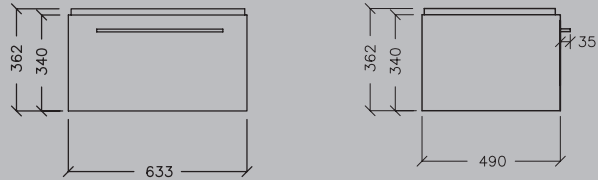

Kato 635 Dimensions: