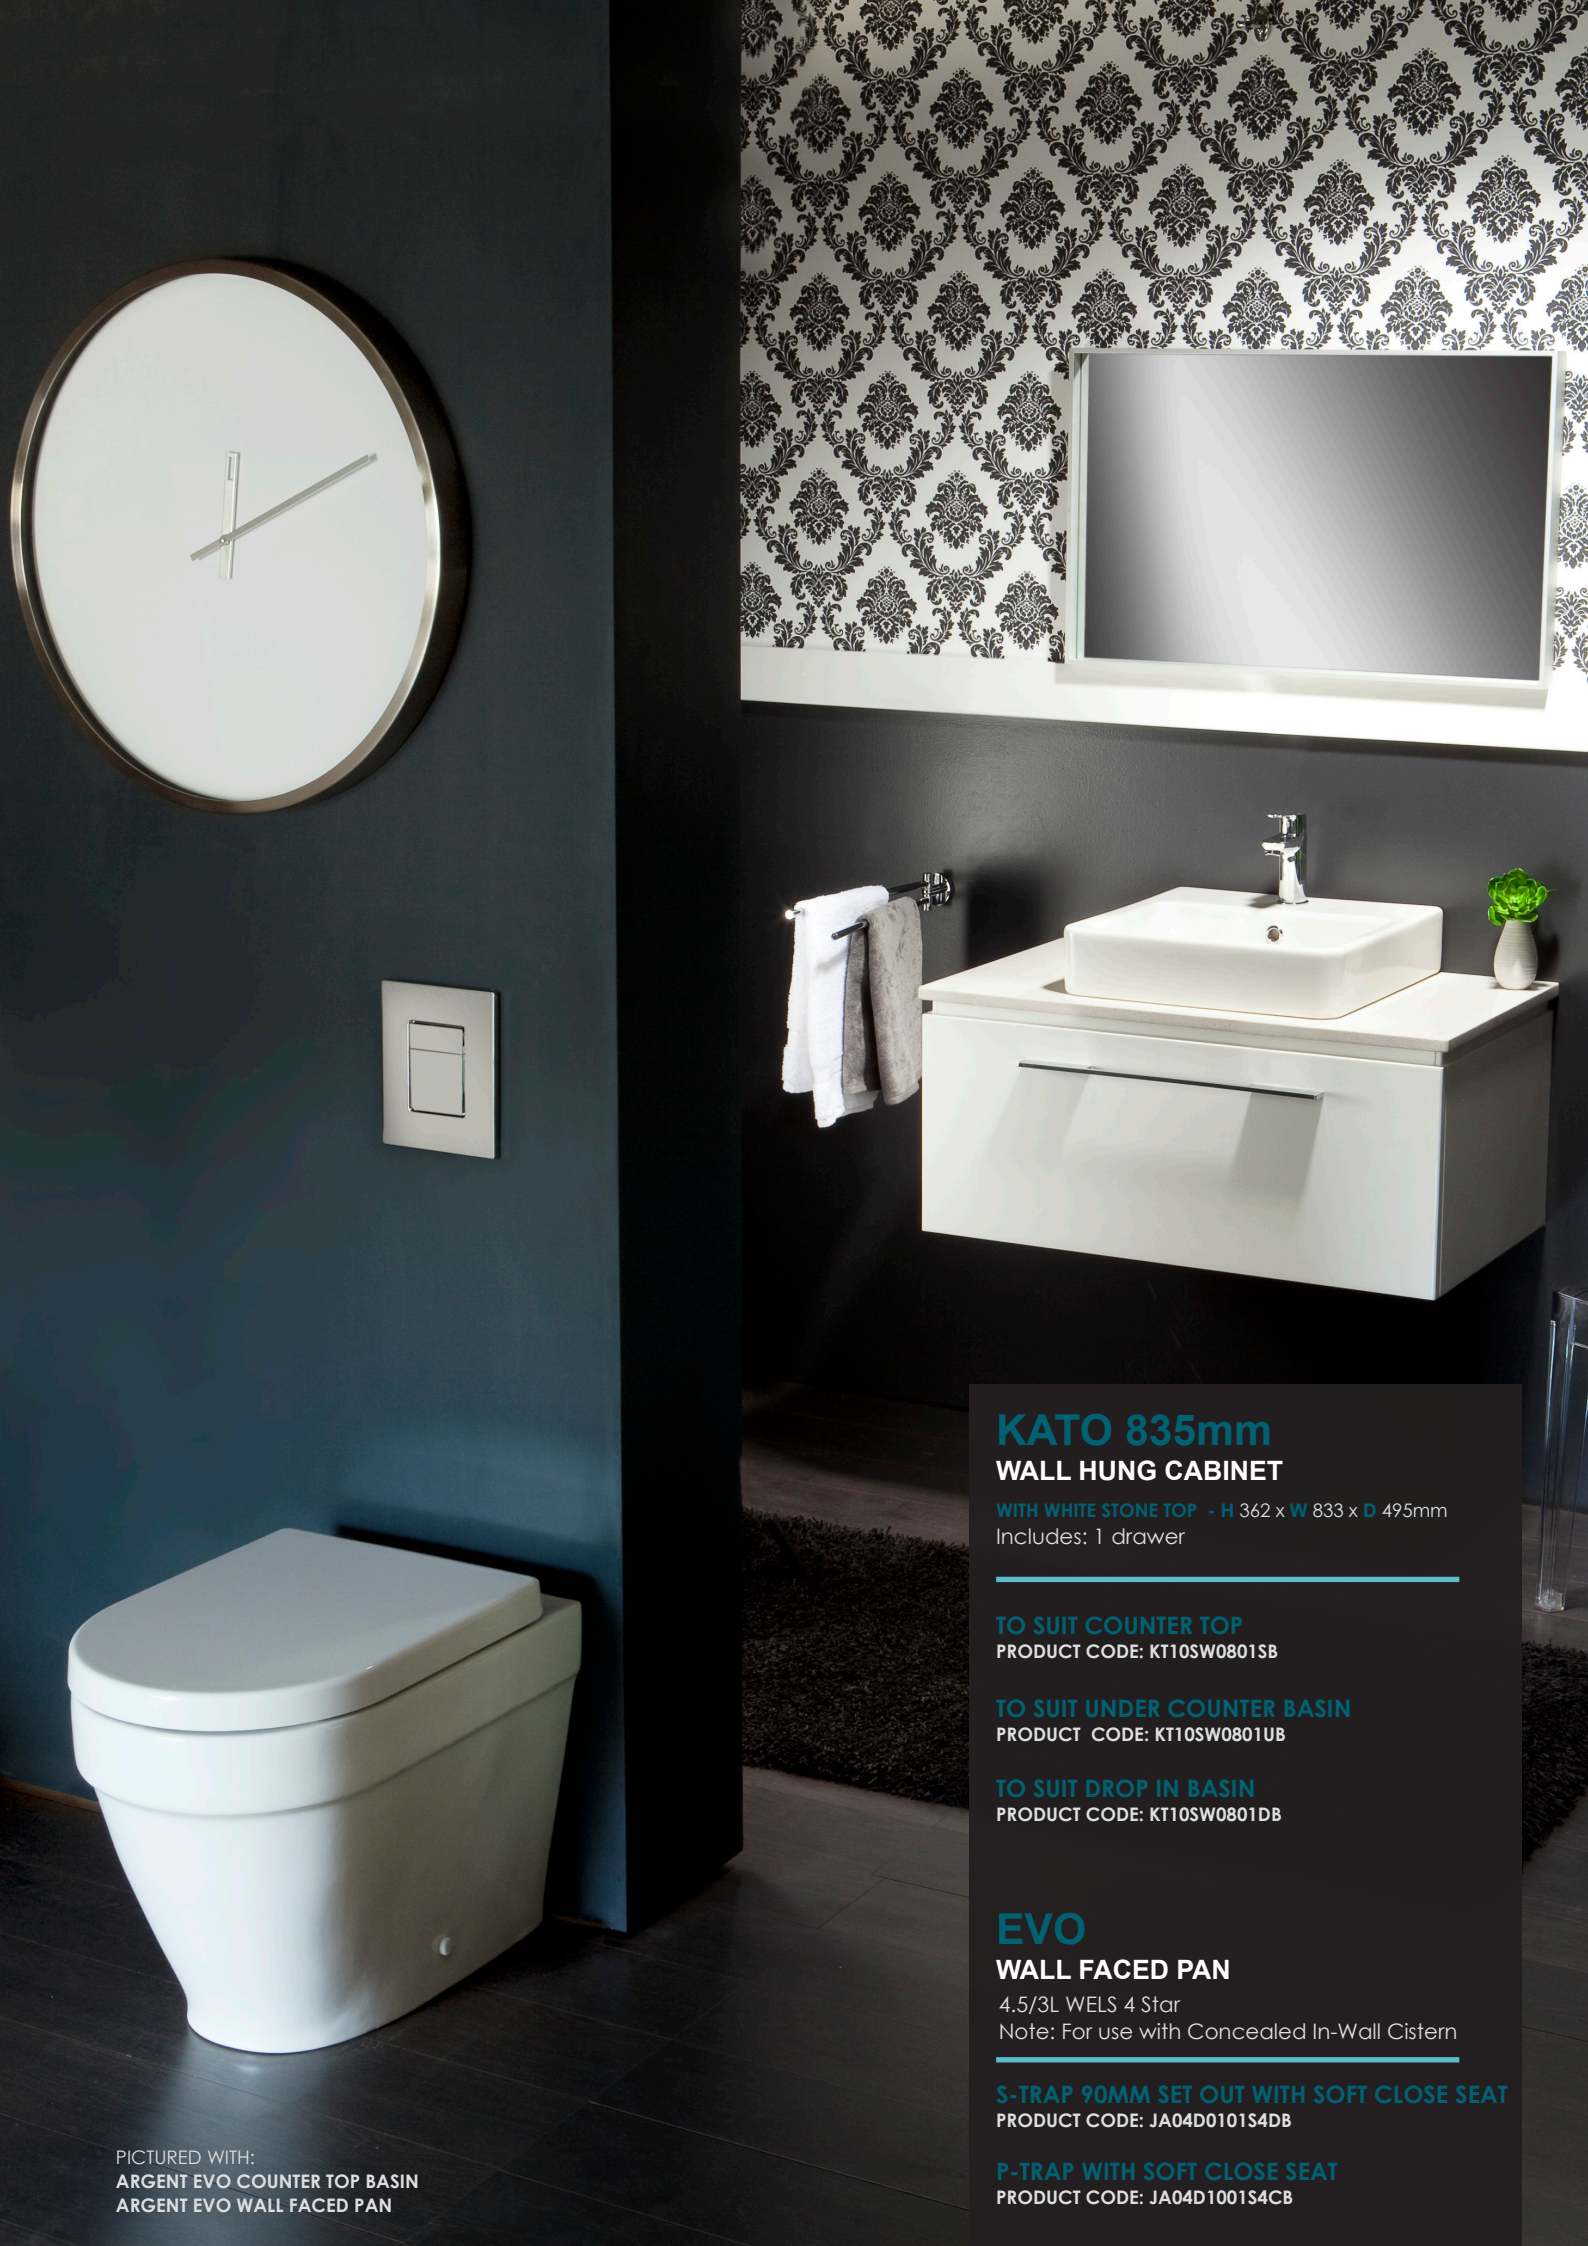

KATO 835mm WALL HUNG CABINET

WITH WHITE STONE TOP - H 362 x W 833 x D 495mm
Includes: 1 drawer

TO SUIT COUNTER TOP
PRODUCT CODE: KT10SW0801SB

TO SUIT UNDER COUNTER BASIN
PRODUCT CODE: KT10SW0801UB

TO SUIT DROP IN BASIN
PRODUCT CODE: KT10SW0801DB

EVO WALL FACED PAN

4.5/3L WELS 4 Star
Note: For use with Concealed In-Wall Cistern

S-TRAP 90MM SET OUT WITH SOFT CLOSE SEAT
PRODUCT CODE: JA04D0101S4DB

P-TRAP WITH SOFT CLOSE SEAT
PRODUCT CODE: JA04D1001S4CB

PICTURED WITH:
ARGENT EVO COUNTER TOP BASIN
ARGENT EVO WALL FACED PAN