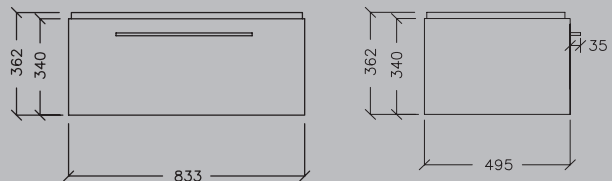

Kato 835 Dimensions: