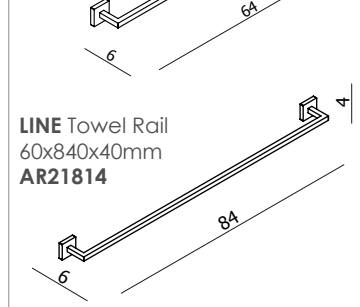

Towel Ring

Double Towel Rails

LINE

Bathroom Collection

UNIVERSAL Range (Products to compliment the LINE range)

Technical Advice Hotline 1800 356 717

email: support@customer-central.com.au

www.argentaust.com.au