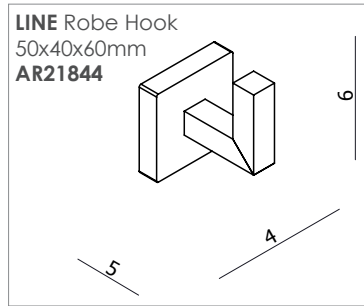

Towel Ring

Double Towel Rails

LINE

Bathroom Collection

UNIVERSAL Range (Products to compliment the LINE range)

Technical Advice Hotline 1800 356 717

email: support@customer-central.com.au

www.argentaust.com.au