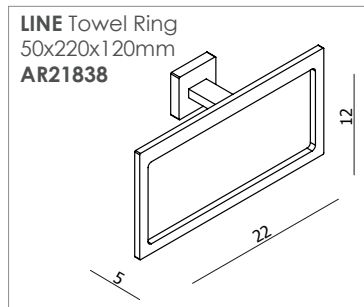

Towel Ring

Double Towel Rails

LINE

Bathroom Collection

UNIVERSAL Range (Products to compliment the LINE range)

Technical Advice Hotline 1800 356 717

email: support@customer-central.com.au

www.argentaust.com.au