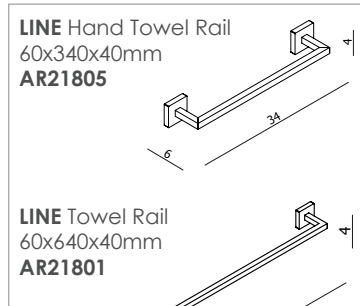

Towel Ring

Double Towel Rails

LINE

Bathroom Collection

UNIVERSAL Range (Products to compliment the LINE range)

Technical Advice Hotline 1800 356 717

email: support@customer-central.com.au

www.argentaust.com.au