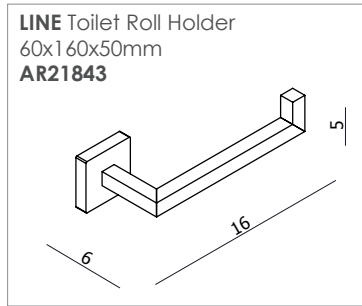

Towel Ring

Double Towel Rails

LINE

Bathroom Collection

UNIVERSAL Range (Products to compliment the LINE range)

Technical Advice Hotline 1800 356 717

email: support@customer-central.com.au

www.argentaust.com.au