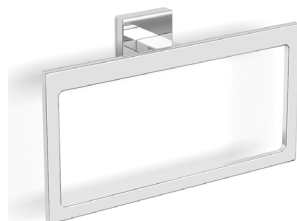

LINE

Bathroom Collection

A striking collection with bold detailing. Combining straight lines and a soft presence to create a truly contemporary design.

Robe Hook

Toilet Roll Holder

Single Towel Rails

Soap Dish

Towel Ring

Double Towel Rails

LINE

Bathroom Collection

UNIVERSAL Range (Products to compliment the LINE range)

Technical Advice Hotline 1800 356 717

email: support@customer-central.com.au

www.argentaust.com.au