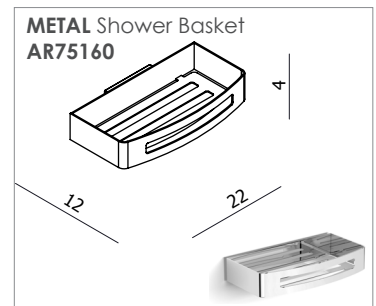

Towel Ring

Double Towel Rails

LINE

Bathroom Collection

UNIVERSAL Range (Products to compliment the LINE range)

Technical Advice Hotline 1800 356 717

email: support@customer-central.com.au

www.argentaust.com.au