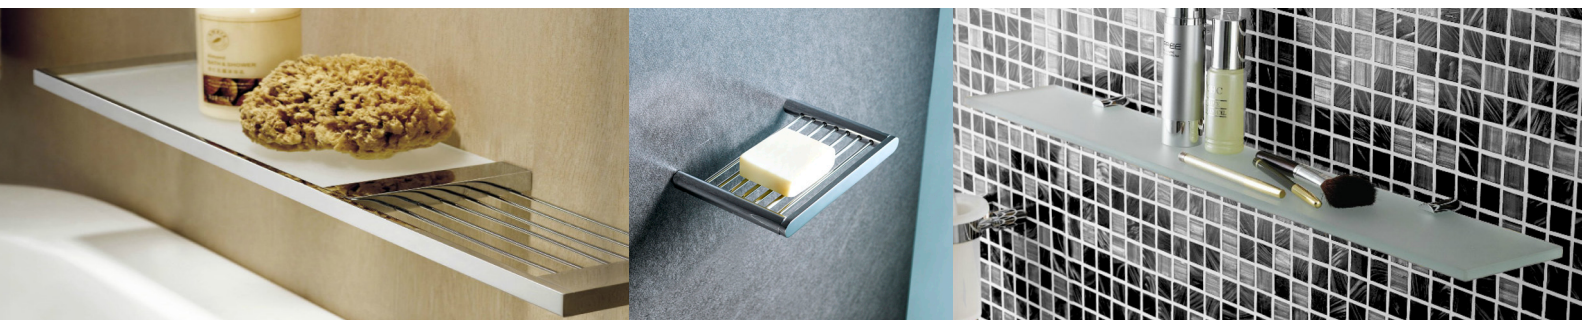

LINE

Bathroom Collection

A striking collection with bold detailing. Combining straight lines and a soft presence to create a truly contemporary design.

Robe Hook

Toilet Roll Holder

Single Towel Rails

Soap Dish

Towel Ring

Double Towel Rails

LINE

Bathroom Collection

UNIVERSAL Range (Products to compliment the LINE range)

Technical Advice Hotline 1800 356 717

email: support@customer-central.com.au

www.argentaust.com.au