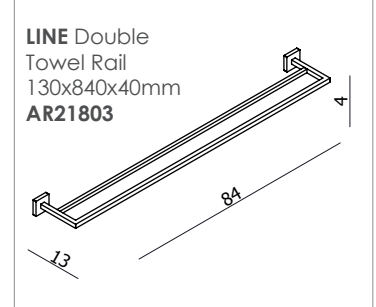

Towel Ring

Double Towel Rails

LINE

Bathroom Collection

UNIVERSAL Range (Products to compliment the LINE range)

Technical Advice Hotline 1800 356 717

email: support@customer-central.com.au

www.argentaust.com.au