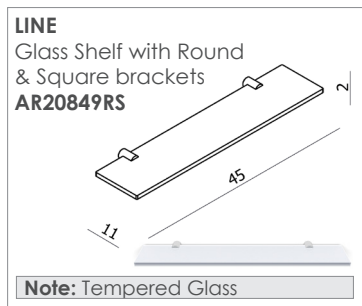

Towel Ring

Double Towel Rails

LINE

Bathroom Collection

UNIVERSAL Range (Products to compliment the LINE range)

Technical Advice Hotline 1800 356 717

email: support@customer-central.com.au

www.argentaust.com.au