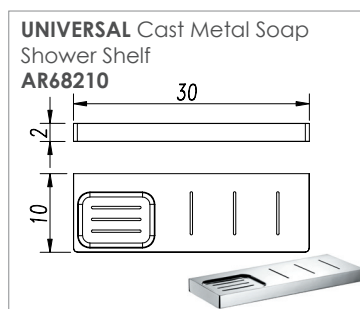

Towel Ring

Double Towel Rails

LINE

Bathroom Collection

UNIVERSAL Range (Products to compliment the LINE range)

Technical Advice Hotline 1800 356 717

email: support@customer-central.com.au

www.argentaust.com.au