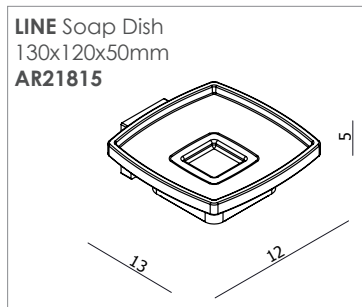

Towel Ring

Double Towel Rails

LINE

Bathroom Collection

UNIVERSAL Range (Products to compliment the LINE range)

Technical Advice Hotline 1800 356 717

email: support@customer-central.com.au

www.argentaust.com.au