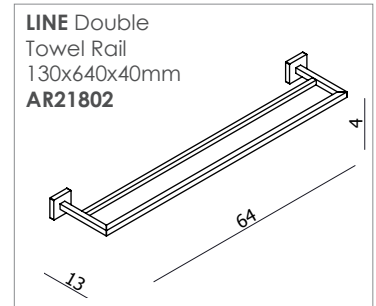

Towel Ring

Double Towel Rails

LINE

Bathroom Collection

UNIVERSAL Range (Products to compliment the LINE range)

Technical Advice Hotline 1800 356 717

email: support@customer-central.com.au

www.argentaust.com.au