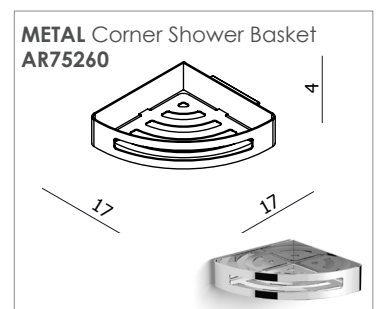

Towel Ring

Double Towel Rails

LINE

Bathroom Collection

UNIVERSAL Range (Products to compliment the LINE range)

Technical Advice Hotline 1800 356 717

email: support@customer-central.com.au

www.argentaust.com.au