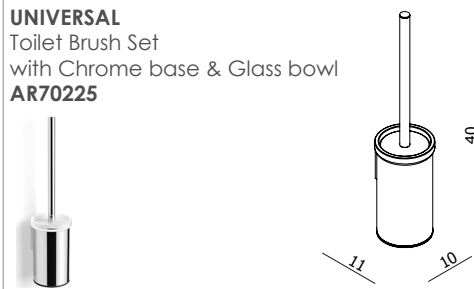

METAL Soap Dish
AR71215

METAL Shower Shelf
AR71251

Optional Metal Soap Tray
AR31060

Suitable for AR33060 and AR33061

UNIVERSAL Glass Shelf with Round & Square brackets
AR20849RS

UNIVERSAL Toilet Brush Set with Chrome base & Glass bowl
AR70225