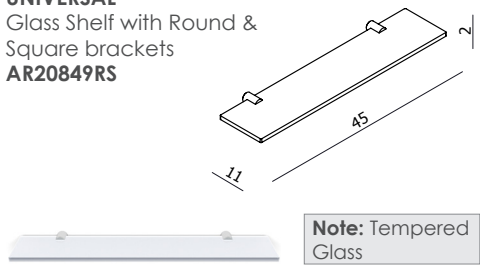

METAL Soap Dish
AR71215

METAL Shower Shelf
AR71251

Optional Metal Soap Tray
AR31060

Suitable for AR33060 and AR33061

UNIVERSAL Glass Shelf with Round & Square brackets
AR20849RS

UNIVERSAL Toilet Brush Set with Chrome base & Glass bowl
AR70225