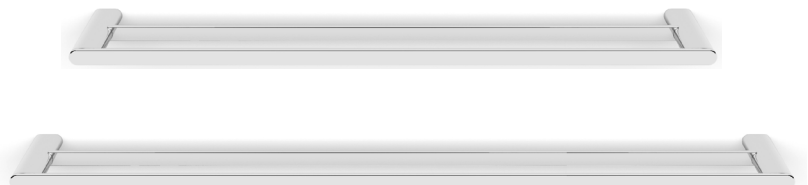

LOFT

Bathroom Collection

Clean straight lines with lozenge shapes make this collection suitable for most bathrooms. The soft edges of this range give it a subtle, yet strong presence

Robe Hook

Toilet Roll Holder

Towel Ring

Single Towel Rails

Double Towel Rails

Bath Towel Rack

LOFT

Bathroom Collection

LOFT Robe Hook
AR33044

LOFT Toilet Roll Holder
AR33043