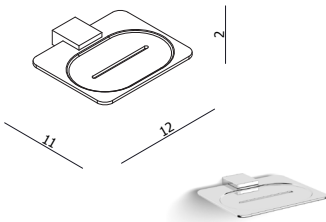

LOFT Towel Ring
AR33038

LOFT Hand Towel Rail
AR33005

LOFT Towel Rail
AR33001

LOFT Towel Rail
AR33014

LOFT Double Towel Rail
AR33002

LOFT Double Towel Rail
AR34003-P

LOFT Bath Towel Rack
AR33007

UNIVERSAL Range (Products to compliment the LOFT range)

METAL Soap Dish
AR71215

METAL Shower Shelf
AR71251

Optional Metal Soap Tray
AR31060

Suitable for AR33060 and AR33061

UNIVERSAL Glass Shelf with Round & Square brackets
AR20849RS

UNIVERSAL Toilet Brush Set with Chrome base & Glass bowl
AR70225