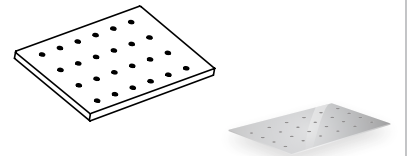

Optional Metal Soap Tray
AR31060