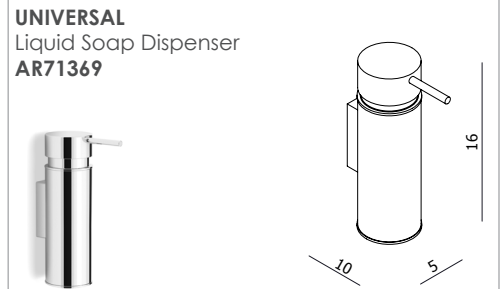

UNIVERSAL Liquid Soap Dispenser
AR71369

Technical Advice Hotline 1800 356 717

email: support@customer-central.com.au

www.argentaust.com.au

Customer Central
Ph: 1300 364 748
Fx: 1300 656 057

Brisbane
Ph: 07 3252 6101
Fx: 1300 656 057

Melbourne
Ph: 03 9250 1600
Fx: 03 9250 1699

Sydney
Ph: 02 8394 5800
Fx: 02 8394 5888

Perth
Ph: 08 9445 0500
Fx: 08 9445 0510