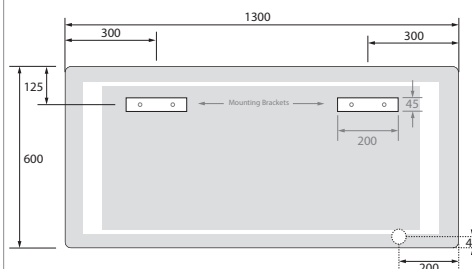

MIRRORS

Collection

(For further details refer to Argent website: visit www.argentaust.com.au)

★ Can be installed Portrait or Landscape

Technical Advice Hotline 1800 356 717

email: support@customer-central.com.au

www.argentaust.com.au

Customer Central
Ph: 1300 364 748
Fx: 1300 656 057

Brisbane
Ph: 07 3252 6101
Fx: 1300 656 057

Melbourne
Ph: 03 9250 1600
Fx: 03 9250 1699

Sydney
Ph: 02 8394 5800
Fx: 02 8394 5888

Perth
Ph: 08 9445 0500
Fx: 08 9445 0510