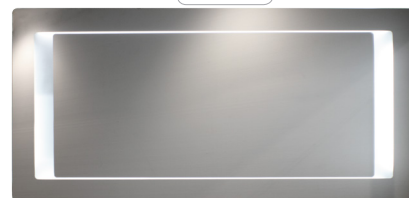

MIRRORS

Collection

With a choice of sizes and styles to suit any bathroom, the Argent Mirror Collection offers high quality and modern designs, including features such as integrated lighting and magnifying vanity mirrors.

Meno Large Mirror
with Frosted Border
800x1300mm ★

Mondrian Large Mirror
with Channeled Border
600x1300mm ★

Universal Magnifying Mirror
Wall-Mounted / Pivoting / Reversible
260mmØ

Mondrian Small Mirror
with Channeled Border
600x900mm ★

Universal LED Magnifying Mirror
Wall-Mounted / Pivoting
220mmØ

Meno Small Mirror
with Frosted Border
600x900mm ★

Rectangular Mirror
with Frosted Border Lights
600x1300mm Landscape ONLY

Rectangular Mirror
with Bevelled Edges
600x800mm ★