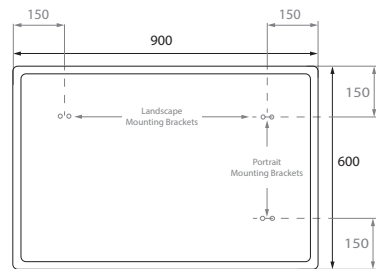

Meno Large Mirror
with Frosted Border
800x1300mm ★

Mondrian Large Mirror
with Channeled Border
600x1300mm ★

Universal Magnifying Mirror
Wall-Mounted / Pivoting / Reversible
260mmØ

Mondrian Small Mirror
with Channeled Border
600x900mm ★

Universal LED Magnifying Mirror
Wall-Mounted / Pivoting
220mmØ

Meno Small Mirror
with Frosted Border
600x900mm ★

Rectangular Mirror
with Frosted Border Lights
600x1300mm Landscape ONLY

Rectangular Mirror
with Bevelled Edges
600x800mm ★

★ Can be installed Portrait or Landscape

MIRRORS

Collection

MENO Large (Frosted Border)
10065 ★

MONDRIAN Large (Channeled Border)
20130 ★

UNIVERSAL MAGNIFYING
AR71485

MONDRIAN Small (Channeled Border)
20090 ★