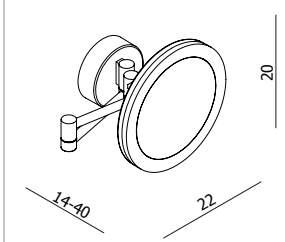

RECTANGULAR (Bevelled Border)
80053 ★

UNIVERSAL LED MAGNIFYING
AR71785