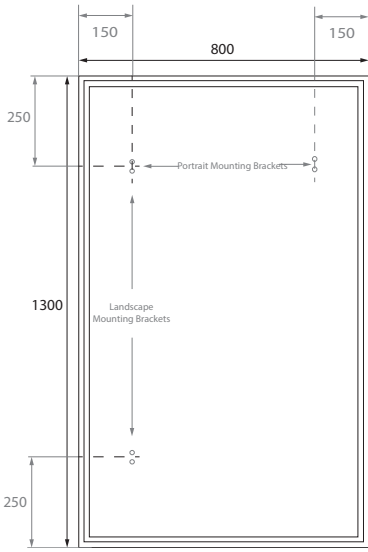

Meno Large Mirror
with Frosted Border
800x1300mm ★

Mondrian Large Mirror
with Channeled Border
600x1300mm ★

Universal Magnifying Mirror
Wall-Mounted / Pivoting / Reversible
260mmØ

Mondrian Small Mirror
with Channeled Border
600x900mm ★

Universal LED Magnifying Mirror
Wall-Mounted / Pivoting
220mmØ

Meno Small Mirror
with Frosted Border
600x900mm ★

Rectangular Mirror
with Frosted Border Lights
600x1300mm Landscape ONLY

Rectangular Mirror
with Bevelled Edges
600x800mm ★

★ Can be installed Portrait or Landscape

MIRRORS

Collection

MENO Large (Frosted Border)
10065 ★

MONDRIAN Large (Channeled Border)
20130 ★

UNIVERSAL MAGNIFYING
AR71485

MONDRIAN Small (Channeled Border)
20090 ★