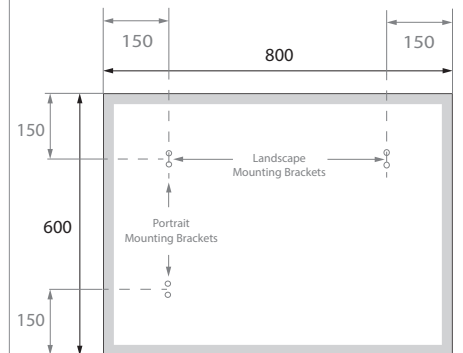

MIRRORS

Collection

(For further details refer to Argent website: visit www.argentaust.com.au)

★ Can be installed Portrait or Landscape

Technical Advice Hotline 1800 356 717

email: support@customer-central.com.au

www.argentaust.com.au

Customer Central
Ph: 1300 364 748
Fx: 1300 656 057

Brisbane
Ph: 07 3252 6101
Fx: 1300 656 057

Melbourne
Ph: 03 9250 1600
Fx: 03 9250 1699

Sydney
Ph: 02 8394 5800
Fx: 02 8394 5888

Perth
Ph: 08 9445 0500
Fx: 08 9445 0510