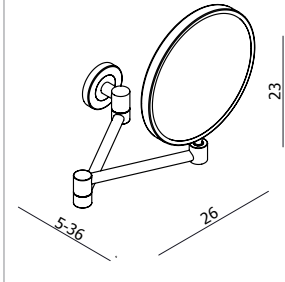

Meno Large Mirror
with Frosted Border
800x1300mm ★

Mondrian Large Mirror
with Channeled Border
600x1300mm ★

Universal Magnifying Mirror
Wall-Mounted / Pivoting / Reversible
260mmØ

Mondrian Small Mirror
with Channeled Border
600x900mm ★

Universal LED Magnifying Mirror
Wall-Mounted / Pivoting
220mmØ

Meno Small Mirror
with Frosted Border
600x900mm ★

Rectangular Mirror
with Frosted Border Lights
600x1300mm Landscape ONLY

Rectangular Mirror
with Bevelled Edges
600x800mm ★

★ Can be installed Portrait or Landscape

MIRRORS

Collection

MENO Large (Frosted Border)
10065 ★

MONDRIAN Large (Channeled Border)
20130 ★

UNIVERSAL MAGNIFYING
AR71485

MONDRIAN Small (Channeled Border)
20090 ★