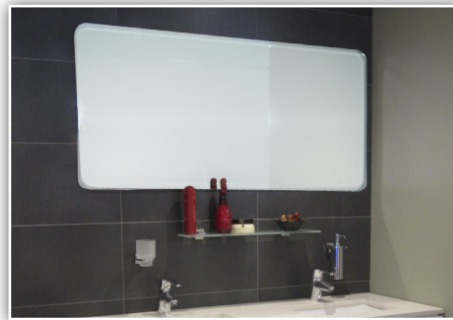

Image shows Mondrian Large Mirror with Channeled Border

Image shows MENO Small Rectangular Mirror with Frosted Border

(For further details refer to Argent website: visit www.argentaust.com.au)

★ Can be installed Portrait or Landscape