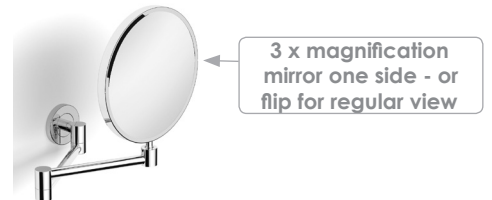

MIRRORS

Collection

With a choice of sizes and styles to suit any bathroom, the Argent Mirror Collection offers high quality and modern designs, including features such as integrated lighting and magnifying vanity mirrors.

Meno Large Mirror
with Frosted Border
800x1300mm ★

Mondrian Large Mirror
with Channeled Border
600x1300mm ★

Universal Magnifying Mirror
Wall-Mounted / Pivoting / Reversible
260mmØ

Mondrian Small Mirror
with Channeled Border
600x900mm ★

Universal LED Magnifying Mirror
Wall-Mounted / Pivoting
220mmØ

Meno Small Mirror
with Frosted Border
600x900mm ★

Rectangular Mirror
with Frosted Border Lights
600x1300mm Landscape ONLY

Rectangular Mirror
with Bevelled Edges
600x800mm ★