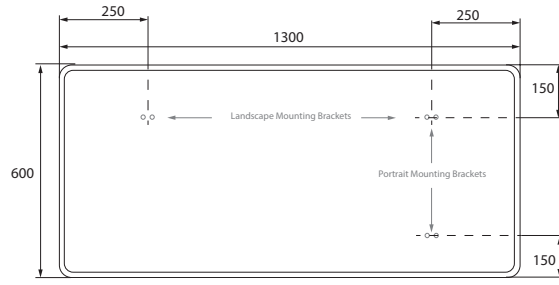

Meno Large Mirror
with Frosted Border
800x1300mm ★

Mondrian Large Mirror
with Channeled Border
600x1300mm ★

Universal Magnifying Mirror
Wall-Mounted / Pivoting / Reversible
260mmØ

Mondrian Small Mirror
with Channeled Border
600x900mm ★

Universal LED Magnifying Mirror
Wall-Mounted / Pivoting
220mmØ

Meno Small Mirror
with Frosted Border
600x900mm ★

Rectangular Mirror
with Frosted Border Lights
600x1300mm Landscape ONLY

Rectangular Mirror
with Bevelled Edges
600x800mm ★

★ Can be installed Portrait or Landscape

MIRRORS

Collection

MENO Large (Frosted Border)
10065 ★

MONDRIAN Large (Channeled Border)
20130 ★

UNIVERSAL MAGNIFYING
AR71485

MONDRIAN Small (Channeled Border)
20090 ★