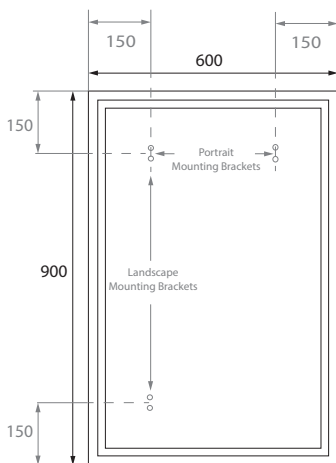

MENO Small (Frosted Border)
10064 ★