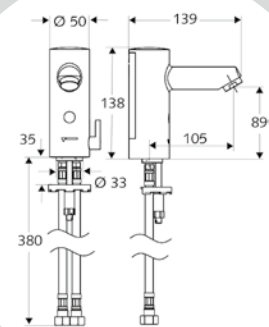

012680699 - Battery
012900699 - Mains

Easy Exchangeable Battery

SCHELL