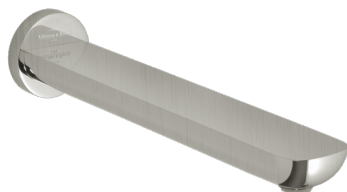

O.Novo Bath Spout

- TVT10450061B   ● TVT104590B
- TVT104595B   ● TVT104580B
- TVT104585B

ColourChoice Bodies

Villeroy & Boch Group

Customer Central
Ph: 1300 364 748
Fx: 1300 656 057

Melbourne
Ph: 03 9250 1600
Fx: 03 9250 1699

Sydney
Ph: 02 8394 5800
Fx: 02 8394 5888

Brisbane
Ph: 07 3252 6101
Fx: 1300 656 057

Perth
Ph: 08 9445 0500
Fx: 08 9445 0510

Argent Australia Pty Ltd
Technical Advice Hotline 1800 356 717
Email: support@customer-central.com.au

www.argentaust.com.au