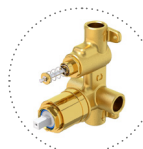

### O.Novo Bath Spout

- TVT10450061B    ● TVT104590B
- TVT104595B    ● TVT104580B
- TVT104585B

### ColourChoice Bodies

TVS0033161  
Shower Mixer Body

TVW0035161  
35mm Wall Mounted  
Basin Mixer Body

TVT0055161  
Diverter Mixer Body

Villeroy & Boch Group

**Customer Central**  
Ph: 1300 364 748  
Fx: 1300 656 057