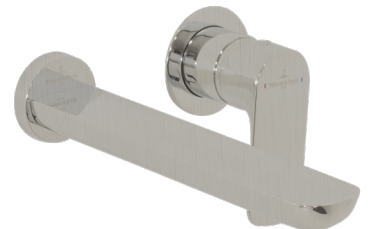

## Strikingly Restrained

Contemporary design combines with a minimalist profile. Villeroy & Boch's O.Novo range speaks a subtle, eye catching and yet unobtrusive language

- Chrome
- Matte Black
- Brushed Gold
- Gun Metal
- Brushed Nickel

### O.Novo Mixer

WELS 5 Star / 5Lpm

- TVW10410350061
- TVW1043590
- TVW1043595
- TVW1043580
- TVW1043585

### O.Novo Vessel Basin Mixer

WELS 5 Star / 5Lpm

- TVW10410650061
- TVW1046590
- TVW1046595
- TVW1046580
- TVW1046585

### O.Novo Wall Mounted Basin Mixer

WELS 5 Star / 5Lpm

- TVW104461B
- TVW10490XB
- TVW10495XB
- TVW10480XB
- TVW10485XB

● Chrome

● Matte Black

● Brushed Gold

● Gun Metal

● Brushed Nickel