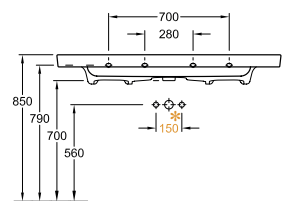

* This water supply specification may not be suitable when used with Centra furniture, for detailed specifications go to <http://www.argentaust.com.au/argent/bathroom-furniture/centra>

For recommended overflow waste to suit Subway basins refer code 94240