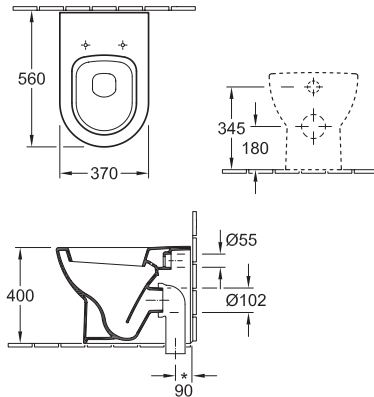

Supplied Standard with: **Soft Closing** Villeroy & Boch

Also available with: **Ceramic Plus** Villeroy & Boch

6607
S-Trap and P-Trap available
Approved for use with WELS 3 or 4 Star flushing systems - Ask about GROHE In-Wall Cisterns

*S-Trap wall-face pans supplied standard with vario bend to suit 90mm set out