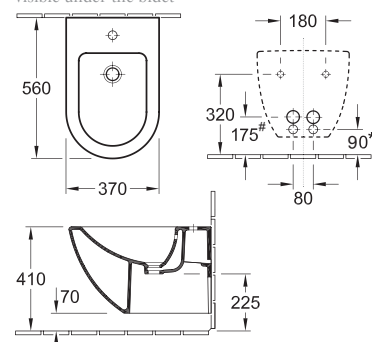

WELS 4 Star / 4.5/3L

*Recommended s-trap waste set-out 140mm (adjustment range 110-200mm)
*Rear water entry point requires 1/2" male BP wall elbow

Supplied Standard with: **Soft Closing** Villeroy & Boch

Also available with: **Ceramic Plus** Villeroy & Boch

SUBWAY WALL-HUNG BIDET

740010
Ask about optional Argent Mounting Frame, Code 9954
Available 1 tap-hole only
*Hot/Cold Water Entry points need to be 40mm left & right of centre & 90mm from finished floor
#Waste Outlet point needs to be 40mm left OR right of centre & 175mm from finished floor - Part of the trap will be visible under the bidet