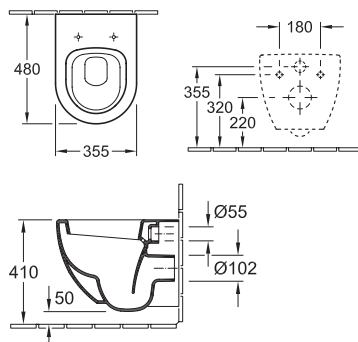

Supplied Standard with: **Soft Closing** Villeroy & Boch

Also available with: **Ceramic Plus** Villeroy & Boch

660410
Approved for use with WELS 3 Star flushing systems - Ask about GROHE In-Wall Cisterns & Frames