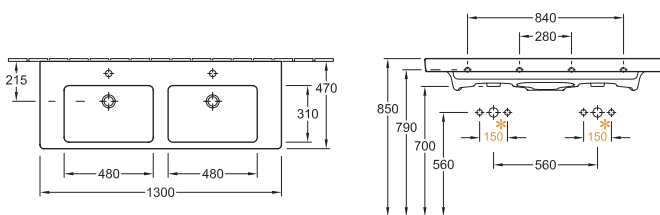

* This water supply specification may not be suitable when used with Centra furniture, for detailed specifications go to <http://www.argentaust.com.au/argent/bathroom-furniture/centra>

For recommended overflow waste to suit Subway basins refer code 94240