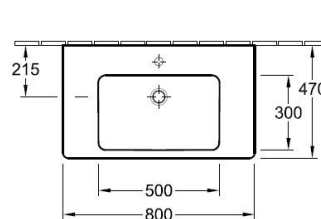

SUBWAY SINGLE VANITY BASIN

7175A001CB 1000x470mm
 7175A001TB 1000x470mm with Trap Cover
 7175A001PB 1000x470mm with Pedestal Cover
 Available 1 tap-hole only

SUBWAY SINGLE VANITY BASIN

71758001CB 800x470mm
 71758001TB 800x470mm with Trap Cover
 71758001PB 800x470mm with Pedestal Cover
 Available 1 tap-hole only