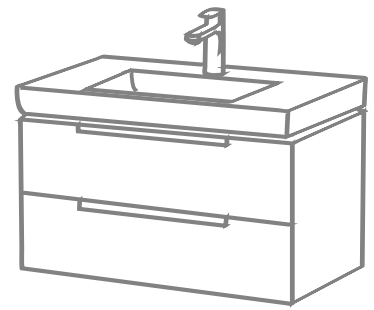

SUBWAY 2.0

Stylistically Confident Design

SUBWAY

Harmony of Forms

Subway is the perfect choice for your bathroom. Minimalist in design, yet offering a timeless look with its' softened straight-lines, the Subway collection of bathroom ceramics will fulfill all the creative and functional requirements expected of a modern bathroom.

The Subway back-to-wall toilet features a high quality German flushing mechanism and quiet fill valve. The concealed rear water entry point means all plumbing connections are concealed from sight, giving your bathroom a clean, uncluttered look. The suite is easy to install and offers installation flexibility, as the waste bend is able to be modified to suit a variety of s-trap set-outs or fitted as a p-trap, making it ideal for renovation work.

The clean straight-lined form of Subway basins offers a balance of form and function, giving you the functionality of a tap shelf, spacious bowl, gentle lines and wide surrounding rim. With a choice of installation options including; wall-mounted, vanity style or corner-mount, there is a Subway basin to suit every modern bathroom design. This collection will allow you to individualise your bathroom by offering the flexibility of one or three tapholes to suit your choice of tapware. Some models are also available with optional integrated liquid soap dispenser. The fully glazed underside of the wall basins makes them not only hygienic and easy to clean, but also allows them to be easily coupled with bathroom furniture.