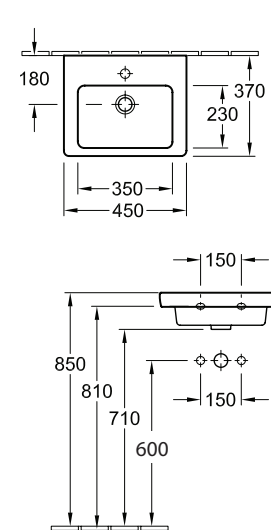

SUBWAY ROUND WASH BASIN 600MM

71146001 600x490mm

Available 1 or 3 tap-hole

Also available with Pedestal or Trap Cover

SUBWAY ASYMMETRIC ROUND WASH BASIN

41166L01CB 630x355mm Bowl on left

41166R01CB 630x355mm Bowl on right

Available 1 tap-hole only

CORNER WASH BASIN

53743101CB 415x415mm

Available 1 tap-hole only

SUBWAY

Square Basins

SUBWAY WASH BASIN

71136501CB 650x470mm
 71136001CB 600x470mm
 71135501CB 550x440mm
 73155001CB 500x400mm
 Available 1 tap-hole only.

SUBWAY HAND WASH BASIN

73154501CB 450x370mm
 Available 1 tap-hole only.

SUBWAY ASYMMETRIC SQUARE WASH BASIN

41156L01CB 630x355mm Bowl on left
 41156R01CB 630x355mm Bowl on right
 Available 1 tap-hole only