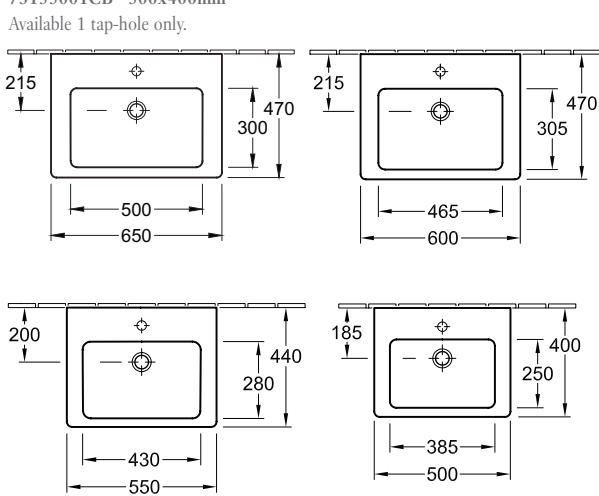

Available 1 tap-hole only

CORNER WASH BASIN

53743101CB 415x415mm

Available 1 tap-hole only

SUBWAY

Square Basins

SUBWAY WASH BASIN

71136501CB 650x470mm
 71136001CB 600x470mm
 71135501CB 550x440mm
 73155001CB 500x400mm
 Available 1 tap-hole only.

SUBWAY HAND WASH BASIN

73154501CB 450x370mm
 Available 1 tap-hole only.

SUBWAY ASYMMETRIC SQUARE WASH BASIN

41156L01CB 630x355mm Bowl on left
 41156R01CB 630x355mm Bowl on right
 Available 1 tap-hole only