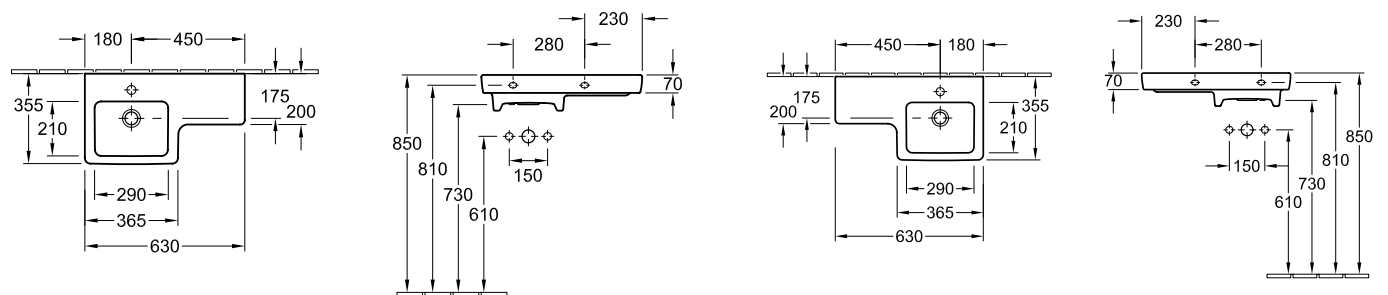

41156L01CB 630x355mm Bowl on left
41156R01CB 630x355mm Bowl on right
Available 1 tap-hole only