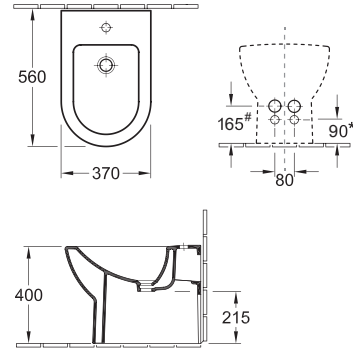

Also available with: **Ceramic Plus** Villeroy & Boch

741000
Suitable for P-Trap installation only
Available 1 or 3 tap-hole
*Hot/Cold Water Entry points need to be 40mm left & right of centre & 90mm from finished floor
#Waste Outlet point needs to be 40mm left OR right of centre & 165mm from finished floor - Suitable for P-Trap Installation ONLY