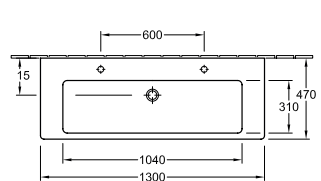

* This water supply specification may not be suitable when used with Centra furniture, for detailed specifications go to <http://www.argentaust.com.au/argent/bathroom-furniture/centra>

For recommended overflow waste to suit Subway basins refer code 94240