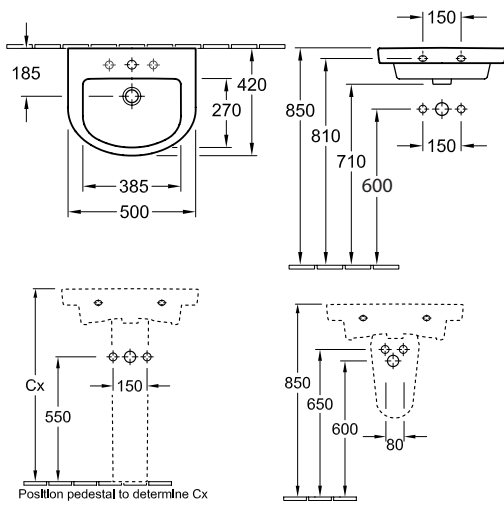

SUBWAY VANITY BASIN

7176D201CB 1300x470mm
 7176D201TB 1300x470mm with Trap Cover
 Available 2 x 1 tap-hole only
 (positioned left and right of centre as shown)

* This water supply specification may not be suitable when used with Centra furniture, for detailed specifications go to <http://www.argentaust.com.au/argent/bathroom-furniture/centra>

For recommended overflow waste to suit Subway basins refer code 94240

SUBWAY

Round Basins, Corner Basin

SUBWAY ROUND WASH BASIN 500MM

73165001 500x420mm

Available 1 or 3 tap-hole

Also available with Pedestal or Trap Cover

SUBWAY ROUND WASH BASIN 600MM

71146001 600x490mm

Available 1 or 3 tap-hole

Also available with Pedestal or Trap Cover

SUBWAY ASYMMETRIC ROUND WASH BASIN

41166L01CB 630x355mm Bowl on left

41166R01CB 630x355mm Bowl on right

Available 1 tap-hole only

CORNER WASH BASIN

53743101CB 415x415mm

Available 1 tap-hole only

SUBWAY

Square Basins

SUBWAY WASH BASIN

71136501CB 650x470mm
 71136001CB 600x470mm
 71135501CB 550x440mm
 73155001CB 500x400mm
 Available 1 tap-hole only.