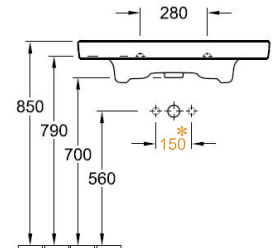

SUBWAY SINGLE VANITY BASIN

7175A001CB 1000x470mm
 7175A001TB 1000x470mm with Trap Cover
 7175A001PB 1000x470mm with Pedestal Cover
 Available 1 tap-hole only

SUBWAY SINGLE VANITY BASIN

71758001CB 800x470mm
 71758001TB 800x470mm with Trap Cover
 71758001PB 800x470mm with Pedestal Cover
 Available 1 tap-hole only