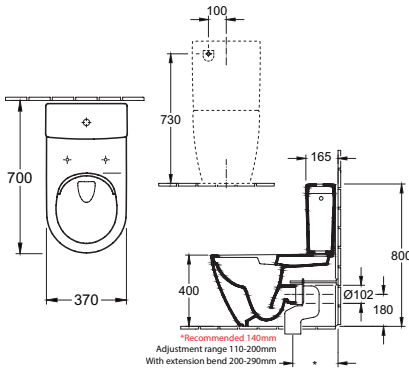

WELS 4 Star / 4.5/3L

*Recommended s-trap waste set-out 140mm (adjustment range 110-200mm)
*Rear water entry point requires 1/2" male BP wall elbow

Supplied Standard with: **Soft Closing** Villeroy & Boch