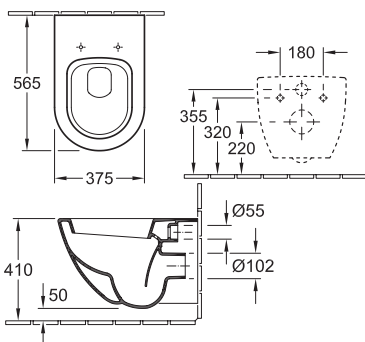

Supplied Standard with: **Soft Closing** Villeroy & Boch

Also available with: **Ceramic Plus** Villeroy & Boch

660010
Approved for use with WELS 3 or 4 Star flushing systems - Ask about GROHE In-Wall Cisterns & Frames