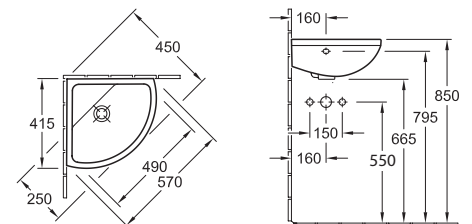

SUBWAY ROUND WASH BASIN 600MM

71146001 600x490mm

Available 1 or 3 tap-hole

Also available with Pedestal or Trap Cover

SUBWAY ASYMMETRIC ROUND WASH BASIN

41166L01CB 630x355mm Bowl on left

41166R01CB 630x355mm Bowl on right

Available 1 tap-hole only

CORNER WASH BASIN

53743101CB 415x415mm

Available 1 tap-hole only

SUBWAY

Square Basins

SUBWAY WASH BASIN

71136501CB 650x470mm
 71136001CB 600x470mm
 71135501CB 550x440mm
 73155001CB 500x400mm
 Available 1 tap-hole only.