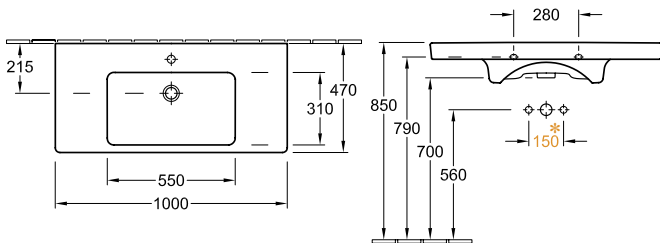

SUBWAY SINGLE VANITY BASIN

7175A001CB 1000x470mm
 7175A001TB 1000x470mm with Trap Cover
 7175A001PB 1000x470mm with Pedestal Cover
 Available 1 tap-hole only

SUBWAY SINGLE VANITY BASIN

71758001CB 800x470mm
 71758001TB 800x470mm with Trap Cover
 71758001PB 800x470mm with Pedestal Cover
 Available 1 tap-hole only