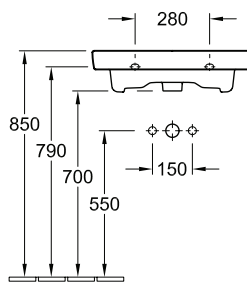

Available 1 tap-hole only

CORNER WASH BASIN

53743101CB 415x415mm

Available 1 tap-hole only

SUBWAY

Square Basins

SUBWAY WASH BASIN

71136501CB 650x470mm
 71136001CB 600x470mm
 71135501CB 550x440mm
 73155001CB 500x400mm
 Available 1 tap-hole only.

SUBWAY HAND WASH BASIN

73154501CB 450x370mm
 Available 1 tap-hole only.

SUBWAY ASYMMETRIC SQUARE WASH BASIN

41156L01CB 630x355mm Bowl on left
 41156R01CB 630x355mm Bowl on right
 Available 1 tap-hole only