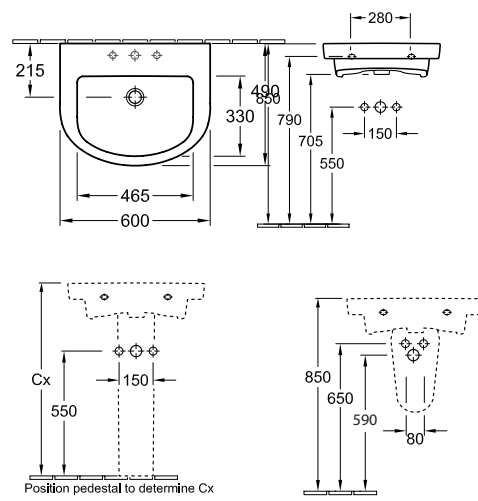

For recommended overflow waste to suit Subway basins refer code 94240

SUBWAY

Round Basins, Corner Basin

SUBWAY ROUND WASH BASIN 500MM

73165001 500x420mm

Available 1 or 3 tap-hole

Also available with Pedestal or Trap Cover

SUBWAY ROUND WASH BASIN 600MM

71146001 600x490mm

Available 1 or 3 tap-hole

Also available with Pedestal or Trap Cover

SUBWAY ASYMMETRIC ROUND WASH BASIN

41166L01CB 630x355mm Bowl on left

41166R01CB 630x355mm Bowl on right

Available 1 tap-hole only

CORNER WASH BASIN

53743101CB 415x415mm

Available 1 tap-hole only

SUBWAY

Square Basins

SUBWAY WASH BASIN

71136501CB 650x470mm
 71136001CB 600x470mm
 71135501CB 550x440mm
 73155001CB 500x400mm
 Available 1 tap-hole only.