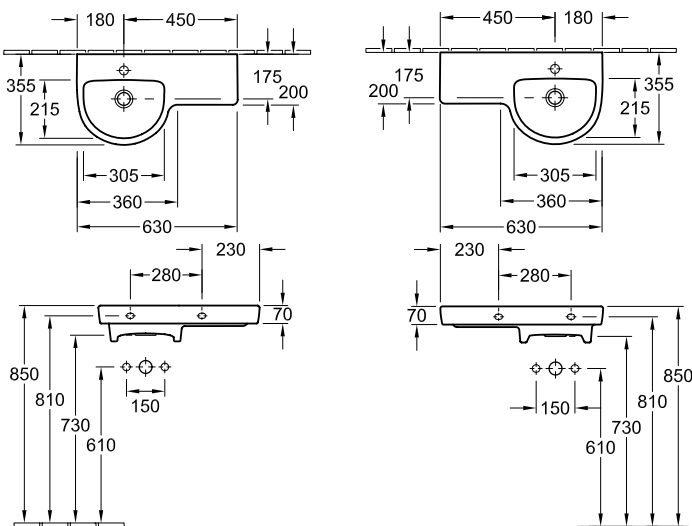

SUBWAY ROUND WASH BASIN 600MM

71146001 600x490mm

Available 1 or 3 tap-hole

Also available with Pedestal or Trap Cover

SUBWAY ASYMMETRIC ROUND WASH BASIN

41166L01CB 630x355mm Bowl on left

41166R01CB 630x355mm Bowl on right

Available 1 tap-hole only

CORNER WASH BASIN

53743101CB 415x415mm

Available 1 tap-hole only

SUBWAY

Square Basins

SUBWAY WASH BASIN

71136501CB 650x470mm
 71136001CB 600x470mm
 71135501CB 550x440mm
 73155001CB 500x400mm
 Available 1 tap-hole only.