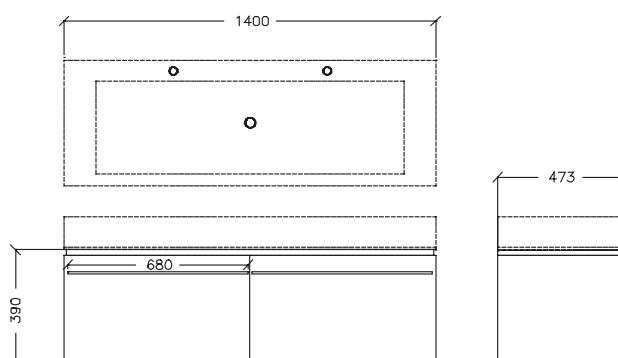

TR10SW0801 Trend 800mm Wall Hung Vanity with Internal Drawer

Note: Suits Bette Bowl Basins A014HLL1 & A018HLW1 BASIN NOT INCLUDED

TR10SW1401 Trend 1400mm Double Drawer Wall Hung Vanity

Note: Suits Bette Bowl Basins AO26HLW2 & AO24HLW2 BASIN NOT INCLUDED

TR20SW0801 Trend 800mm Wall Hung Vanity with Internal Drawer

Note: Suits Bette Aqua Basins A048HLW1 & A054HLW1 BASIN NOT INCLUDED

TR20SW1401 Trend 1400mm Double Drawer Wall Hung Vanity

Note: Suits Bette Aqua Basins AO46HLW2 & AO52HLW2 BASIN NOT INCLUDED