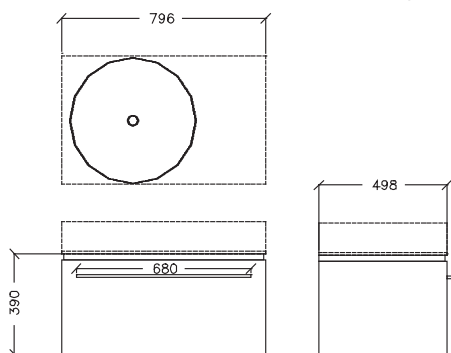

TR10SW0801 Trend 800mm Wall Hung Vanity with Internal Drawer

Note: Suits Bette Bowl Basins A014HLL1 & A018HLW1 BASIN NOT INCLUDED

TR10SW1401 Trend 1400mm Double Drawer Wall Hung Vanity

Note: Suits Bette Bowl Basins AO26HLW2 & AO24HLW2 BASIN NOT INCLUDED

TR20SW0801 Trend 800mm Wall Hung Vanity with Internal Drawer

Note: Suits Bette Aqua Basins A048HLW1 & A054HLW1 BASIN NOT INCLUDED

TR20SW1401 Trend 1400mm Double Drawer Wall Hung Vanity

Note: Suits Bette Aqua Basins AO46HLW2 & AO52HLW2 BASIN NOT INCLUDED