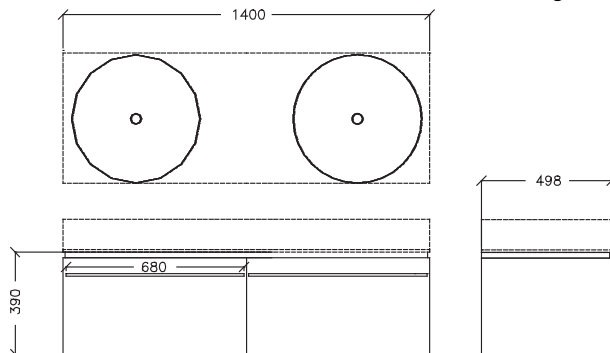

TR10SW0801 Trend 800mm Wall Hung Vanity with Internal Drawer

Note: Suits Bette Bowl Basins A014HLL1 & A018HLW1 BASIN NOT INCLUDED

TR10SW1401 Trend 1400mm Double Drawer Wall Hung Vanity

Note: Suits Bette Bowl Basins AO26HLW2 & AO24HLW2 BASIN NOT INCLUDED

TR20SW0801 Trend 800mm Wall Hung Vanity with Internal Drawer

Note: Suits Bette Aqua Basins A048HLW1 & A054HLW1 BASIN NOT INCLUDED

TR20SW1401 Trend 1400mm Double Drawer Wall Hung Vanity

Note: Suits Bette Aqua Basins AO46HLW2 & AO52HLW2 BASIN NOT INCLUDED