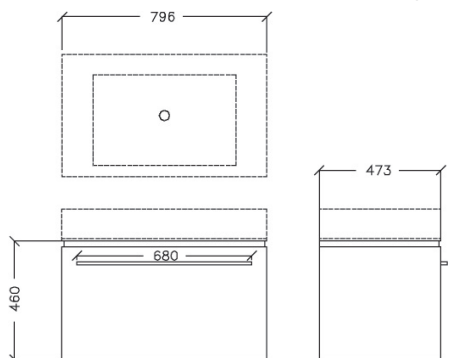

TR10SW0801 Trend 800mm Wall Hung Vanity with Internal Drawer

Note: Suits Bette Bowl Basins A014HLL1 & A018HLW1 BASIN NOT INCLUDED

TR10SW1401 Trend 1400mm Double Drawer Wall Hung Vanity

Note: Suits Bette Bowl Basins AO26HLW2 & AO24HLW2 BASIN NOT INCLUDED

TR20SW0801 Trend 800mm Wall Hung Vanity with Internal Drawer

Note: Suits Bette Aqua Basins A048HLW1 & A054HLW1 BASIN NOT INCLUDED

TR20SW1401 Trend 1400mm Double Drawer Wall Hung Vanity

Note: Suits Bette Aqua Basins AO46HLW2 & AO52HLW2 BASIN NOT INCLUDED