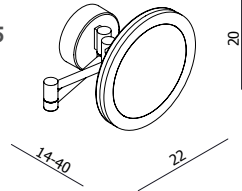

**UNIVERSAL Shower Rail Basket**  
**AR76160**

NOTE: suits 17 - 22mm rail

**UNIVERSAL Corner Baskets**  
Black & White / Chrome  
**AR 72155-BLK**  
**AR 72155-WH**

**UNIVERSAL Corner Footrests**  
Black & White / Chrome  
**AR 71155-BLK**  
**AR 71155-WH**

**UNIVERSAL Magnifying Mirror**  
Wall-Mounted /  
Pivoting /  
Reversible  
**AR71485**

NOTE: 3 x magnification mirror  
one side - or flip for regular view

**UNIVERSAL LED Magnifying Mirror**  
Wall-Mounted /  
Pivoting  
**AR71785**