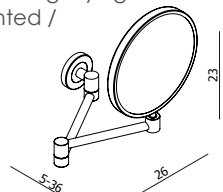

**UNIVERSAL Shower Rail Basket**  
**AR76160**

NOTE: suits 17 - 22mm rail

**UNIVERSAL Corner Baskets**  
Black & White / Chrome  
**AR 72155-BLK**  
**AR 72155-WH**

**UNIVERSAL Corner Footrests**  
Black & White / Chrome  
**AR 71155-BLK**  
**AR 71155-WH**

**UNIVERSAL Magnifying Mirror**  
Wall-Mounted /  
Pivoting /  
Reversible  
**AR71485**

NOTE: 3 x magnification mirror  
one side - or flip for regular view

**UNIVERSAL LED Magnifying Mirror**  
Wall-Mounted /  
Pivoting  
**AR71785**