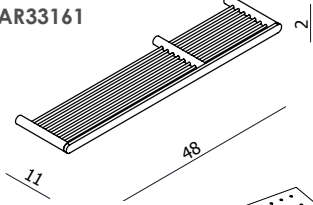

## Bathroom Collection

**UNIVERSAL Soap Dish Rack**  
**AR33060**

Optional Metal Soap  
Tray **AR31060**

**UNIVERSAL Shower Shelf Rack**  
**AR33161**

Optional Metal Soap  
Tray **AR31060**

**UNIVERSAL Small Triangular Soap Basket**  
**AR71460**