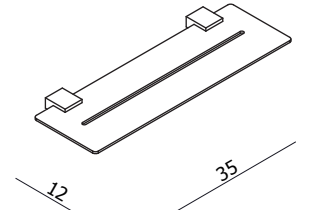

METAL Shower Shelf
AR71251