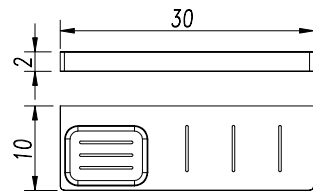

UNIVERSAL Cast Metal Soap Shower Shelf
AR68210