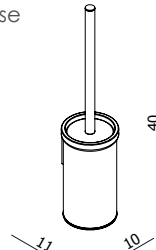

**UNIVERSAL Liquid Soap Dispenser**  
**AR 71369**

**UNIVERSAL Glass Shelf with Round & Square Brackets**  
**AR20849RS**

NOTE: Tempered Glass

**UNIVERSAL Toilet Brush Set with Chrome base & Glass bowl**  
**AR70225**

**UNIVERSAL Shower Rail Basket**  
**AR76160**

NOTE: suits 17 - 22mm rail

**UNIVERSAL Corner Baskets**  
Black & White / Chrome  
**AR 72155-BLK**  
**AR 72155-WH**

**UNIVERSAL Corner Footrests**  
Black & White / Chrome  
**AR 71155-BLK**  
**AR 71155-WH**