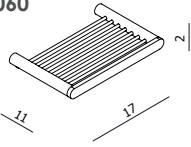

UNIVERSAL

Bathroom Collection

UNIVERSAL Soap Dish Rack
AR33060