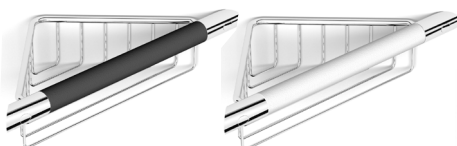

Soap Dish Rack

Shower Shelf Rack

Small Triangular Soap Basket

Small Rectangular Soap Basket

Cast Metal Soap Dish

Cast Metal Shower Shelf

Large Triangular Soap Basket

Large Rectangular Soap Basket

Metal Soap Dish

Metal Shower Shelf

Metal Corner Shower Basket

Metal Shower Basket

Liquid Soap Dispenser

Glass Shelf with Round & Square Brackets

Toilet Brush Set with Chrome Base & Glass Bowl

Shower Rail Basket

Corner Baskets  
Black or White / Chrome

Corner Footrests  
Black or White / Chrome

Magnifying Mirror  
Wall-Mounted / Pivoting / Reversible

3 x magnification mirror one side - or flip for regular view

LED Magnifying Mirror  
Wall-Mounted / Pivoting