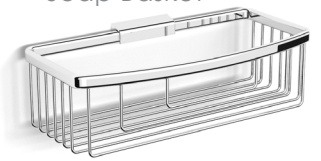

Soap Dish Rack

Shower Shelf Rack

Small Triangular Soap Basket

Small Rectangular Soap Basket

Cast Metal Soap Dish

Cast Metal Shower Shelf

Large Triangular Soap Basket

Large Rectangular Soap Basket

Metal Soap Dish

Metal Shower Shelf

Metal Corner Shower Basket

Metal Shower Basket

Liquid Soap Dispenser

Glass Shelf with Round & Square Brackets

Toilet Brush Set with Chrome Base & Glass Bowl

Shower Rail Basket

Corner Baskets  
Black or White / Chrome

Corner Footrests  
Black or White / Chrome

Magnifying Mirror  
Wall-Mounted / Pivoting / Reversible

3 x magnification mirror one side - or flip for regular view

LED Magnifying Mirror  
Wall-Mounted / Pivoting