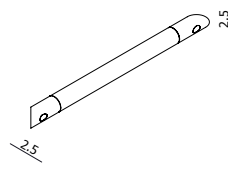

**UNIVERSAL Shower Rail Basket**  
**AR76160**

NOTE: suits 17 - 22mm rail

**UNIVERSAL Corner Baskets**  
Black & White / Chrome  
**AR 72155-BLK**  
**AR 72155-WH**

**UNIVERSAL Corner Footrests**  
Black & White / Chrome  
**AR 71155-BLK**  
**AR 71155-WH**

**UNIVERSAL Magnifying Mirror**  
Wall-Mounted /  
Pivoting /  
Reversible  
**AR71485**

NOTE: 3 x magnification mirror  
one side - or flip for regular view

**UNIVERSAL LED Magnifying Mirror**  
Wall-Mounted /  
Pivoting  
**AR71785**