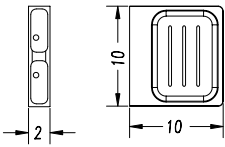

UNIVERSAL Cast Metal Soap Dish
AR68207