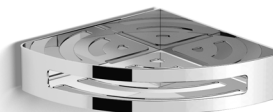

Soap Dish Rack

Shower Shelf Rack

Small Triangular Soap Basket

Small Rectangular Soap Basket

Cast Metal Soap Dish

Cast Metal Shower Shelf

Large Triangular Soap Basket

Large Rectangular Soap Basket

Metal Soap Dish

Metal Shower Shelf

Metal Corner Shower Basket

Metal Shower Basket

Liquid Soap Dispenser

Glass Shelf with Round & Square Brackets

Toilet Brush Set with Chrome Base & Glass Bowl

Shower Rail Basket

Corner Baskets  
Black or White / Chrome

Corner Footrests  
Black or White / Chrome

Magnifying Mirror  
Wall-Mounted / Pivoting / Reversible

3 x magnification mirror one side - or flip for regular view

LED Magnifying Mirror  
Wall-Mounted / Pivoting