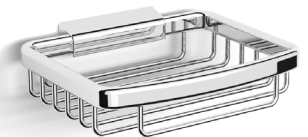

Soap Dish Rack

Shower Shelf Rack

Small Triangular Soap Basket

Small Rectangular Soap Basket

Cast Metal Soap Dish

Cast Metal Shower Shelf

Large Triangular Soap Basket

Large Rectangular Soap Basket

Metal Soap Dish

Metal Shower Shelf

Metal Corner Shower Basket

Metal Shower Basket

Liquid Soap Dispenser

Glass Shelf with Round & Square Brackets

Toilet Brush Set with Chrome Base & Glass Bowl

Shower Rail Basket

Corner Baskets  
Black or White / Chrome

Corner Footrests  
Black or White / Chrome

Magnifying Mirror  
Wall-Mounted / Pivoting / Reversible

3 x magnification mirror one side - or flip for regular view

LED Magnifying Mirror  
Wall-Mounted / Pivoting