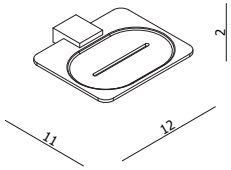

METAL Soap Dish
AR71215