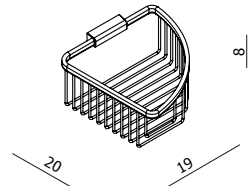

**UNIVERSAL Small Rectangular Soap Basket**  
**AR71160**

**UNIVERSAL Cast Metal Soap Dish**  
**AR68207**

**UNIVERSAL Cast Metal Soap Shower Shelf**  
**AR68210**

**UNIVERSAL Large Triangular Soap Basket**  
**AR71660**