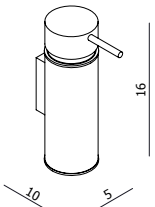

UNIVERSAL Liquid Soap Dispenser
AR 71369