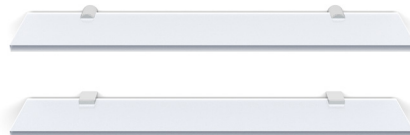

Soap Dish Rack

Shower Shelf Rack

Small Triangular Soap Basket

Small Rectangular Soap Basket

Cast Metal Soap Dish

Cast Metal Shower Shelf

Large Triangular Soap Basket

Large Rectangular Soap Basket

Metal Soap Dish

Metal Shower Shelf

Metal Corner Shower Basket

Metal Shower Basket

Liquid Soap Dispenser

Glass Shelf with Round & Square Brackets

Toilet Brush Set with Chrome Base & Glass Bowl

Shower Rail Basket

Corner Baskets  
Black or White / Chrome

Corner Footrests  
Black or White / Chrome

Magnifying Mirror  
Wall-Mounted / Pivoting / Reversible

3 x magnification mirror one side - or flip for regular view

LED Magnifying Mirror  
Wall-Mounted / Pivoting