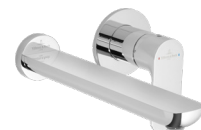

O.NOVO
Strikingly restrained

O.NOVO

BASIN MIXERS

TVW10410350061

Basin mixer

TVW10410650061

Vessel Basin Mixer

with optional wall plate V0128

TVT10450061B

Bath Spout

ARCHITECTURA PIN

Pure Aesthetics

Elegantly curved with classic simplicity, the sophisticated look of the Architectura Pin collection from Villeroy & Boch creates a special ambience in your bathroom.