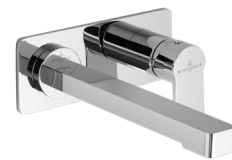

TVT10450061B

Bath Spout

ARCHITECTURA PIN

Pure Aesthetics

Elegantly curved with classic simplicity, the sophisticated look of the Architectura Pin collection from Villeroy & Boch creates a special ambience in your bathroom.

ARCHITECTURA
The definition of design

ARCHITECTURA

BASIN MIXERS

TVW10310350061

Basin mixer

TVW10310650061

Vessel Basin Mixer

TVW10350XB +
TVW00136XB