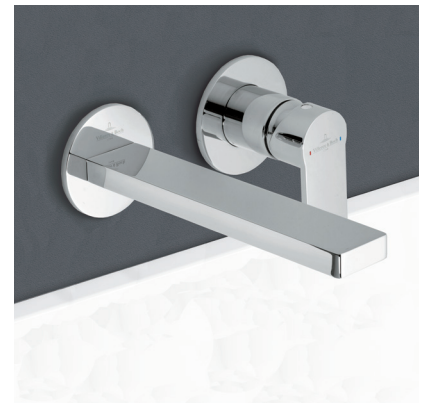

PURA

BASIN MIXERS

TVW12010350061

Basin mixer

TVW12010650061

Vessel basin mixer

TVW12012XB +
TVW00136XB

Wall mounted basin mixer

SHOWER MIXERS

TVS12020XB + TVS00036150061

Shower mixer

TVT12030XB + TVT00056150061

Diverter mixer

BATH SPOUT

TVT10551061B

Bath Spout