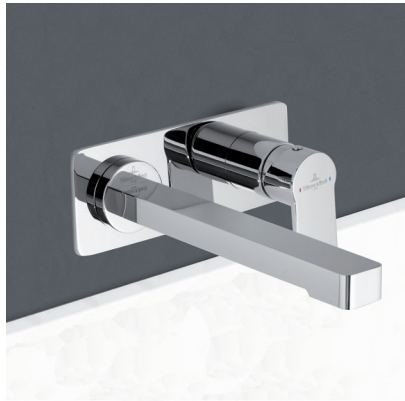

Unpretentious forms and unmistakable details combine to make Architectura a veritable design statement. The fascinating straight lined contours are perfect for adding a personal touch to your home.

ARCHITECTURA
The definition of design

ARCHITECTURA

BASIN MIXERS

TVW10310350061

Basin mixer

TVW10310650061

Vessel Basin Mixer

TVW10350XB +
TVW00136XB

Wall mounted basin mixer

SHOWER MIXERS

TVS10320XB + TVS00036150061

Shower mixer

TVT10330XB + TVT00056150061

Diverter mixer

BATH SPOUT

TVT10350061B

Bath Spout