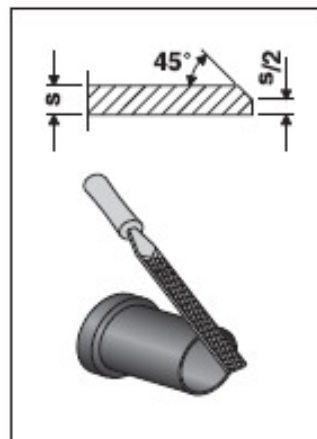

# WALL HUNG PAN INSTALLATION

INSTALLATION DETAIL FOR PAN FIXING WILL VARY BETWEEN MODELS, EXPOSED, CONCEALED & SUPRA FIX I.E. SUPRA FIXING DETAIL BELOW