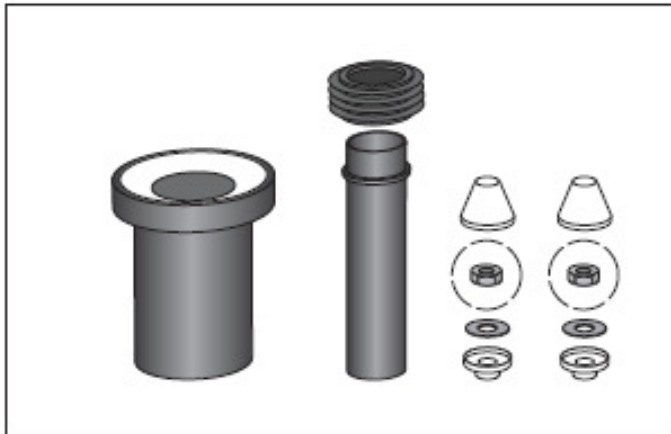

# WALL HUNG PAN INSTALLATION

INSTALLATION DETAIL FOR PAN FIXING WILL VARY BETWEEN MODELS, EXPOSED, CONCEALED & SUPRA FIX I.E. SUPRA FIXING DETAIL BELOW