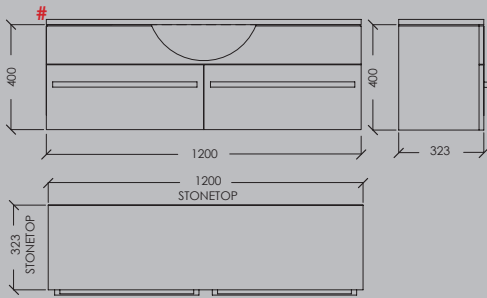

PICTURED WITH:
ARGENT ZEN
UNDER COUNTER BASIN

SELECTION TABLE

Basin Description	Dimensions	Model Number	Zeta	Zeta	Zeta	
			900 - Wall	1200 - Wall	900 - Floor	
Argent Basins	Argent Zen Semi-Recessed Basin (1 Tap Hole)	[OD 550x425mm]	FC11TUL01	✓	✓	✓
	Argent Zen Semi-Recessed Basin (3 Tap Hole)	[OD 550x425mm]	FC11TUL07	✓	✓	✓
	Argent Zen Under Counter Basin (Depth 90mm)	[ID 540x350mm]	FC06TAL00	✓	✓	✓

SEMI-RECESSED

ZETA 900mm Wall Hung Cabinet Dimensions:

UNDER COUNTER

SEMI-RECESSED

ZETA 1200mm Wall Hung Cabinet Dimensions:

UNDER COUNTER

SEMI-RECESSED

ZETA 1200mm Wall Hung Cabinet Dimensions:

UNDER COUNTER

STONE TOP
20mm to be added for
stonetop thickness.

CABINET DIMENSIONS

Argent Central
Ph: 1300 364 748
Fax: 1300 656 057

Brisbane
Ph: 07 3252 6101
Fax: 1300 656 057

Melbourne
Ph: 03 9250 1600
Fax: 03 9250 1699