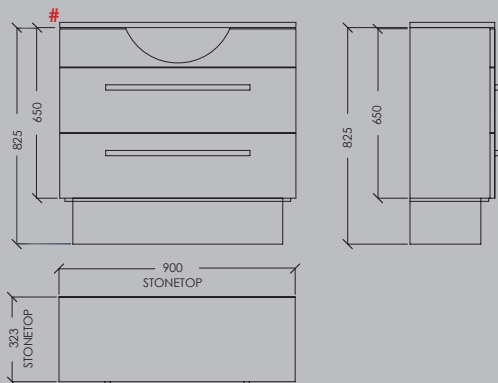

PICTURED WITH:
ARGENT ZEN
UNDER COUNTER BASIN

SELECTION TABLE

Basin Description	Dimensions	Model Number	Zeta	Zeta	Zeta	
			900 - Wall	1200 - Wall	900 - Floor	
Argent Basins	Argent Zen Semi-Recessed Basin (1 Tap Hole)	[OD 550x425mm]	FC11TUL01	✓	✓	✓
	Argent Zen Semi-Recessed Basin (3 Tap Hole)	[OD 550x425mm]	FC11TUL07	✓	✓	✓
	Argent Zen Under Counter Basin (Depth 90mm)	[ID 540x350mm]	FC06TAL00	✓	✓	✓

SEMI-RECESSED

ZETA 900mm Wall Hung Cabinet Dimensions:

UNDER COUNTER

SEMI-RECESSED

ZETA 1200mm Wall Hung Cabinet Dimensions:

UNDER COUNTER

SEMI-RECESSED

ZETA 1200mm Wall Hung Cabinet Dimensions:

UNDER COUNTER

STONE TOP
20mm to be added for
stonetop thickness.

CABINET DIMENSIONS

Argent Central
Ph: 1300 364 748
Fax: 1300 656 057

Brisbane
Ph: 07 3252 6101
Fax: 1300 656 057

Melbourne
Ph: 03 9250 1600
Fax: 03 9250 1699