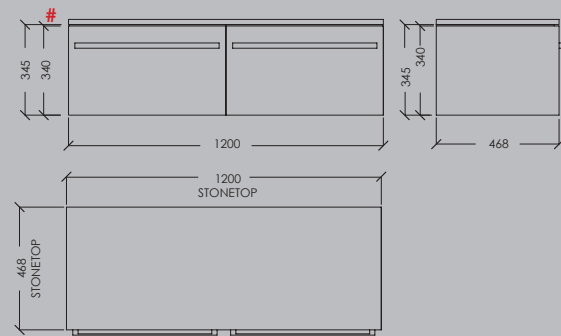

PICTURED WITH:
ARGENT ZEN
UNDER COUNTER BASIN

SELECTION TABLE

Basin Description	Dimensions	Model Number	Zeta	Zeta	Zeta	
			900 - Wall	1200 - Wall	900 - Floor	
Argent Basins	Argent Zen Semi-Recessed Basin (1 Tap Hole)	[OD 550x425mm]	FC11TUL01	✓	✓	✓
	Argent Zen Semi-Recessed Basin (3 Tap Hole)	[OD 550x425mm]	FC11TUL07	✓	✓	✓
	Argent Zen Under Counter Basin (Depth 90mm)	[ID 540x350mm]	FC06TAL00	✓	✓	✓

SEMI-RECESSED

ZETA 900mm Wall Hung Cabinet Dimensions:

UNDER COUNTER

SEMI-RECESSED

ZETA 1200mm Wall Hung Cabinet Dimensions:

UNDER COUNTER

SEMI-RECESSED

ZETA 1200mm Wall Hung Cabinet Dimensions: