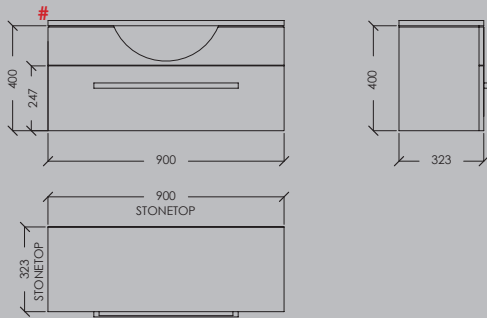

PICTURED WITH:
ARGENT ZEN
UNDER COUNTER BASIN

SELECTION TABLE

Basin Description	Dimensions	Model Number	Zeta	Zeta	Zeta	
			900 - Wall	1200 - Wall	900 - Floor	
Argent Basins	Argent Zen Semi-Recessed Basin (1 Tap Hole)	[OD 550x425mm]	FC11TUL01	✓	✓	✓
	Argent Zen Semi-Recessed Basin (3 Tap Hole)	[OD 550x425mm]	FC11TUL07	✓	✓	✓
	Argent Zen Under Counter Basin (Depth 90mm)	[ID 540x350mm]	FC06TAL00	✓	✓	✓

SEMI-RECESSED

ZETA 900mm Wall Hung Cabinet Dimensions:

UNDER COUNTER

SEMI-RECESSED

ZETA 1200mm Wall Hung Cabinet Dimensions:

UNDER COUNTER

SEMI-RECESSED

ZETA 1200mm Wall Hung Cabinet Dimensions: