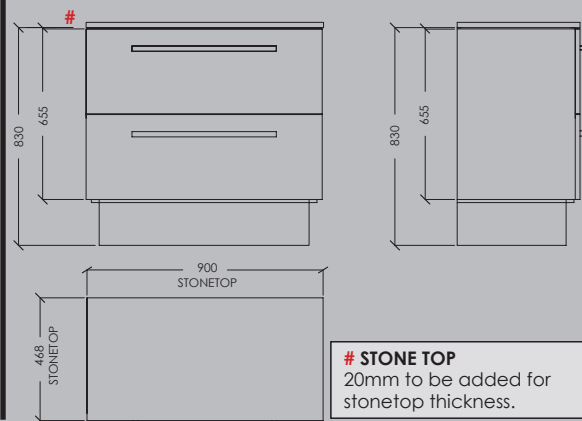

ZETA 1200mm Wall Hung Cabinet Dimensions:

UNDER COUNTER

STONE TOP
20mm to be added for
stonetop thickness.

CABINET DIMENSIONS