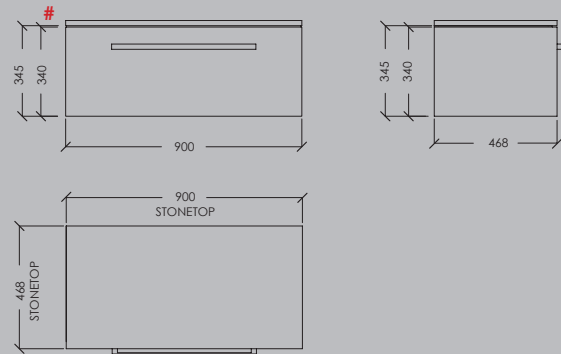

PICTURED WITH:
ARGENT ZEN
UNDER COUNTER BASIN

SELECTION TABLE

Basin Description	Dimensions	Model Number	Zeta	Zeta	Zeta	
			900 - Wall	1200 - Wall	900 - Floor	
Argent Basins	Argent Zen Semi-Recessed Basin (1 Tap Hole)	[OD 550x425mm]	FC11TUL01	✓	✓	✓
	Argent Zen Semi-Recessed Basin (3 Tap Hole)	[OD 550x425mm]	FC11TUL07	✓	✓	✓
	Argent Zen Under Counter Basin (Depth 90mm)	[ID 540x350mm]	FC06TAL00	✓	✓	✓

SEMI-RECESSED

ZETA 900mm Wall Hung Cabinet Dimensions:

UNDER COUNTER

SEMI-RECESSED

ZETA 1200mm Wall Hung Cabinet Dimensions:

UNDER COUNTER

SEMI-RECESSED

ZETA 1200mm Wall Hung Cabinet Dimensions: