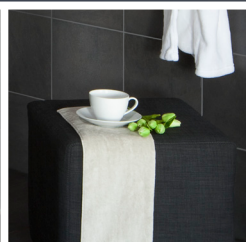

SELECTION TABLE

Basin Description	Dimensions	Model Number	Zeta	Zeta	Zeta	
			900 - Wall	1200 - Wall	900 - Floor	
Argent Basins	Argent Zen Semi-Recessed Basin (1 Tap Hole)	[OD 550x425mm]	FC11TUL01	✓	✓	✓
	Argent Zen Semi-Recessed Basin (3 Tap Hole)	[OD 550x425mm]	FC11TUL07	✓	✓	✓
	Argent Zen Under Counter Basin (Depth 90mm)	[ID 540x350mm]	FC06TAL00	✓	✓	✓

SEMI-RECESSED

ZETA 900mm Wall Hung Cabinet Dimensions:

UNDER COUNTER

SEMI-RECESSED

ZETA 1200mm Wall Hung Cabinet Dimensions:

UNDER COUNTER

SEMI-RECESSED

ZETA 1200mm Wall Hung Cabinet Dimensions:

UNDER COUNTER

STONE TOP
20mm to be added for
stonetop thickness.

CABINET DIMENSIONS

Argent Central
Ph: 1300 364 748
Fax: 1300 656 057

Brisbane
Ph: 07 3252 6101
Fax: 1300 656 057

Melbourne
Ph: 03 9250 1600
Fax: 03 9250 1699

Sydney
Ph: 02 8394 5800
Fax: 02 8394 5888

Perth
Ph: 08 9445 0500
Fax: 08 9445 0510

Technical Advice Hotline 1800 356 717

email: ac@argentaust.com.au

www.argentaust.com.au

BROAR-ZETA2012