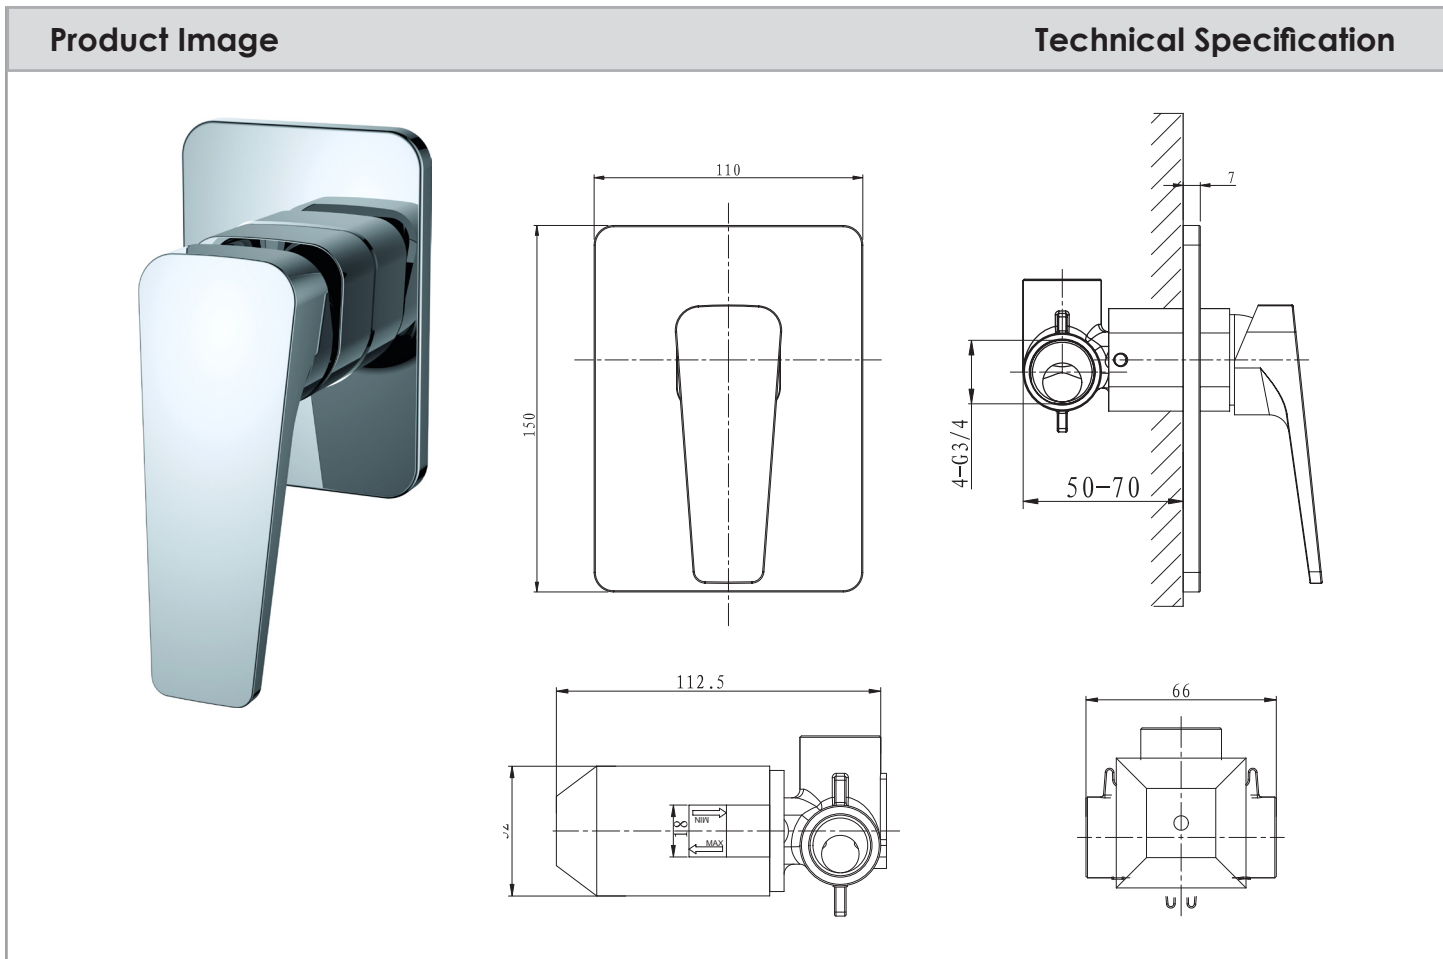

EDGE SHOWER MIXER

Description	
Edge Shower Mixer	
SM320837 SM320137	Edge Shower Mixer trim Soft Square Shower Mixer Body

Additional Information
<ul style="list-style-type: none"> • 35mm European Ceramic Cartridge • 20mm In-Wall Depth Adjustment • Soft Square trim plate 110 x 150mm • 15 Year Replacement Warranty*