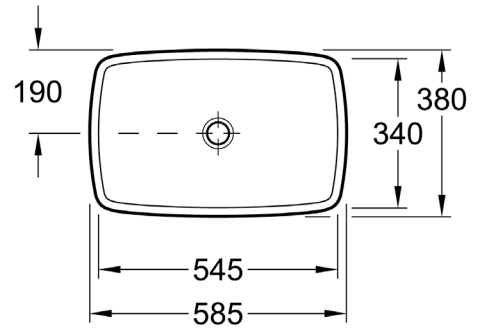

LOOP VESSEL BASIN RECTANGULAR LOW PROFILE

Product Image	Technical Specification
---------------	-------------------------

Basins Supplied with Ceramic Non Closeable Waste. Optional Closeable Waste Recommended – 943240F

Description	
Loop Vessel Basin Rectangular Low Profile	
51540001	Vessel Basin Rectangluar

Additional Information
<ul style="list-style-type: none"> - Note Basin Supplied: No taphole with overflow & ceramic waste fitting