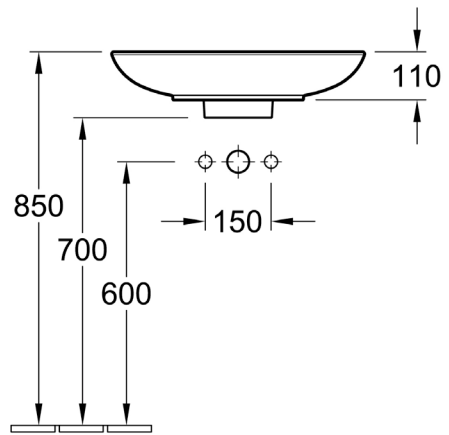

LOOP VESSEL BASIN RECTANGULAR LOW PROFILE

Product Image	Technical Specification
---------------	-------------------------

Basins Supplied with Ceramic Non Closeable Waste. Optional Closeable Waste Recommended – 943240F

Description	
Loop Vessel Basin Rectangular Low Profile	
51540001	Vessel Basin Rectangluar

Additional Information
<ul style="list-style-type: none"> - Note Basin Supplied: No taphole with overflow & ceramic waste fitting